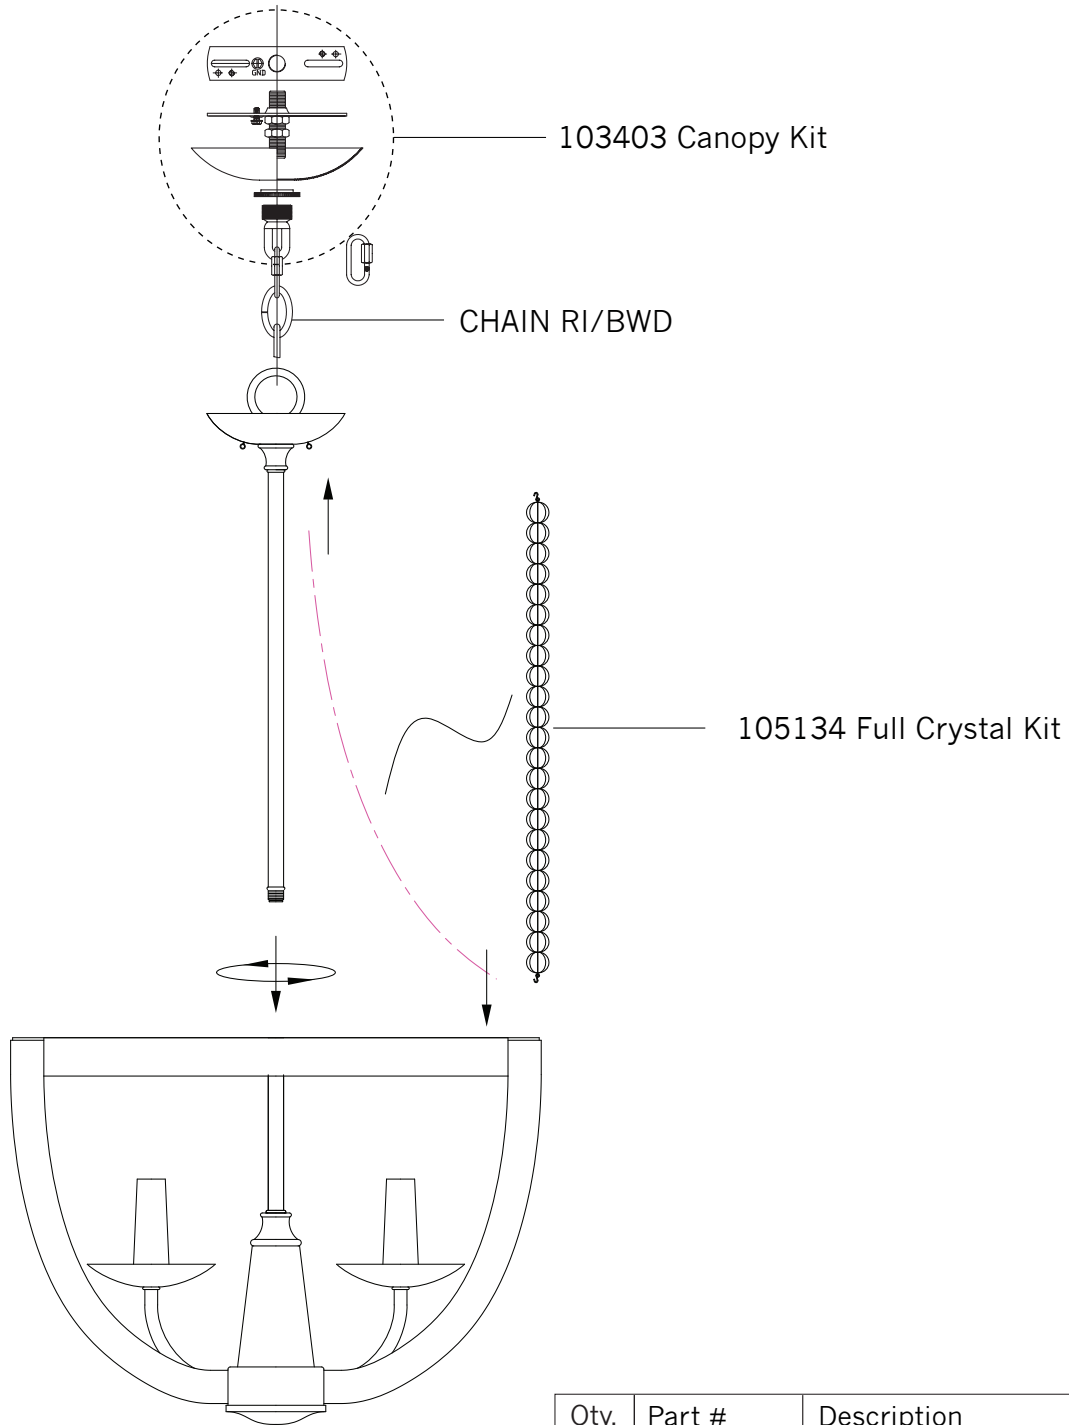

# Replacement Parts For **F2753/4** 4/2012

Qty.	Part #	Description
	103403	Canopy Kit
	105134	Full Crystal Kit
	CHAIN RI/BWD	Chain

**FEISS**<sup>®</sup>

EST. 1955