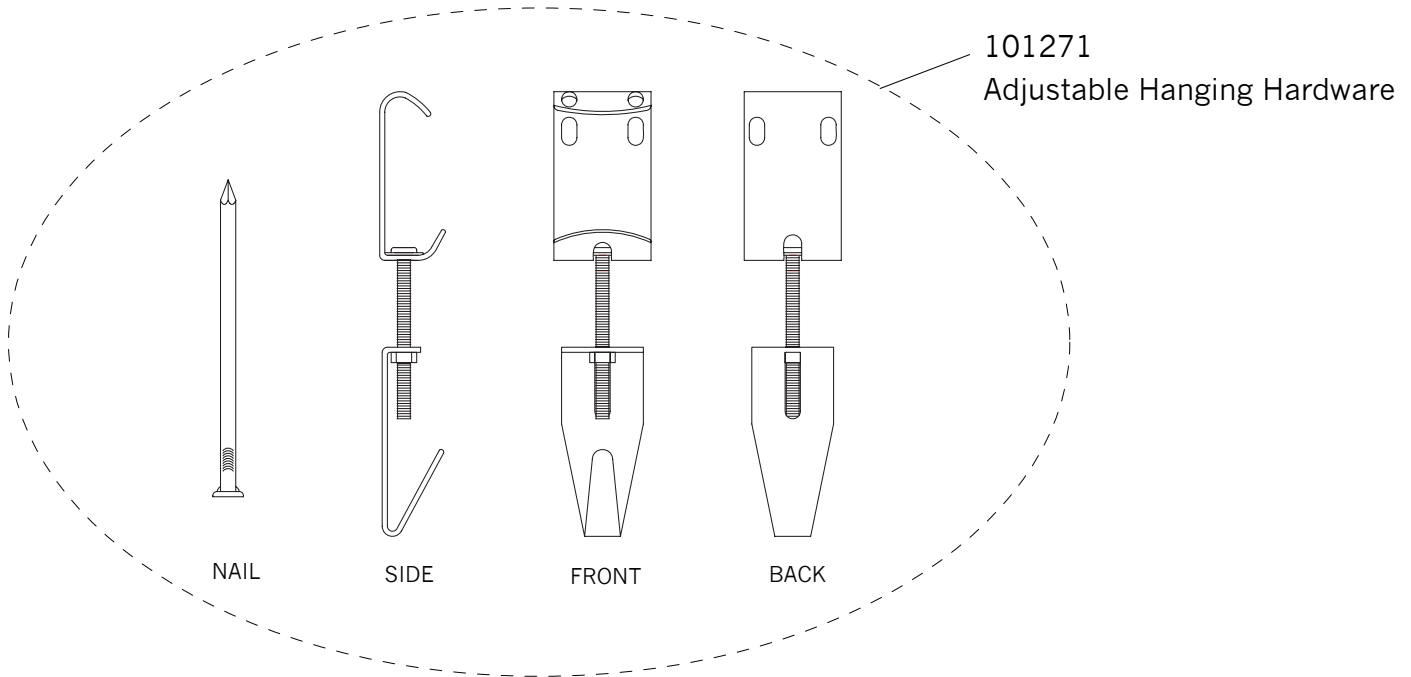

# Replacement Parts For **MR1140** 7/2012

Qty.	Part #	Description
	101268	D-Ring Link
	101269	J-Hook
	101271	Adjustable Hanging Hardware