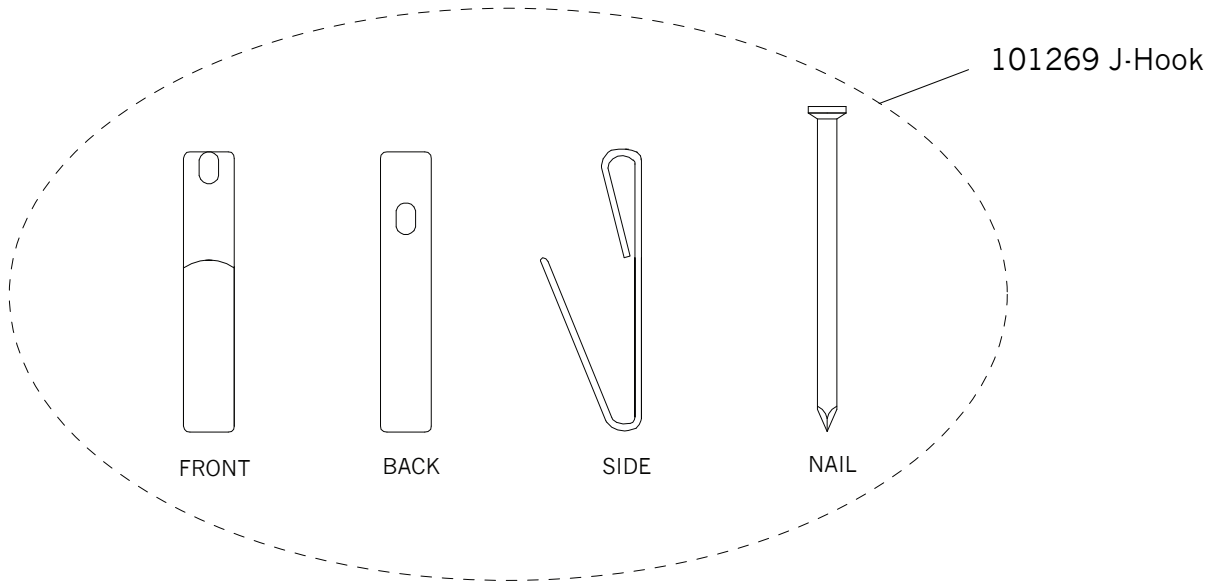

# Replacement Parts For **MR1140** 7/2012

Qty.	Part #	Description
	101268	D-Ring Link
	101269	J-Hook
	101271	Adjustable Hanging Hardware