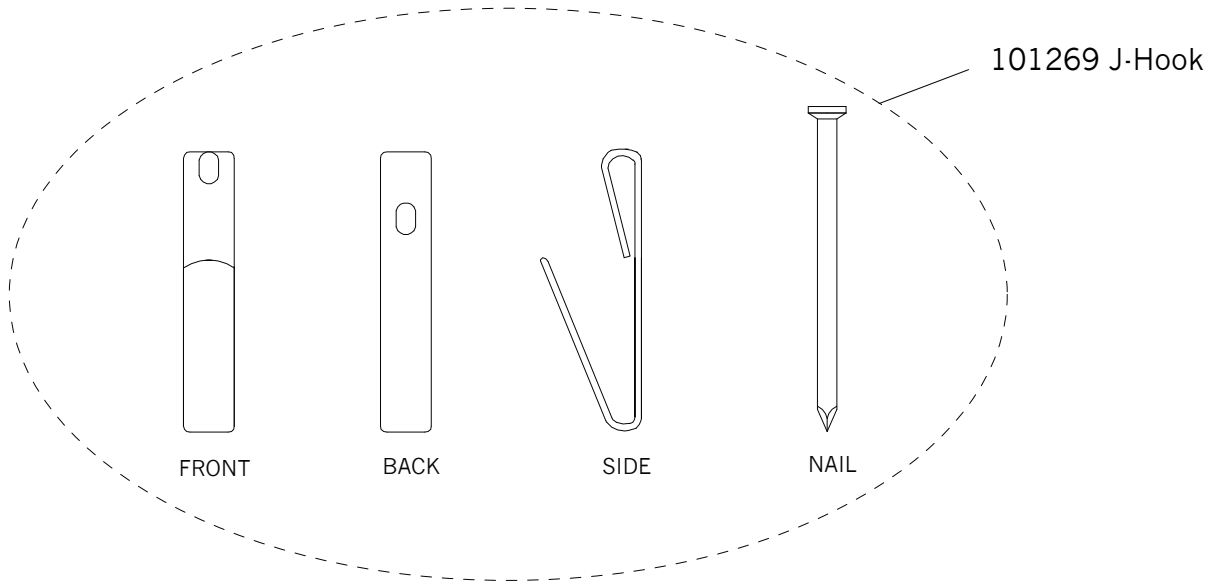

Replacement Parts For

MR1119

7/2012

Qty.	Part #	Description
	101268	D-Ring Link
	101269	J-Hook
	101271	Adjustable Hanging Hardware

FEISS®

EST. 1955