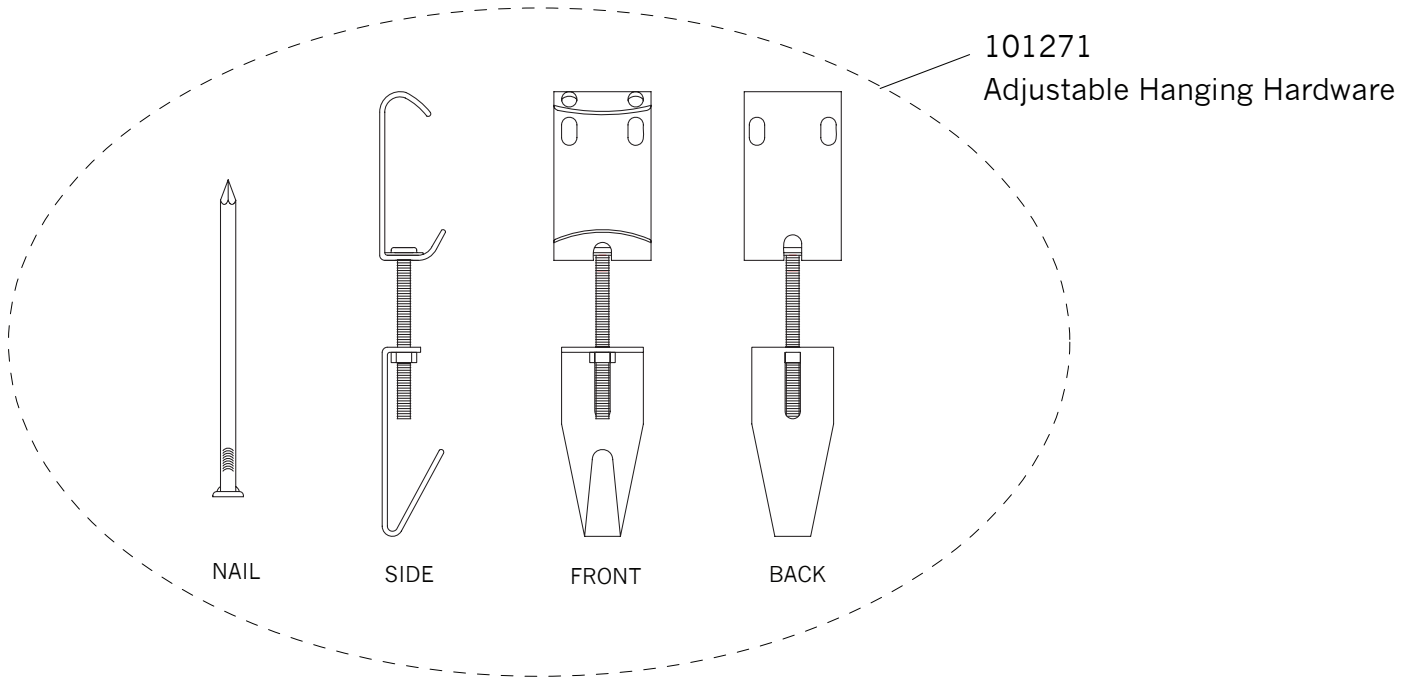

Replacement Parts For

MR1119

7/2012

Qty.	Part #	Description
	101268	D-Ring Link
	101269	J-Hook
	101271	Adjustable Hanging Hardware

FEISS®

EST. 1955