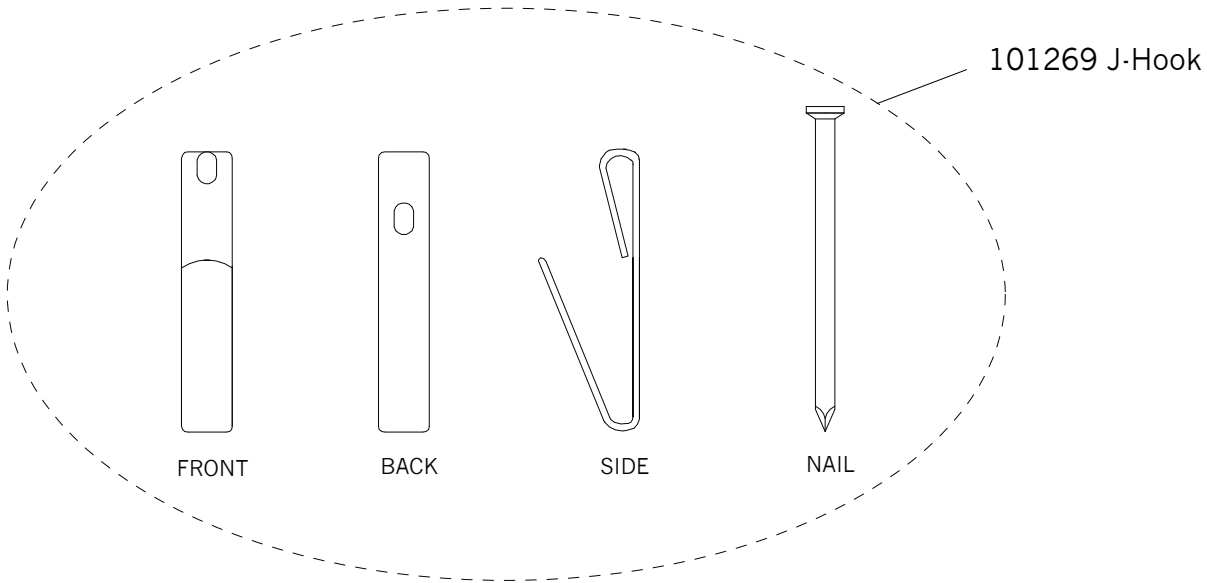

Replacement Parts For **MR1130** 7/2012

Qty.	Part #	Description
	101267	D-Ring Link
	101269	J-Hook
	101271	Adjustable Hanging Hardware