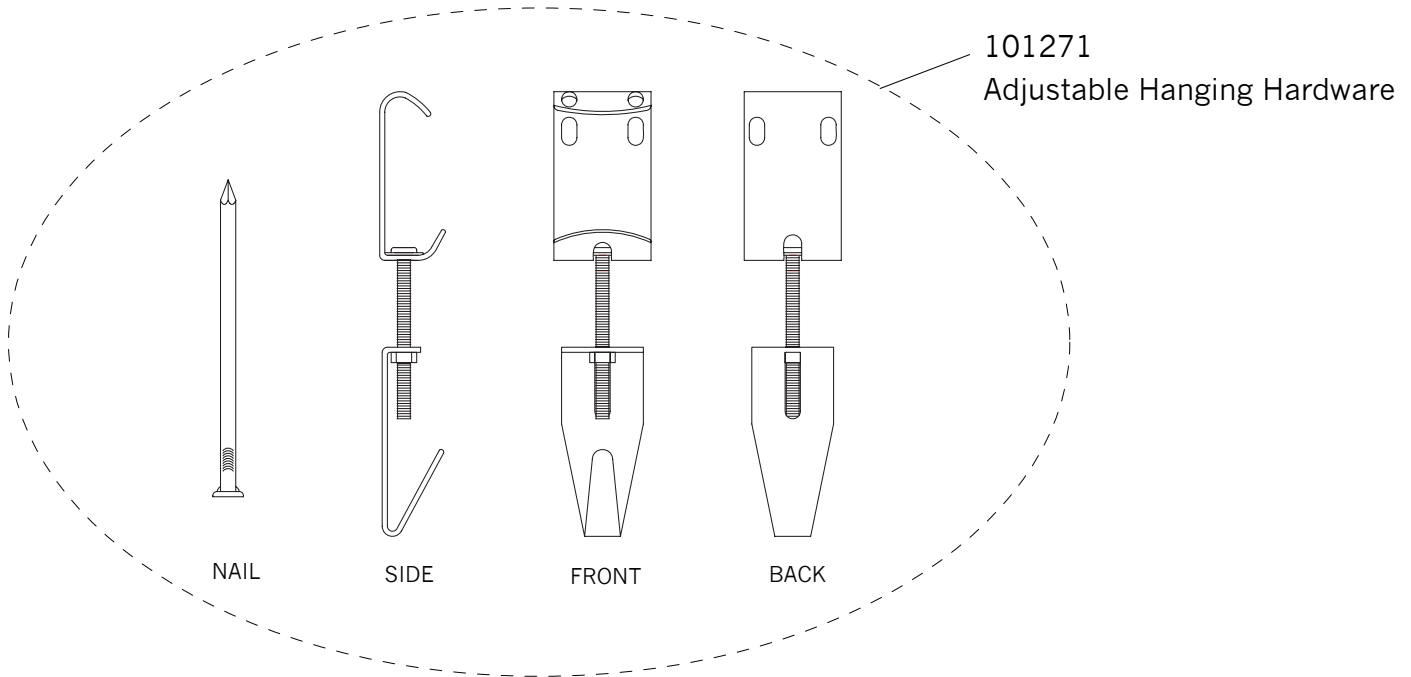

Replacement Parts For **MR1130** 7/2012

Qty.	Part #	Description
	101267	D-Ring Link
	101269	J-Hook
	101271	Adjustable Hanging Hardware