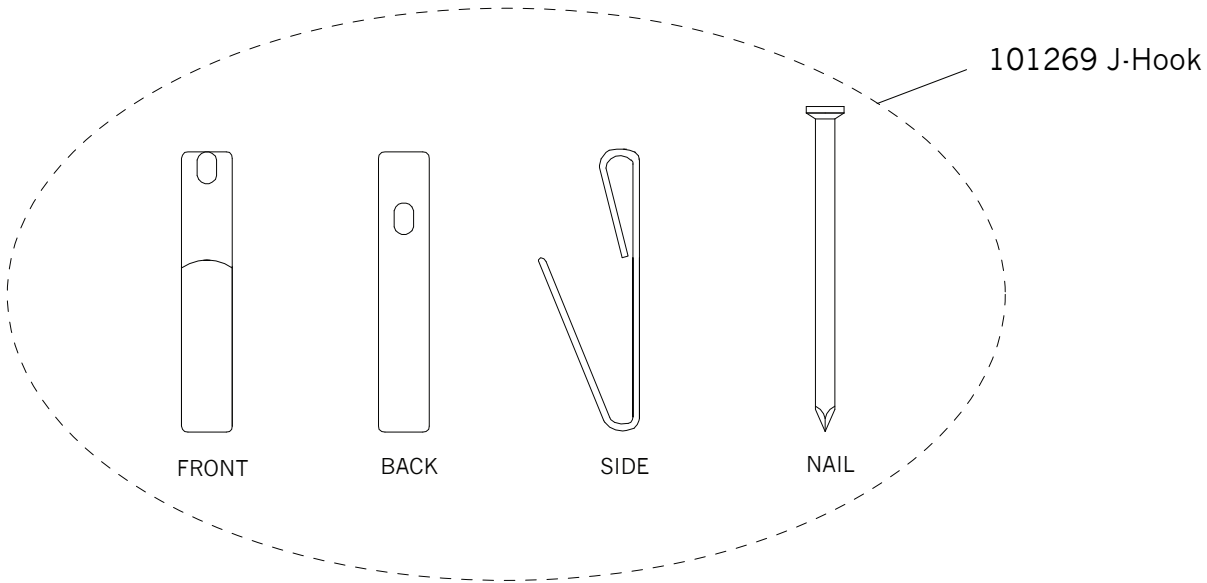

# Replacement Parts For **MR1156** 7/2012

Qty.	Part #	Description
	101268	D-Ring Link
	101269	J-Hook
	101271	Adjustable Hanging Hardware