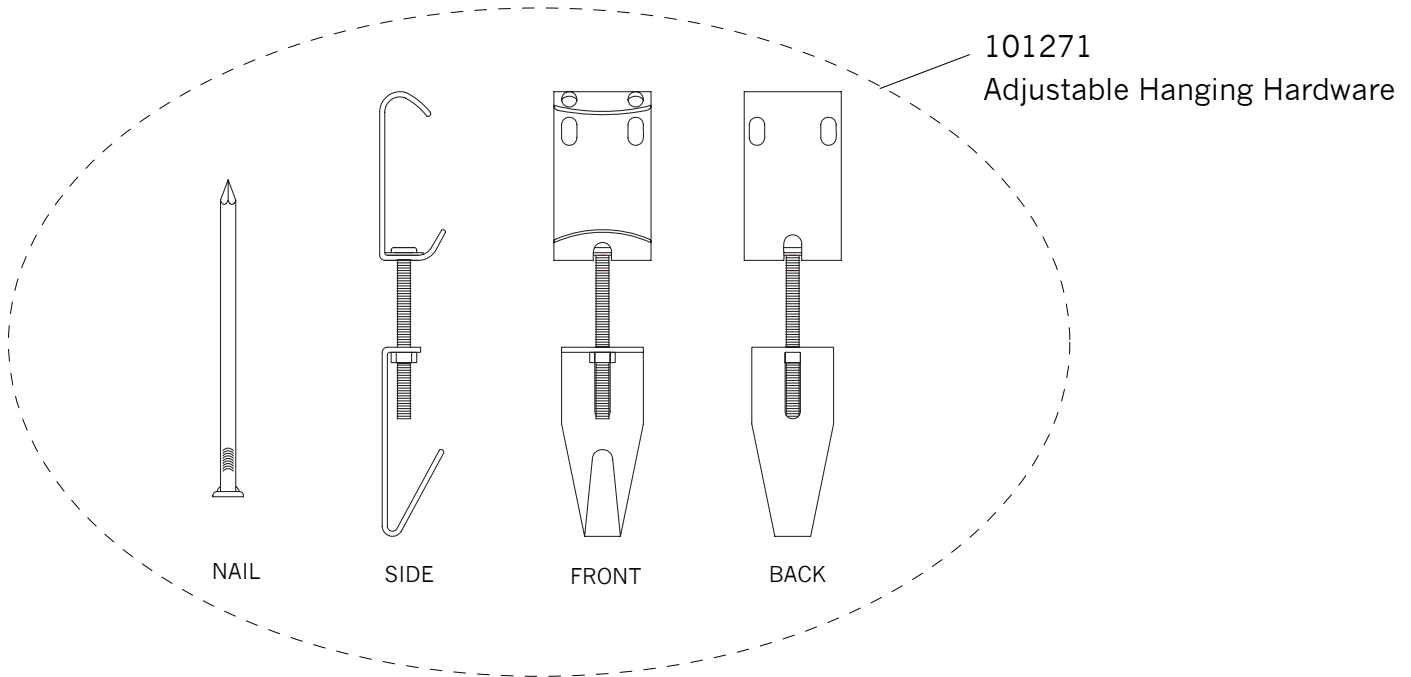

# Replacement Parts For **MR1156** 7/2012

Qty.	Part #	Description
	101268	D-Ring Link
	101269	J-Hook
	101271	Adjustable Hanging Hardware