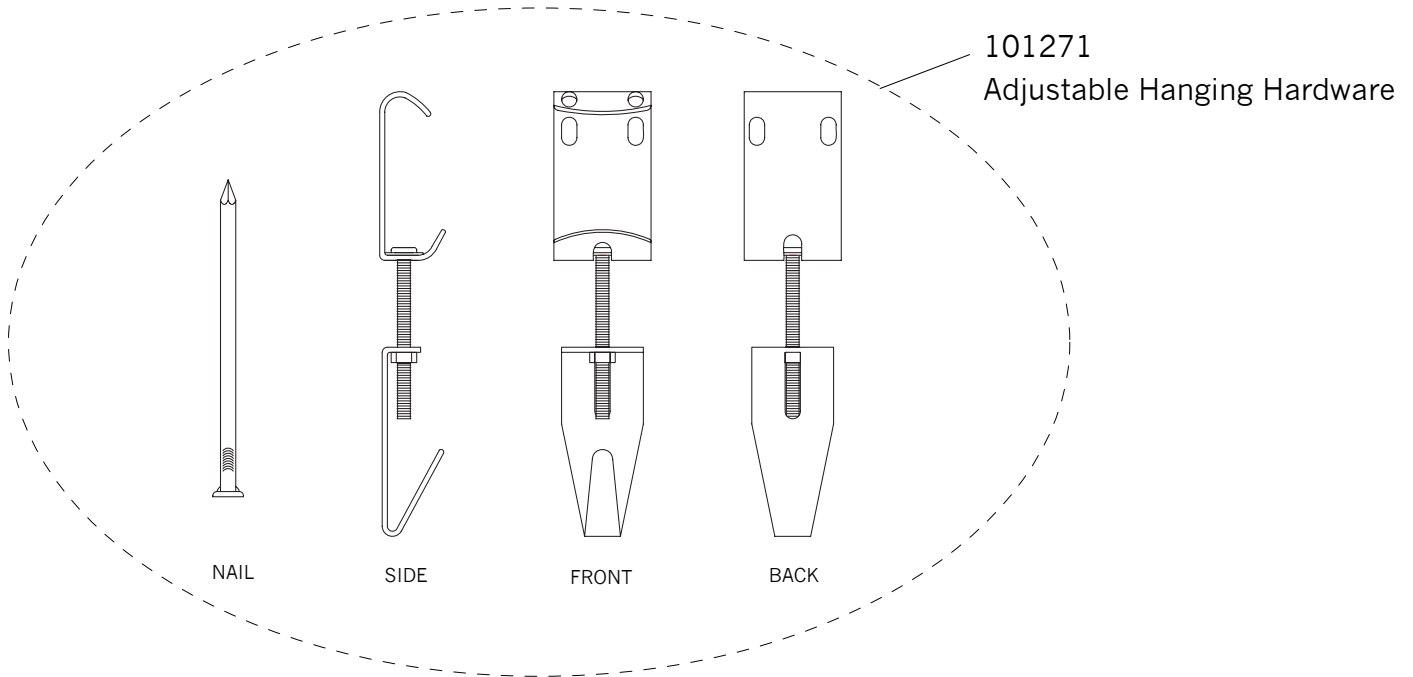

Replacement Parts For

MR1150

3/2012

Qty.	Part #	Description
	101267	D-Ring Link
	101270	J-Hook
	101271	Adjustable Hanging Hardware

FEISS

EST. 1955