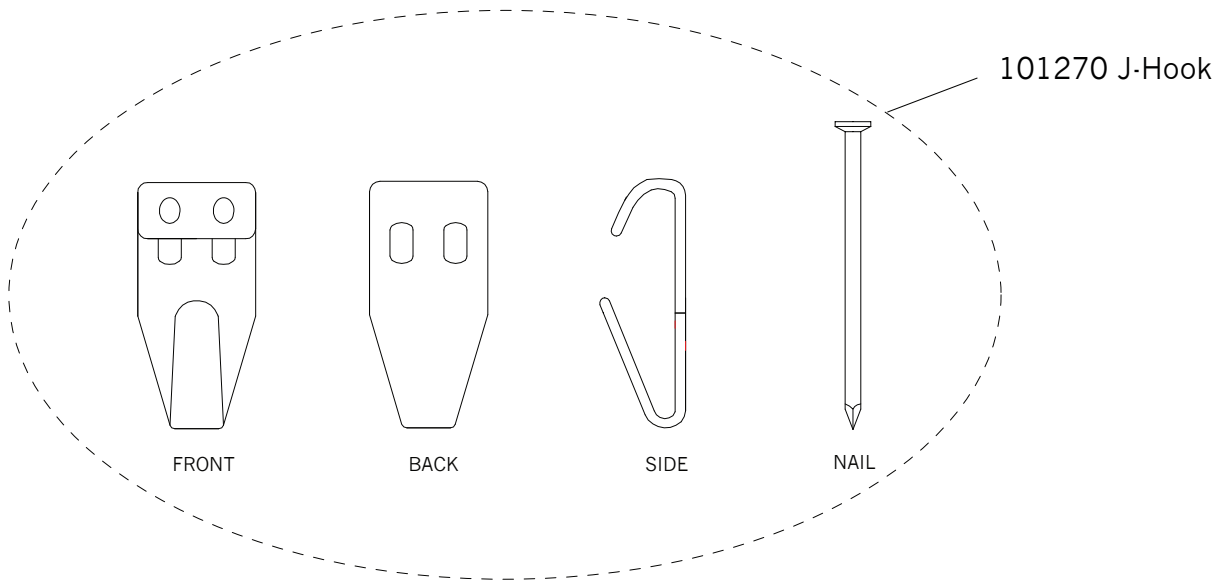

Replacement Parts For

MR1150

3/2012

Qty.	Part #	Description
	101267	D-Ring Link
	101270	J-Hook
	101271	Adjustable Hanging Hardware

FEISS

EST. 1955