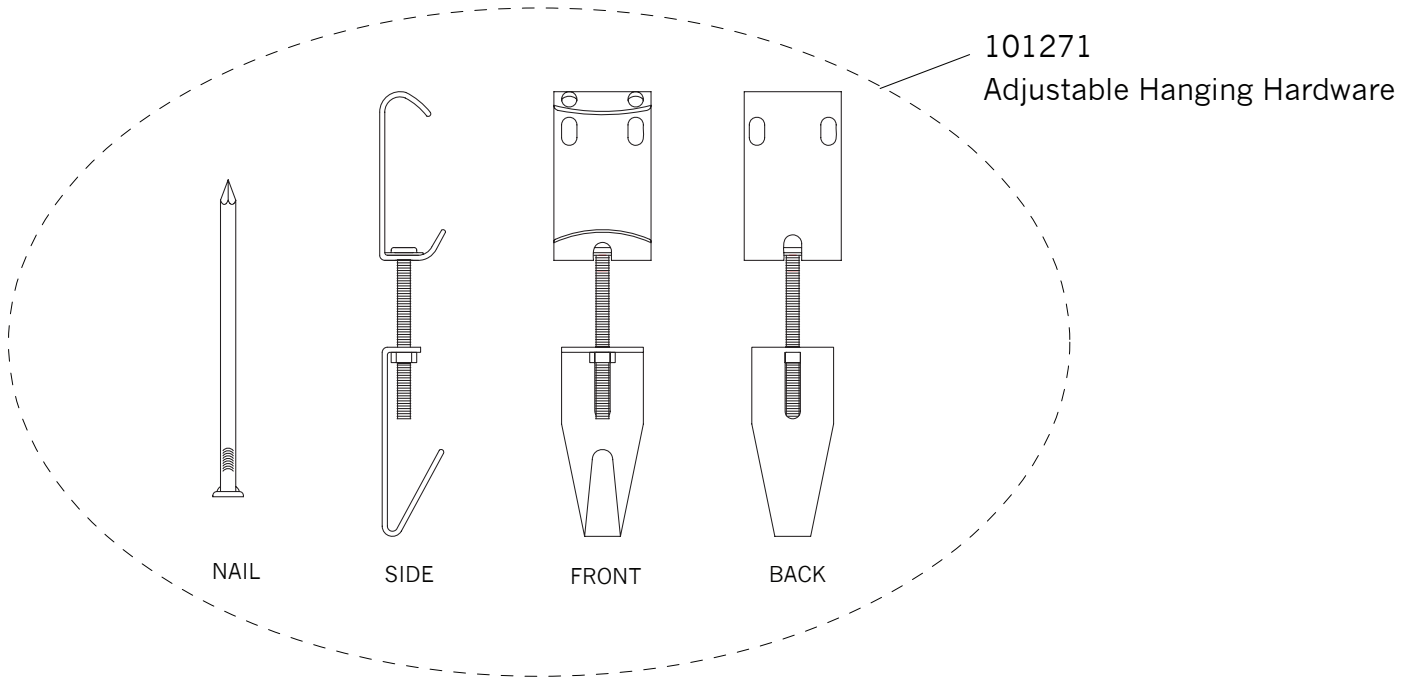

Replacement Parts For **MR1116** 7/2012

Qty.	Part #	Description
	101268	D-Ring Link
	101269	J-Hook
	101271	Adjustable Hanging Hardware