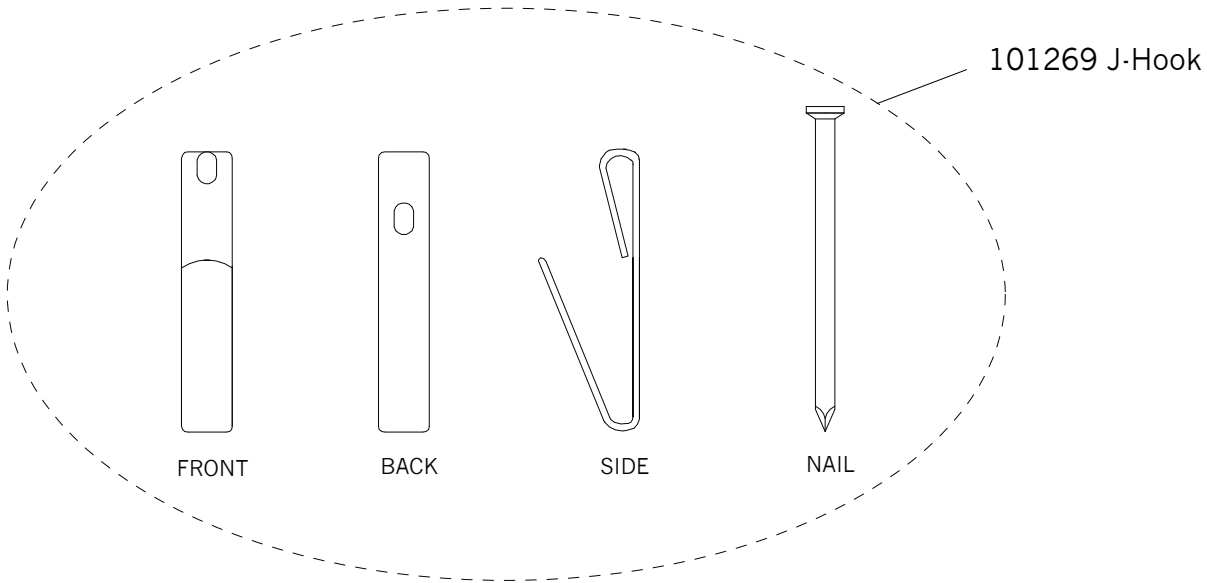

Replacement Parts For **MR1116** 7/2012

Qty.	Part #	Description
	101268	D-Ring Link
	101269	J-Hook
	101271	Adjustable Hanging Hardware