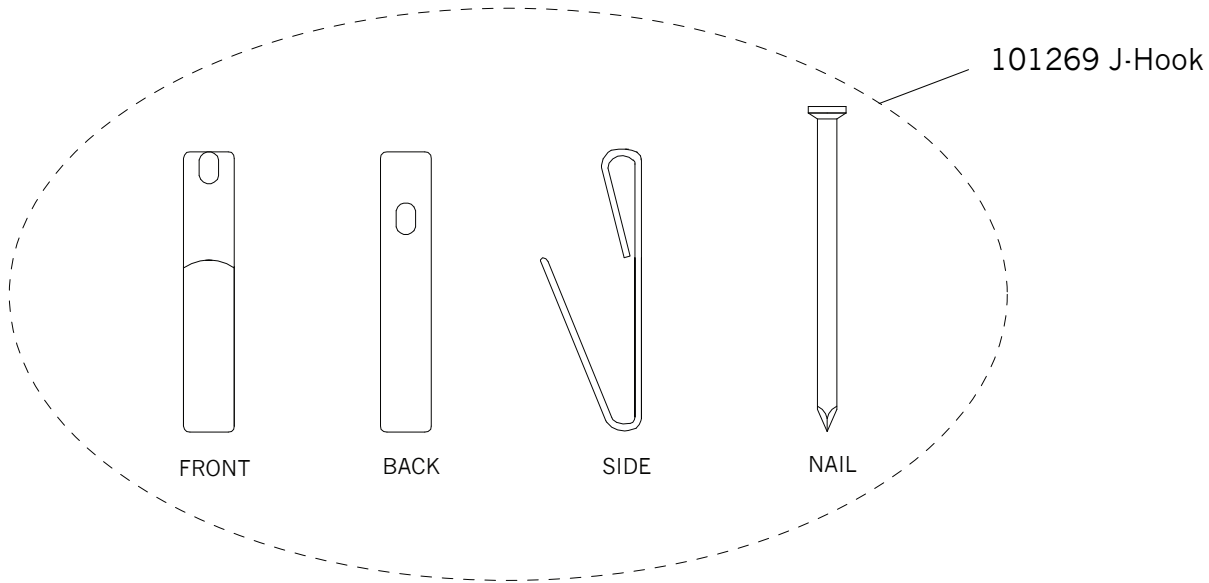

Replacement Parts For **MR1115** 7/2012

Qty.	Part #	Description
	101268	D-Ring Link
	101269	J-Hook
	101271	Adjustable Hanging Hardware