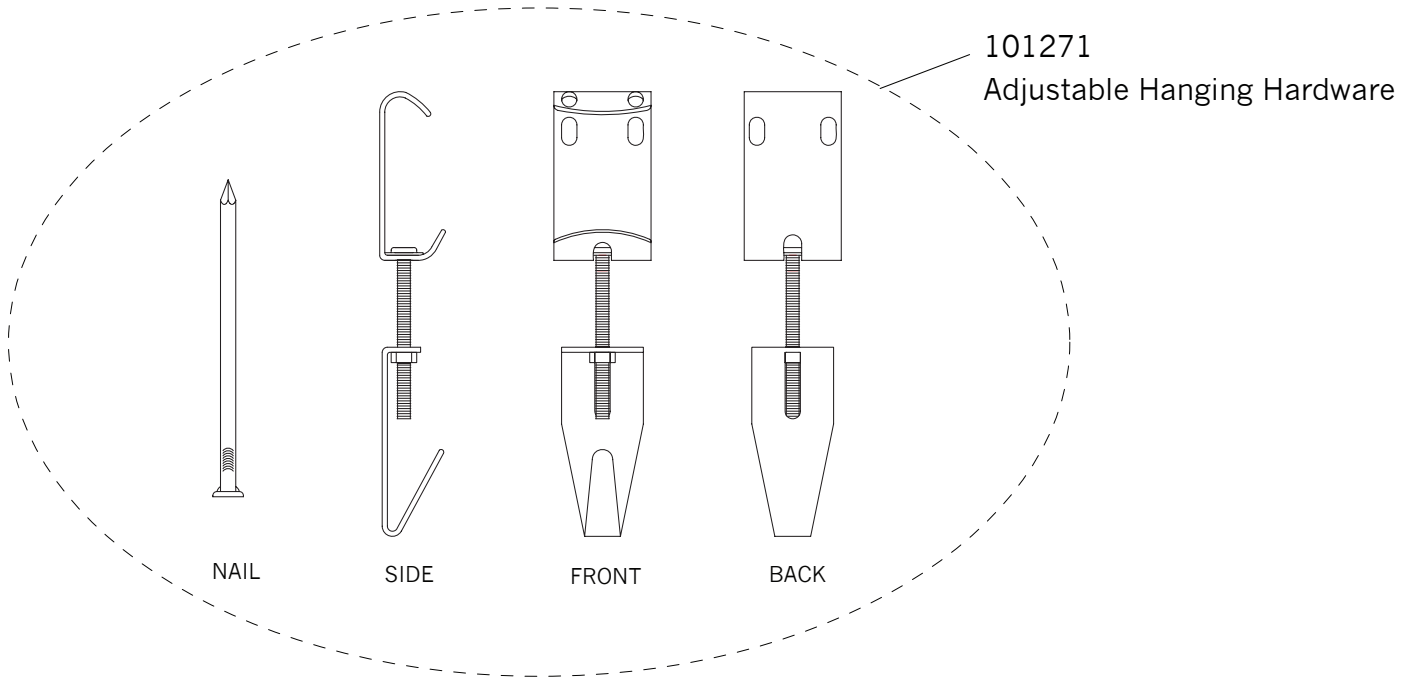

Replacement Parts For **MR1115** 7/2012

Qty.	Part #	Description
	101268	D-Ring Link
	101269	J-Hook
	101271	Adjustable Hanging Hardware