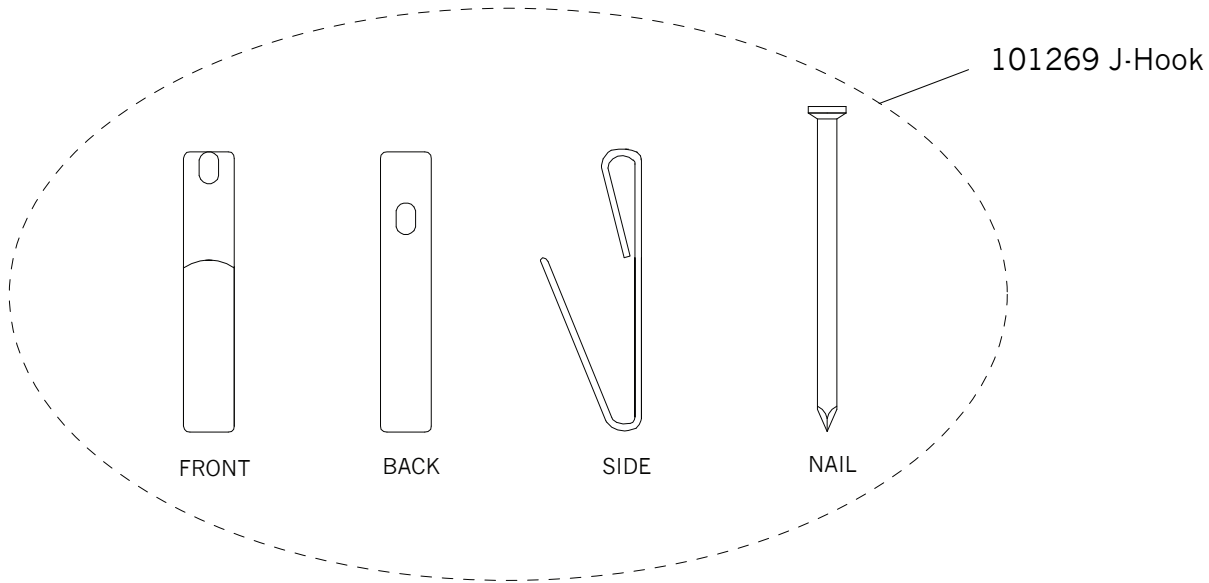

# Replacement Parts For **MR1144** 7/2012

Qty.	Part #	Description
	101268	D-Ring Link
	101269	J-Hook
	101271	Adjustable Hanging Hardware