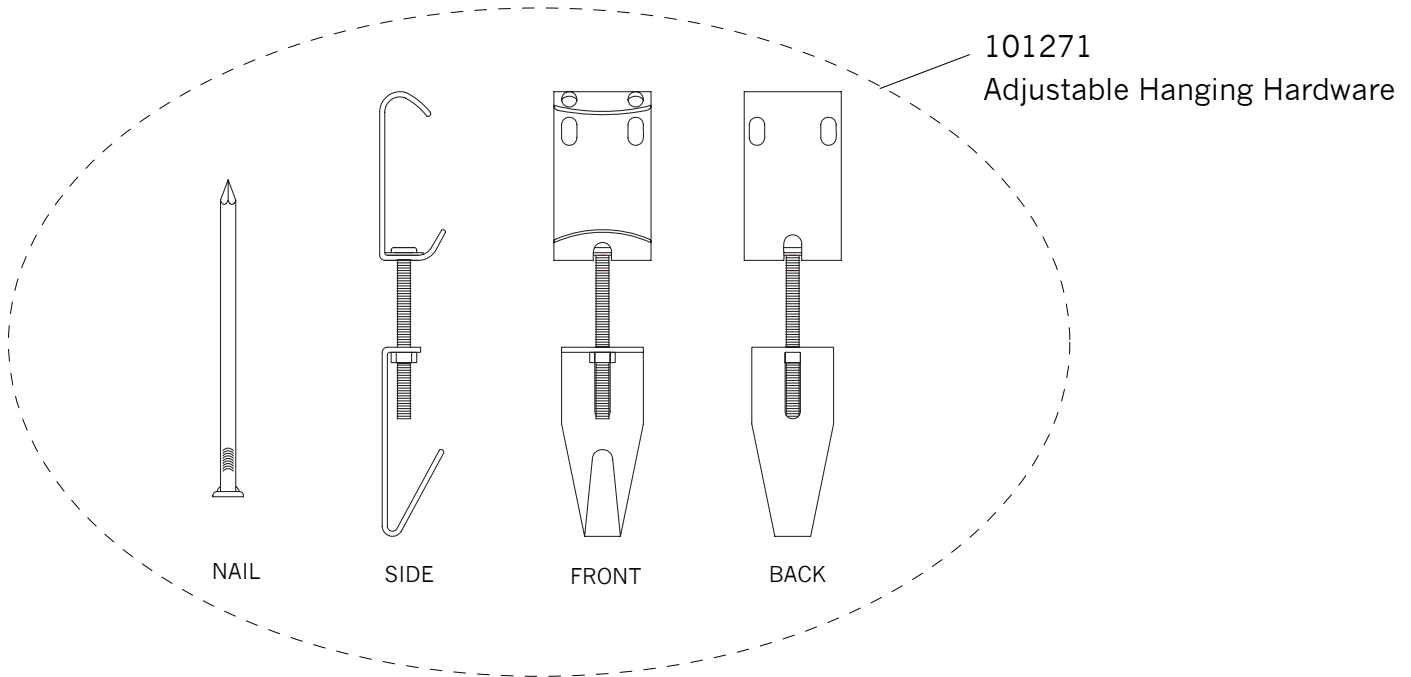

# Replacement Parts For **MR1144** 7/2012

Qty.	Part #	Description
	101268	D-Ring Link
	101269	J-Hook
	101271	Adjustable Hanging Hardware