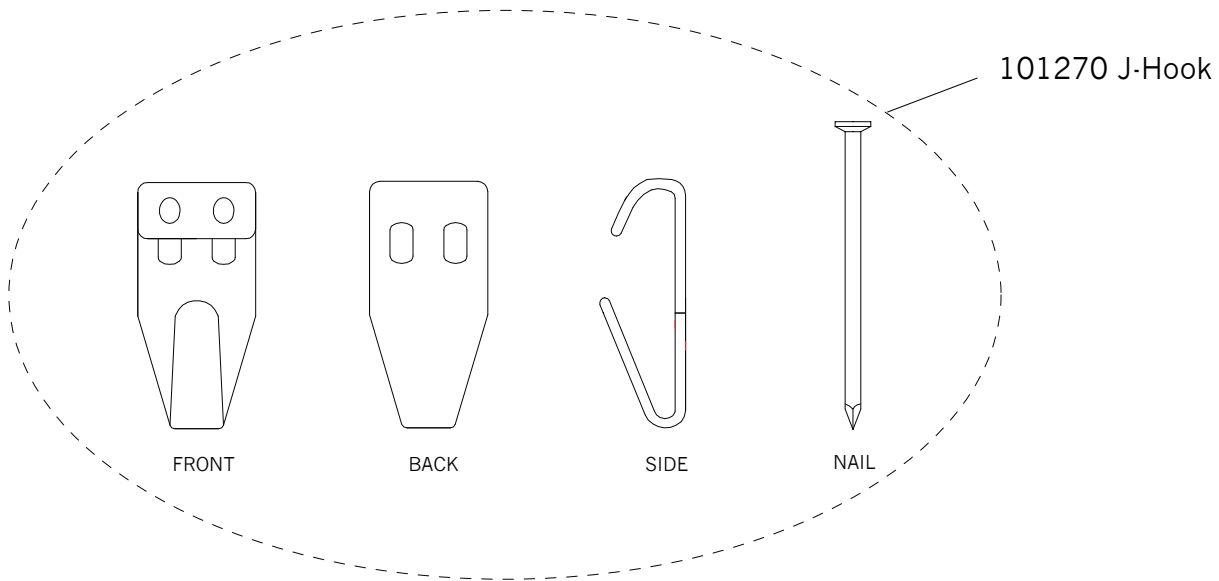

Replacement Parts For

MR1113

7/2012

Qty.	Part #	Description
	101267	D-Ring Link
	101270	J-Hook
	101271	Adjustable Hanging Hardware