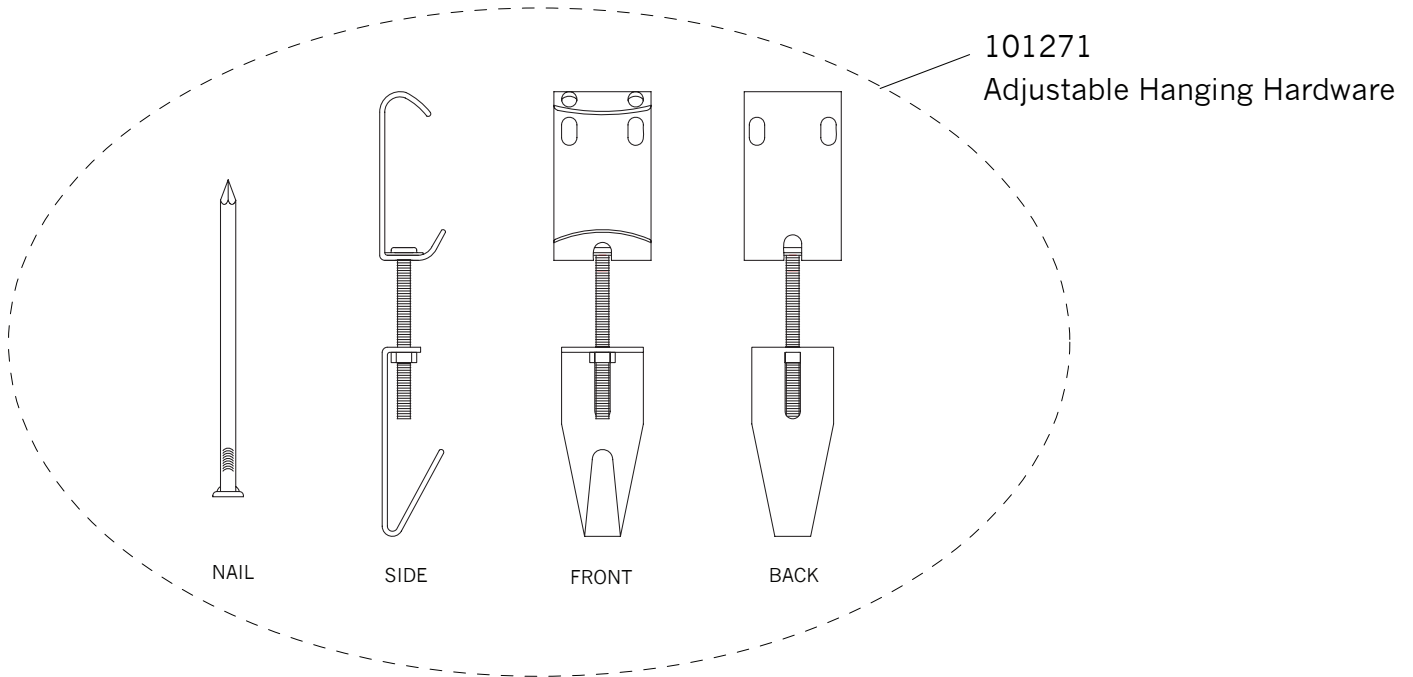

Replacement Parts For

MR1113

7/2012

Qty.	Part #	Description
	101267	D-Ring Link
	101270	J-Hook
	101271	Adjustable Hanging Hardware