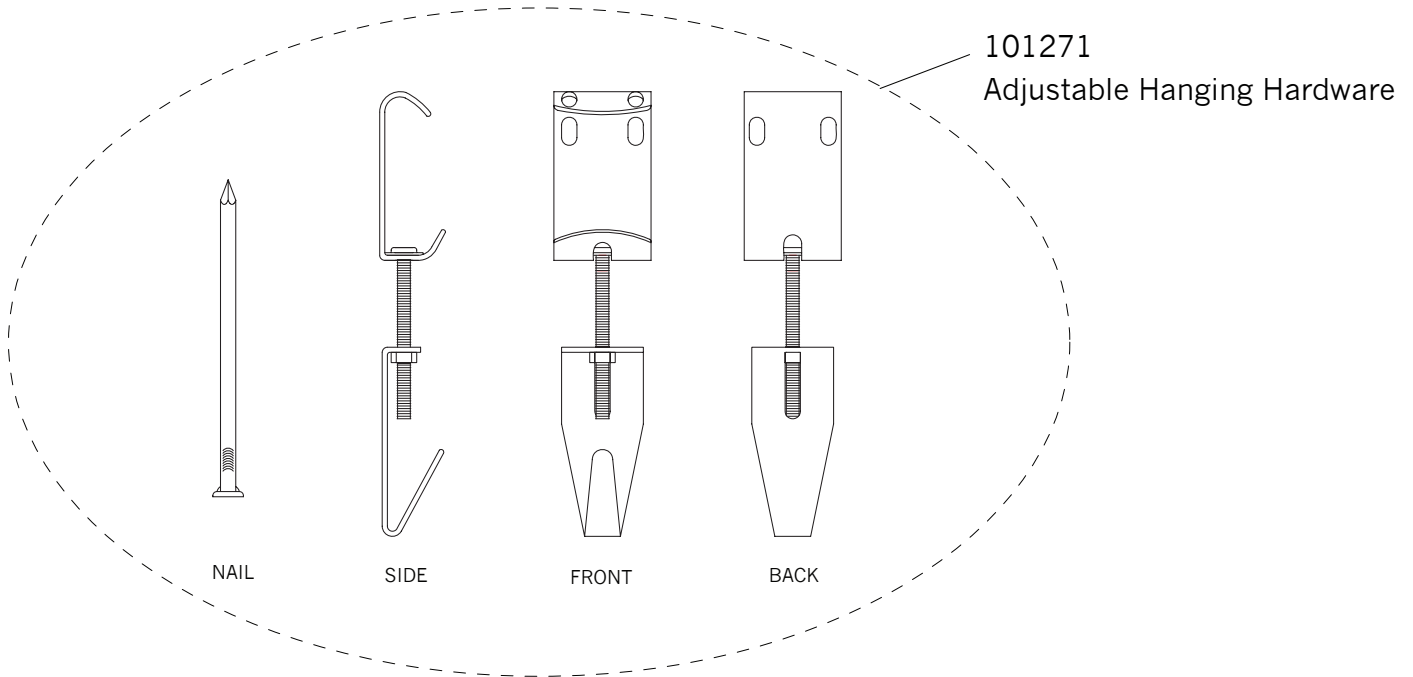

Replacement Parts For **MR1128** 3/2012

| Qty. | Part # | Description |
|------|--------|-----------------------------|
| | 101267 | D-Ring Link |
| | 101270 | J-Hook |
| | 101271 | Adjustable Hanging Hardware |