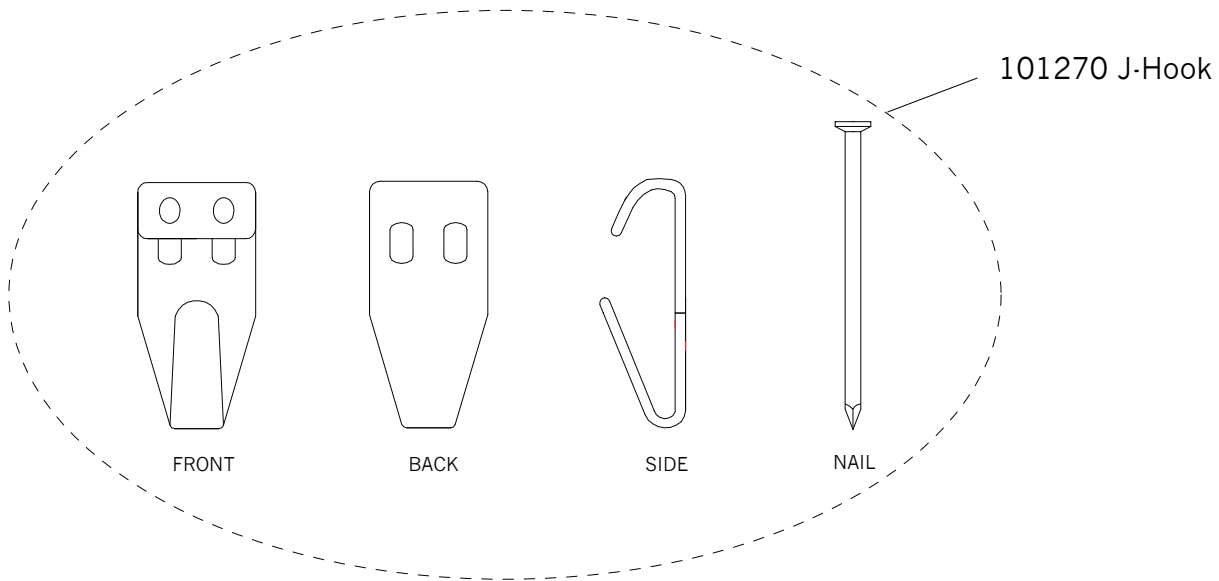

Replacement Parts For **MR1128** 3/2012

| Qty. | Part # | Description |
|------|--------|-----------------------------|
| | 101267 | D-Ring Link |
| | 101270 | J-Hook |
| | 101271 | Adjustable Hanging Hardware |