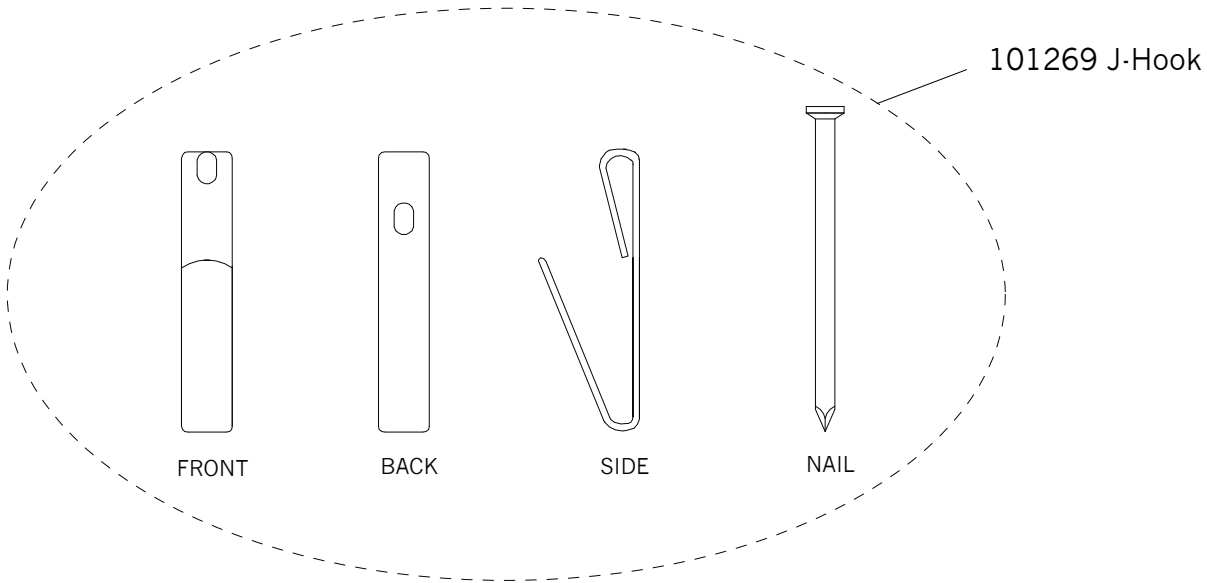

Replacement Parts For **MR1125** 7/2012

Qty.	Part #	Description
	101267	D-Ring Link
	101269	J-Hook
	101271	Adjustable Hanging Hardware