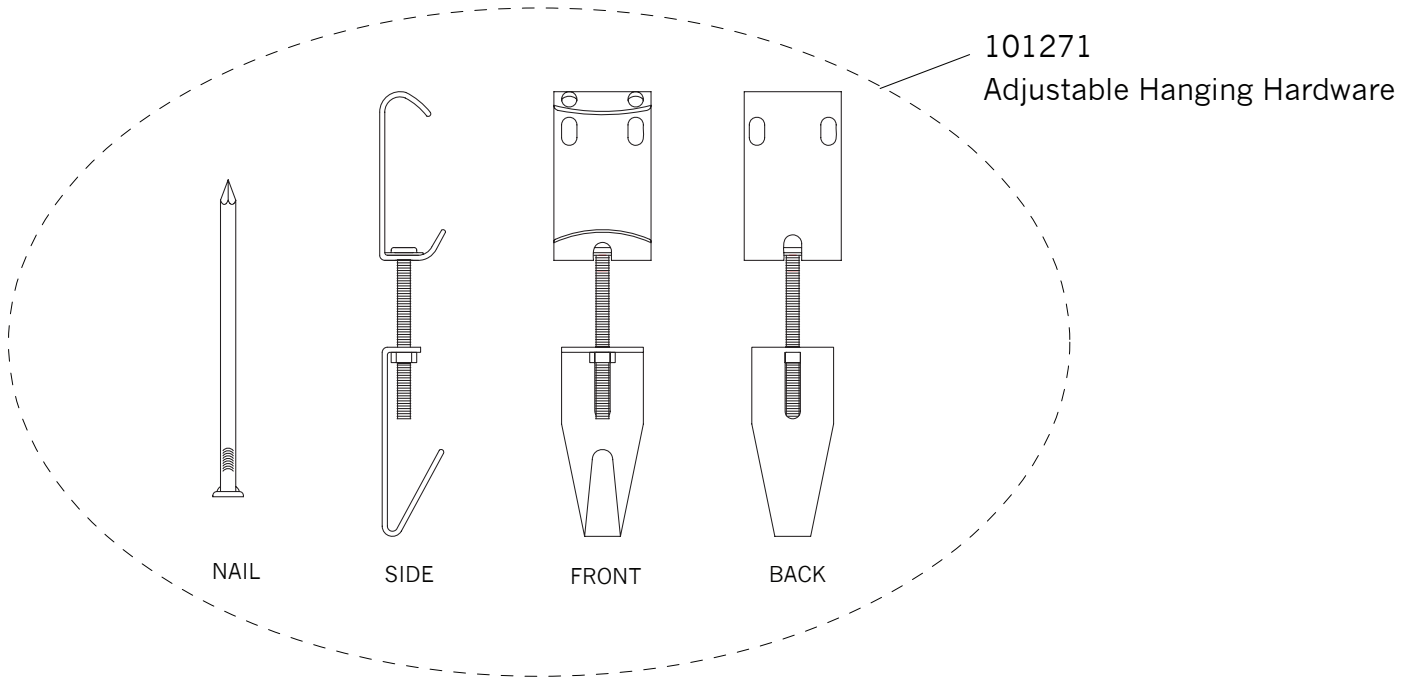

Replacement Parts For **MR1125** 7/2012

Qty.	Part #	Description
	101267	D-Ring Link
	101269	J-Hook
	101271	Adjustable Hanging Hardware