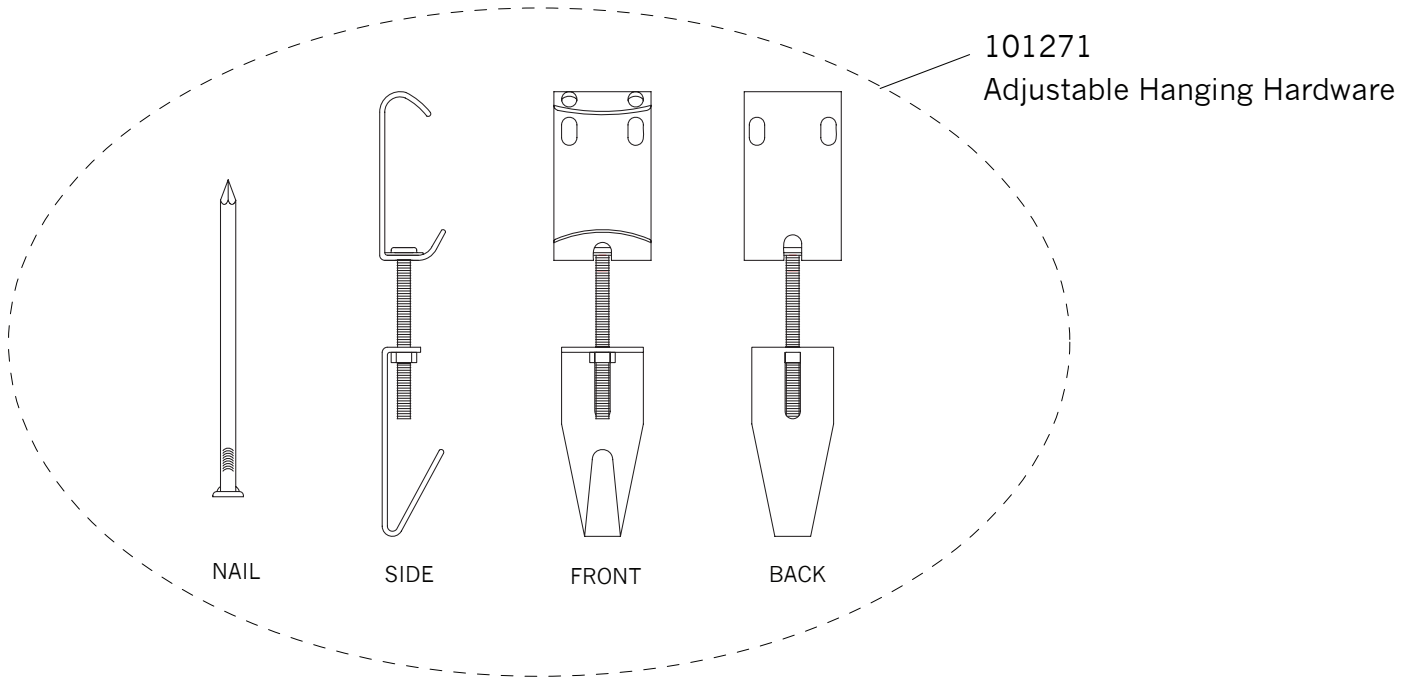

Replacement Parts For **MR1124** 7/2012

Qty.	Part #	Description
	101268	D-Ring Link
	101269	J-Hook
	101271	Adjustable Hanging Hardware