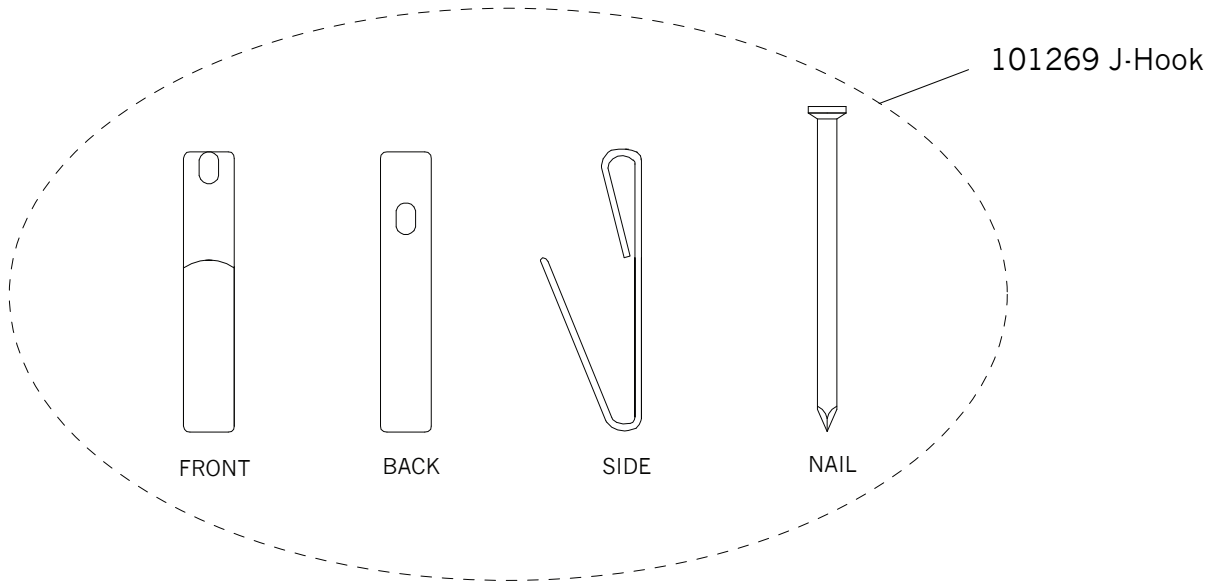

Replacement Parts For **MR1124** 7/2012

Qty.	Part #	Description
	101268	D-Ring Link
	101269	J-Hook
	101271	Adjustable Hanging Hardware