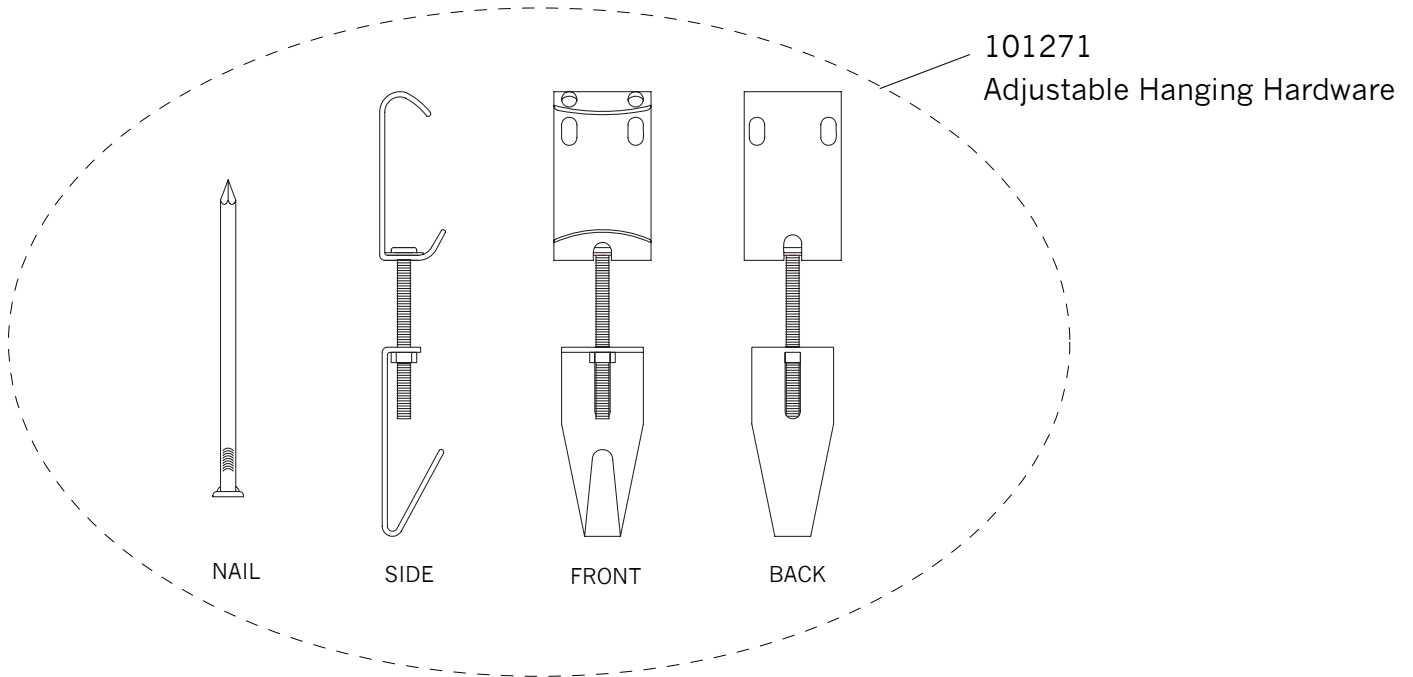

Replacement Parts For

MR1123

7/2012

Qty.	Part #	Description
	101268	D-Ring Link
	101269	J-Hook
	101271	Adjustable Hanging Hardware