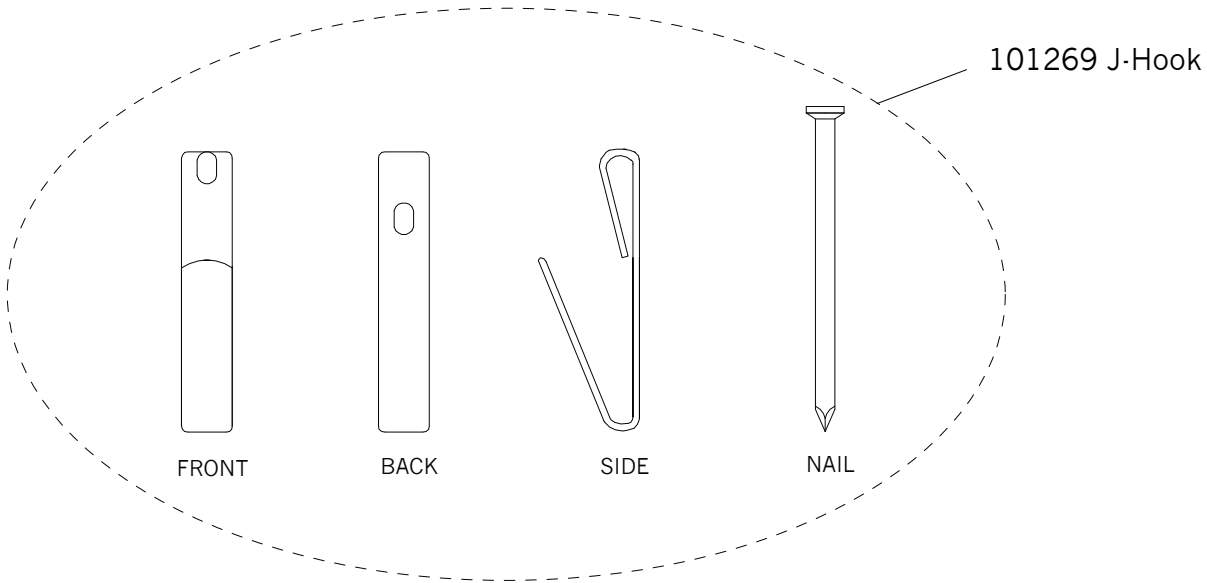

Replacement Parts For

MR1123

7/2012

Qty.	Part #	Description
	101268	D-Ring Link
	101269	J-Hook
	101271	Adjustable Hanging Hardware