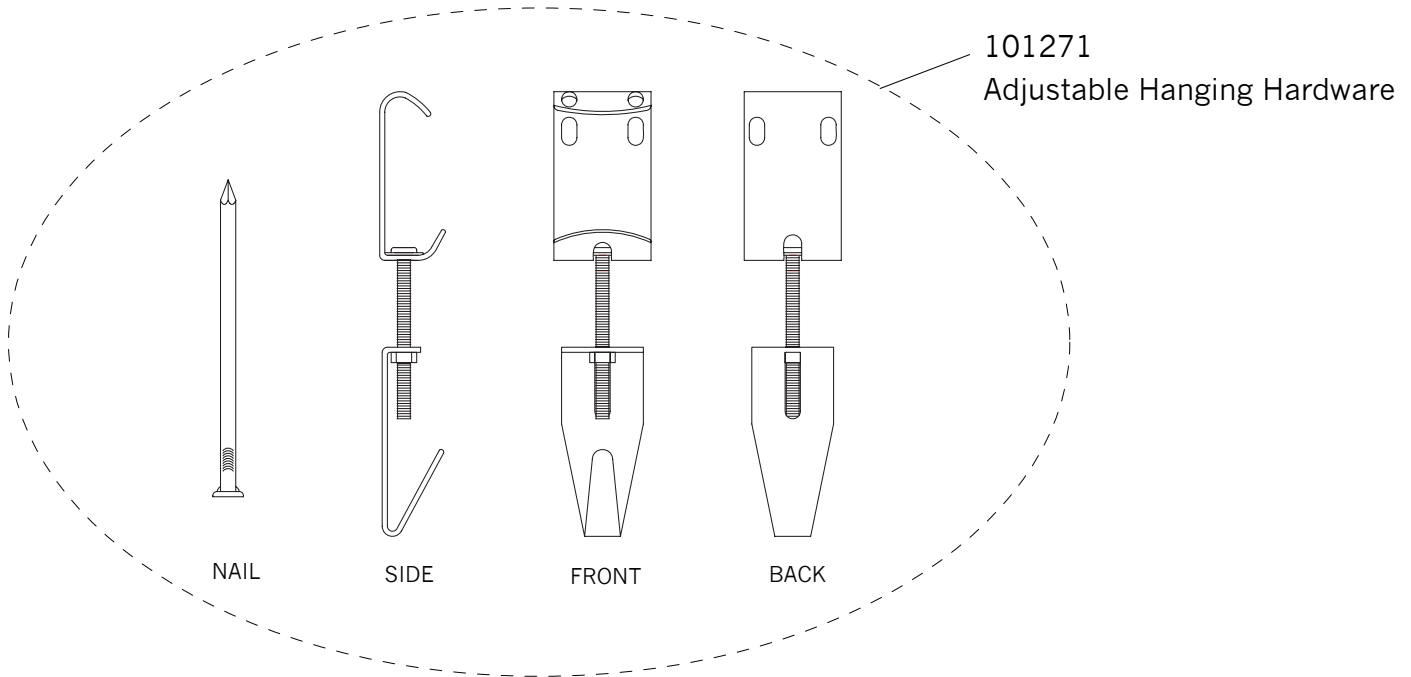

Replacement Parts For **MR1122** 7/2012

Qty.	Part #	Description
	101268	D-Ring Link
	101269	J-Hook
	101271	Adjustable Hanging Hardware