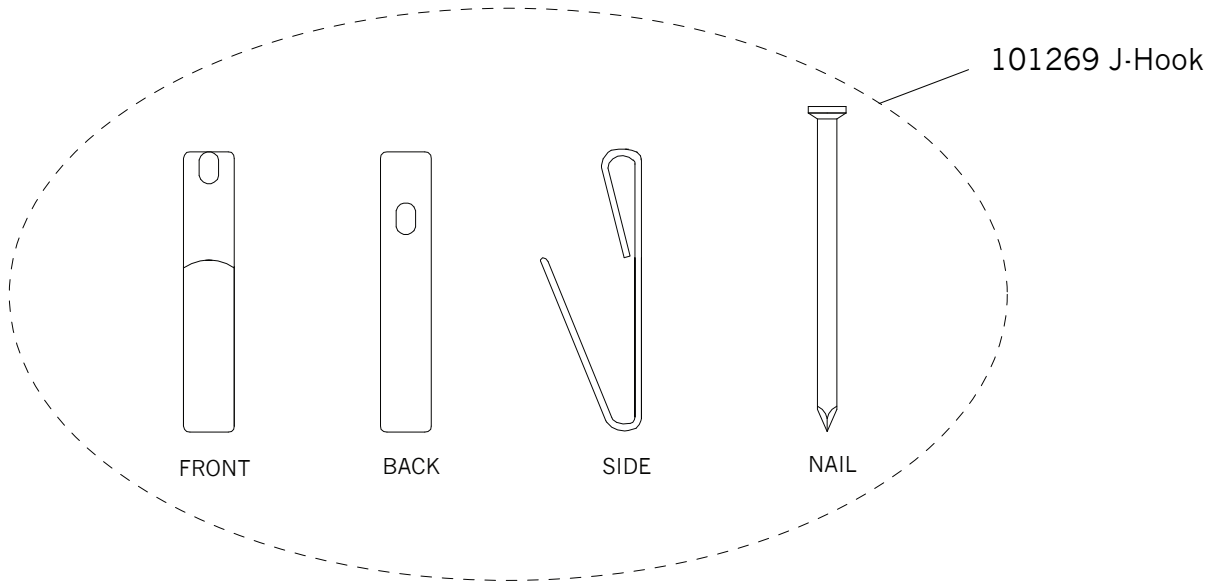

Replacement Parts For **MR1122** 7/2012

Qty.	Part #	Description
	101268	D-Ring Link
	101269	J-Hook
	101271	Adjustable Hanging Hardware