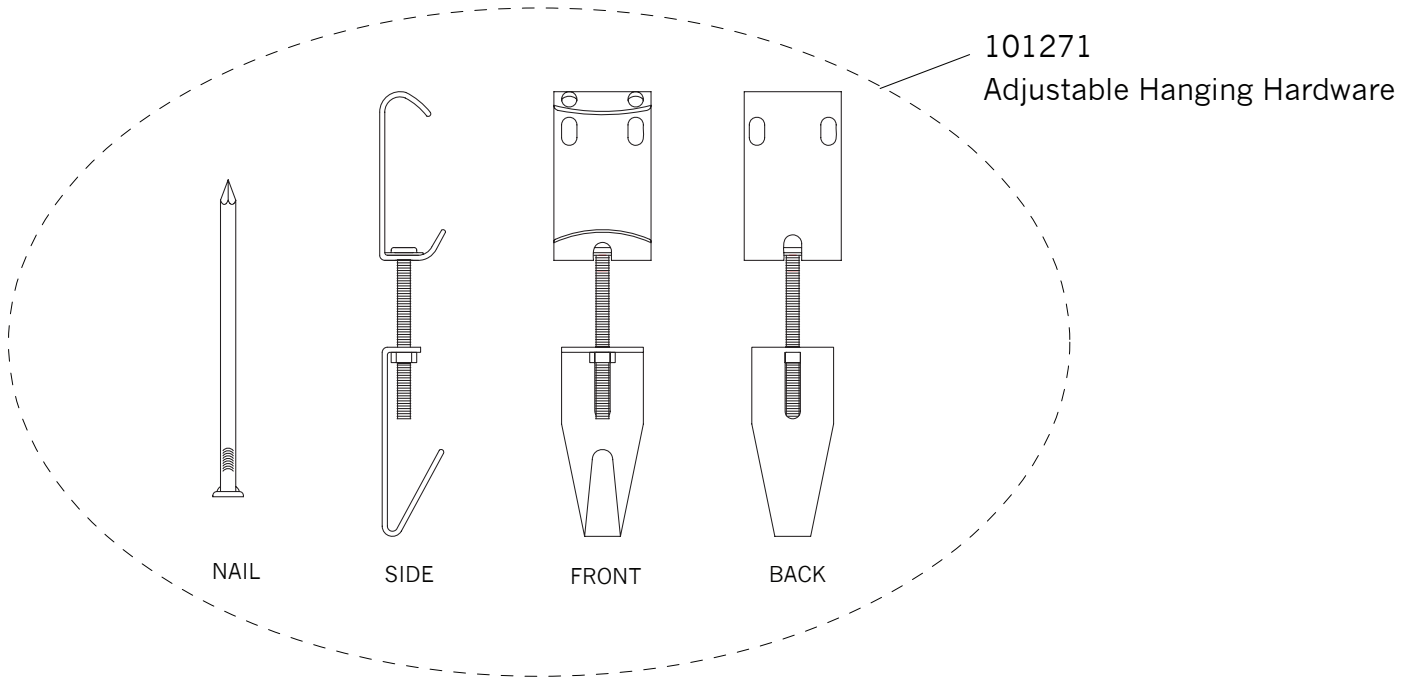

Replacement Parts For **MR1139** 7/2012

Qty.	Part #	Description
	101268	D-Ring Link
	101269	J-Hook
	101271	Adjustable Hanging Hardware