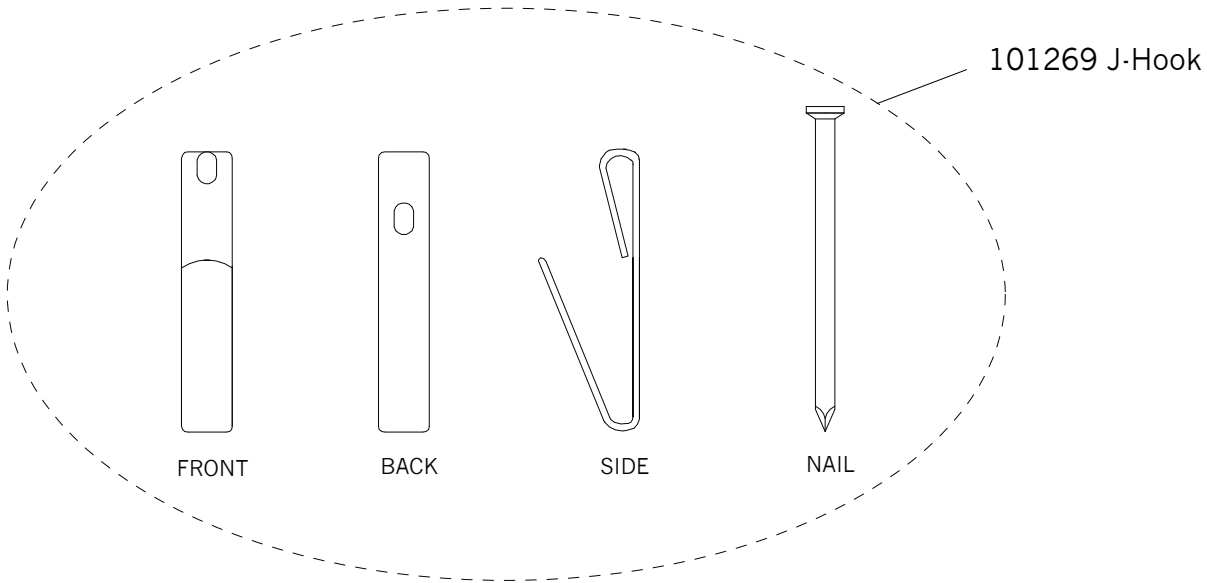

Replacement Parts For **MR1139** 7/2012

Qty.	Part #	Description
	101268	D-Ring Link
	101269	J-Hook
	101271	Adjustable Hanging Hardware