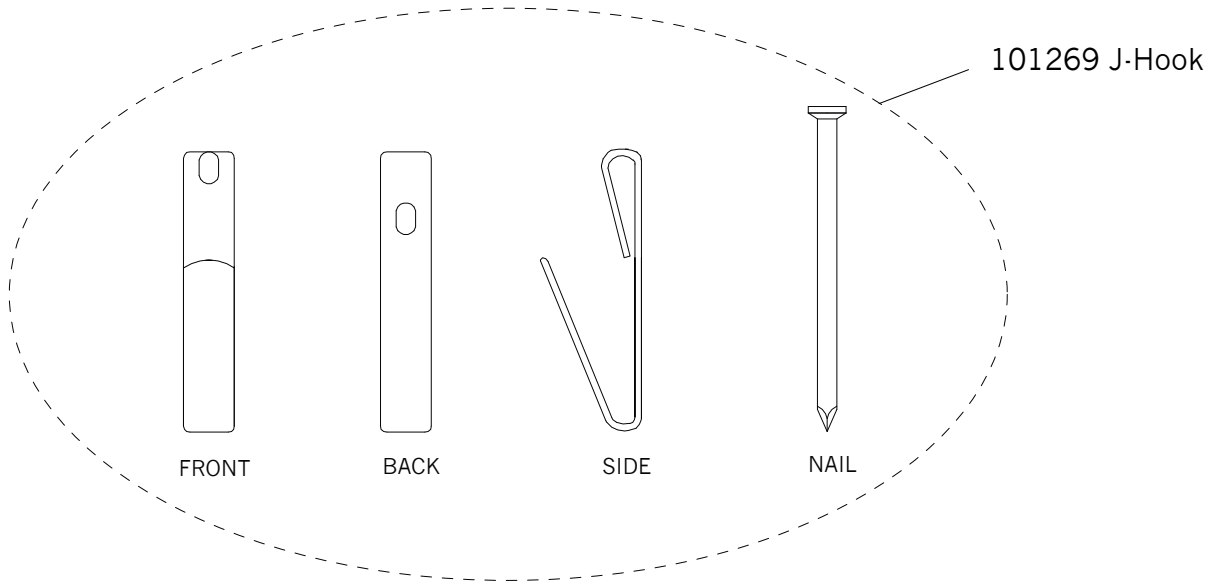

Replacement Parts For **MR1136** 7/2012

Qty.	Part #	Description
	101268	D-Ring Link
	101269	J-Hook
	101271	Adjustable Hanging Hardware