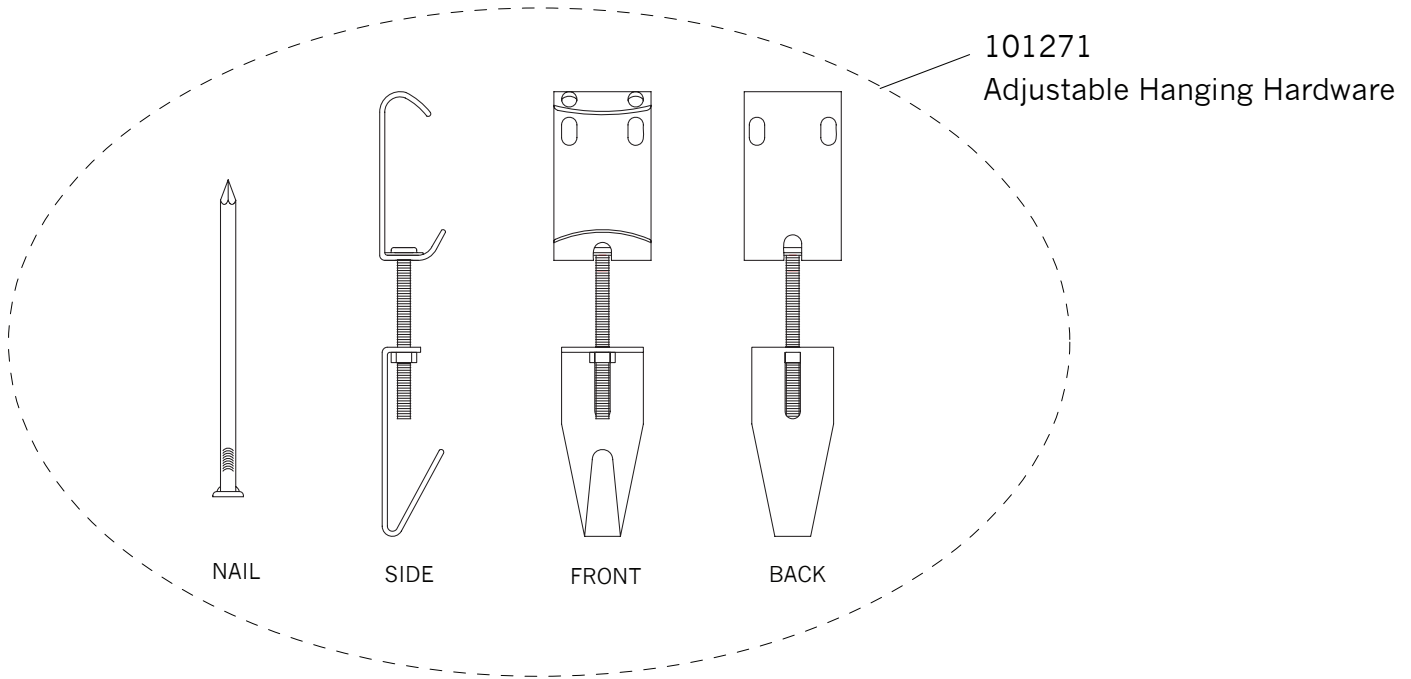

Replacement Parts For **MR1136** 7/2012

Qty.	Part #	Description
	101268	D-Ring Link
	101269	J-Hook
	101271	Adjustable Hanging Hardware