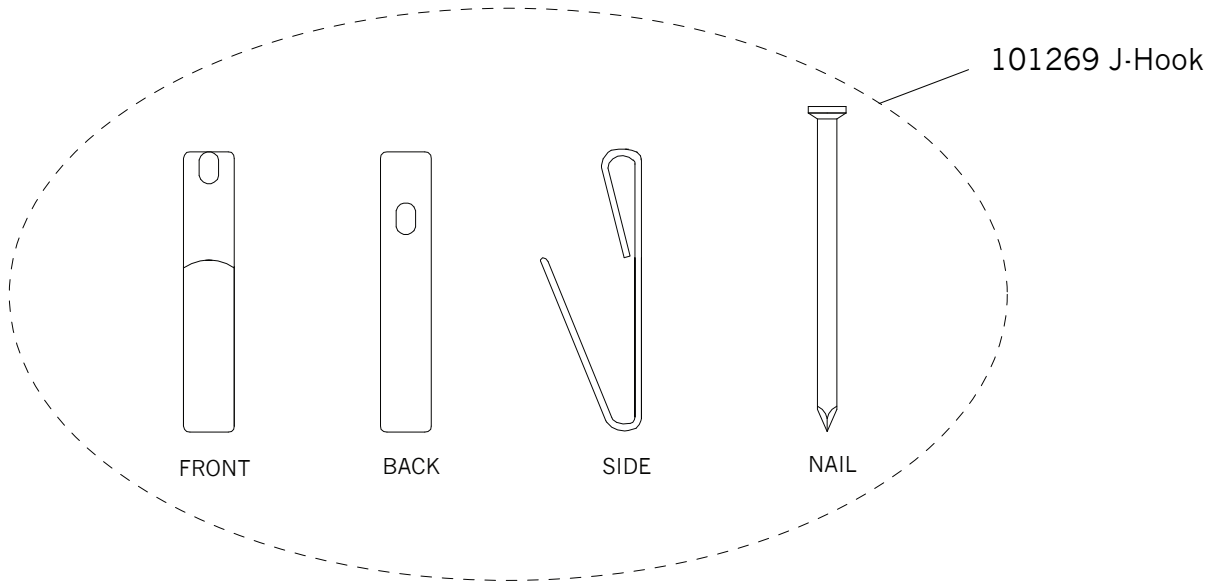

Replacement Parts For **MR1131** 7/2012

Qty.	Part #	Description
	101268	D-Ring Link
	101269	J-Hook
	101271	Adjustable Hanging Hardware