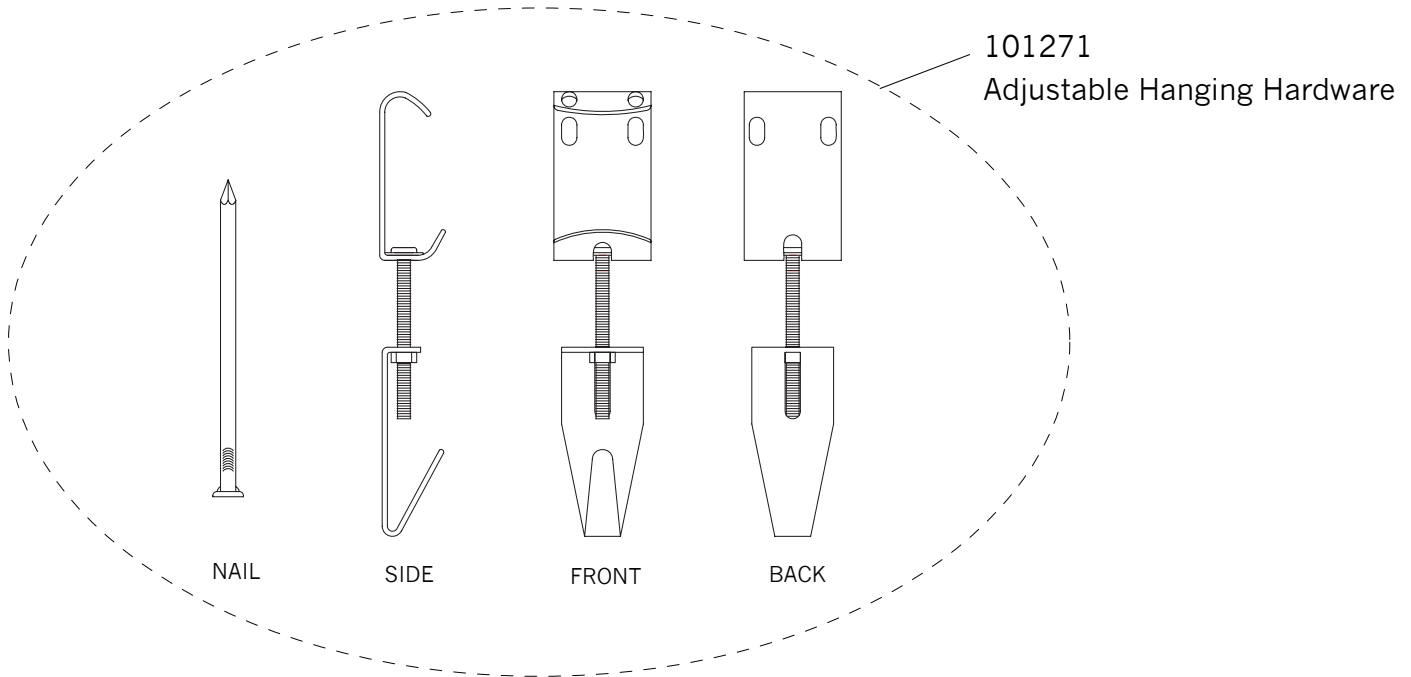

Replacement Parts For **MR1131** 7/2012

Qty.	Part #	Description
	101268	D-Ring Link
	101269	J-Hook
	101271	Adjustable Hanging Hardware