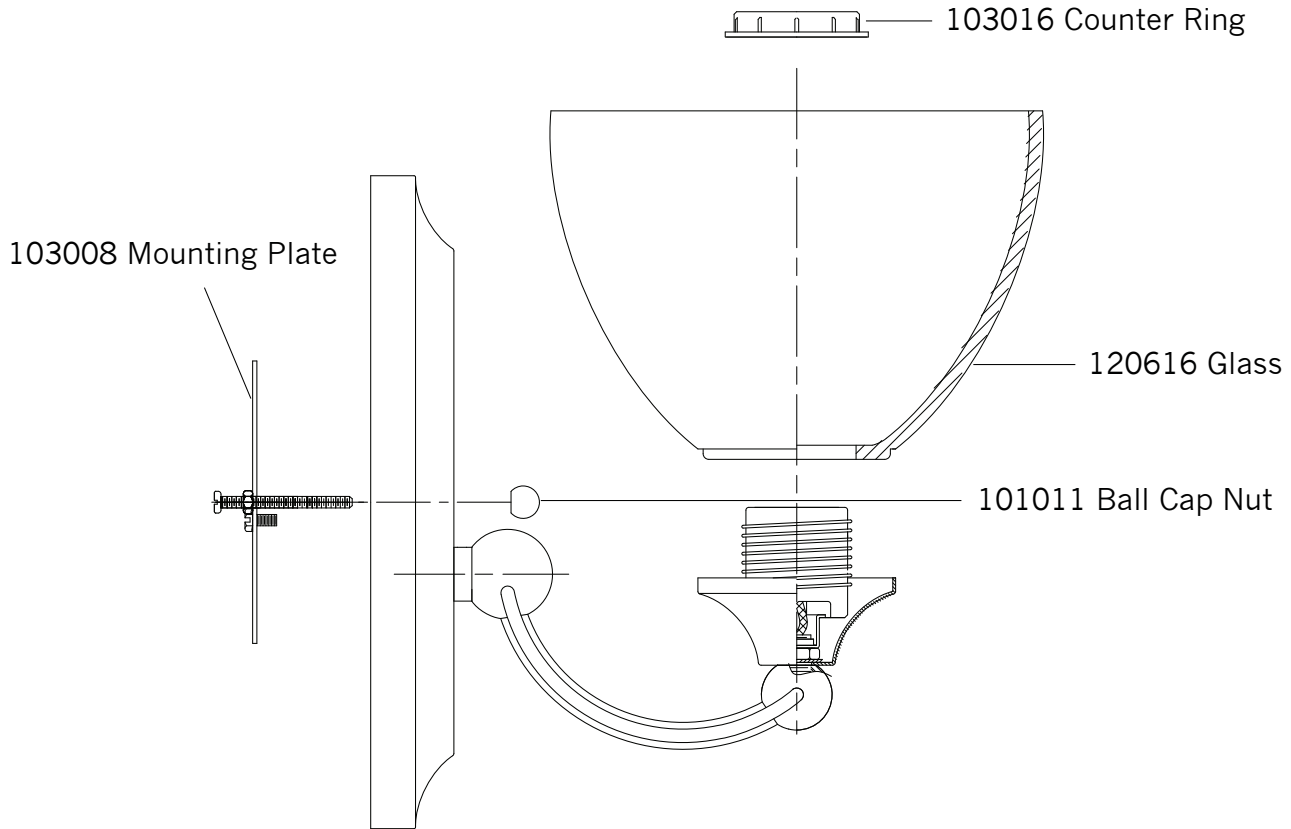

Replacement Parts For **VS22003** 12/2011

Qty.	Part #	Description
	103016	Counter Ring
	120616	Glass
	103008	Mounting Plate
	101011	Ball Cap Nut BS