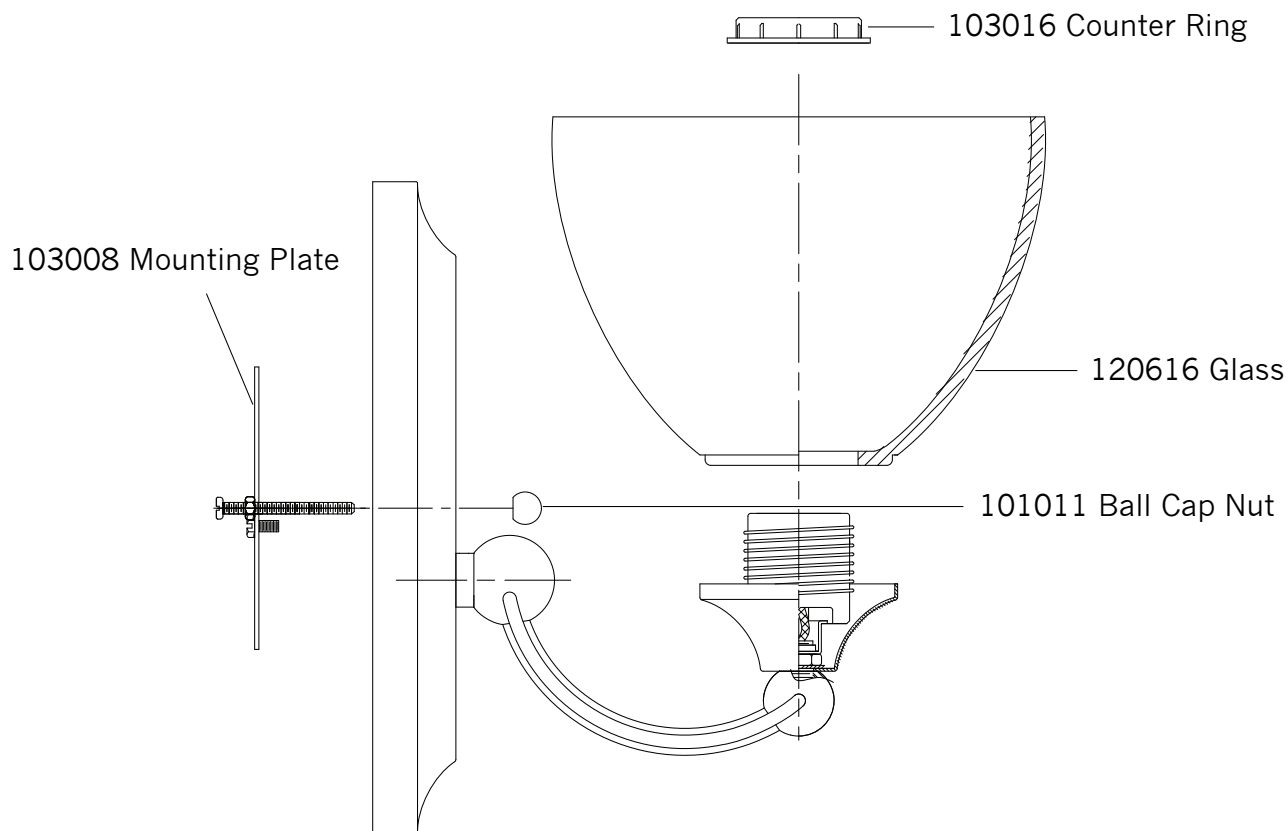

Replacement Parts For **VS22002** 12/2011

Qty.	Part #	Description
	103016	Counter Ring
	120616	Glass
	103008	Mounting Plate
	101011	Ball Cap Nut BS