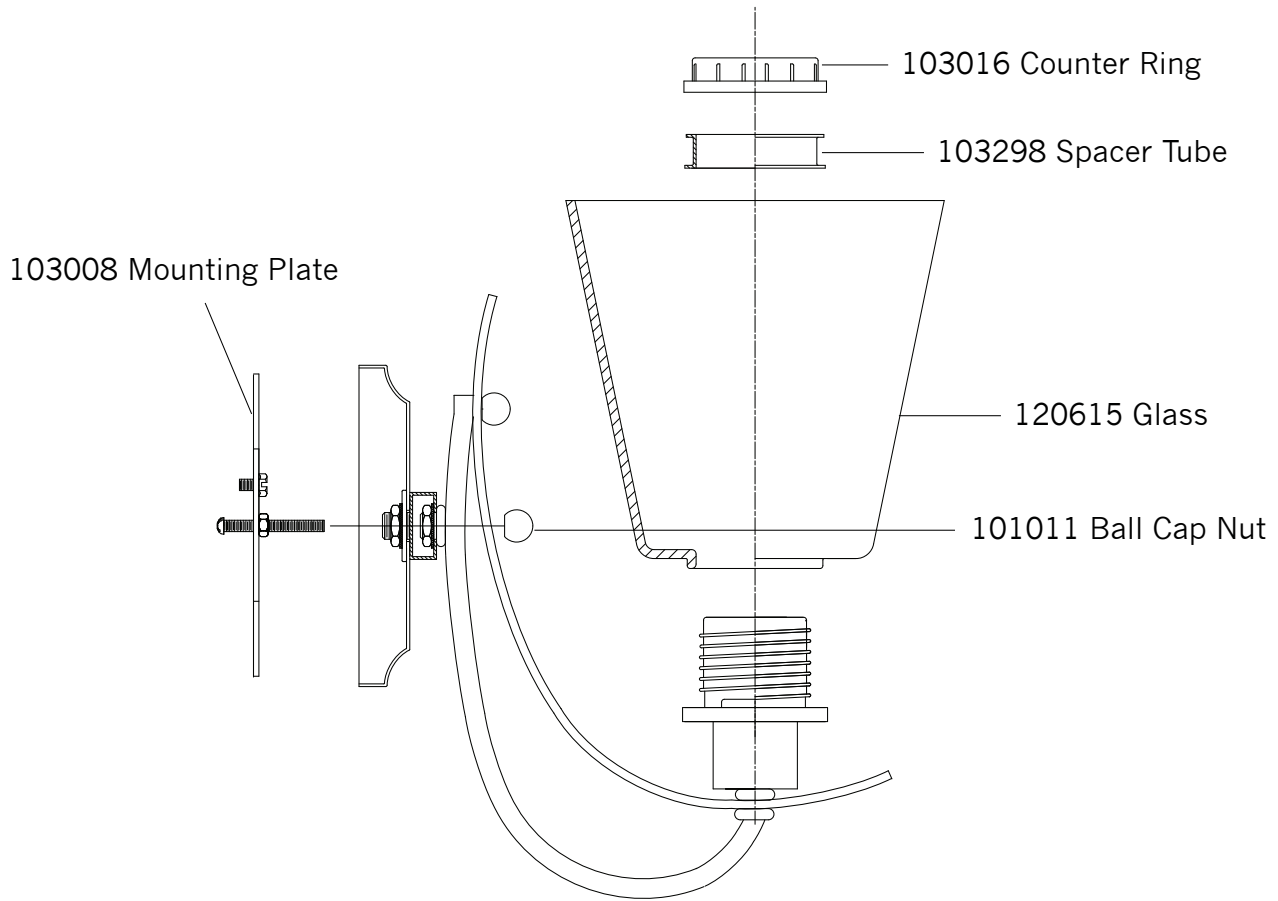

Replacement Parts For **VS21004** 12/2011

Qty.	Part #	Description
	103016	Counter Ring
	120615	Glass
	103008	Mounting Plate
	101011	Ball Cap Nut BS
	103298	Spacer Tube