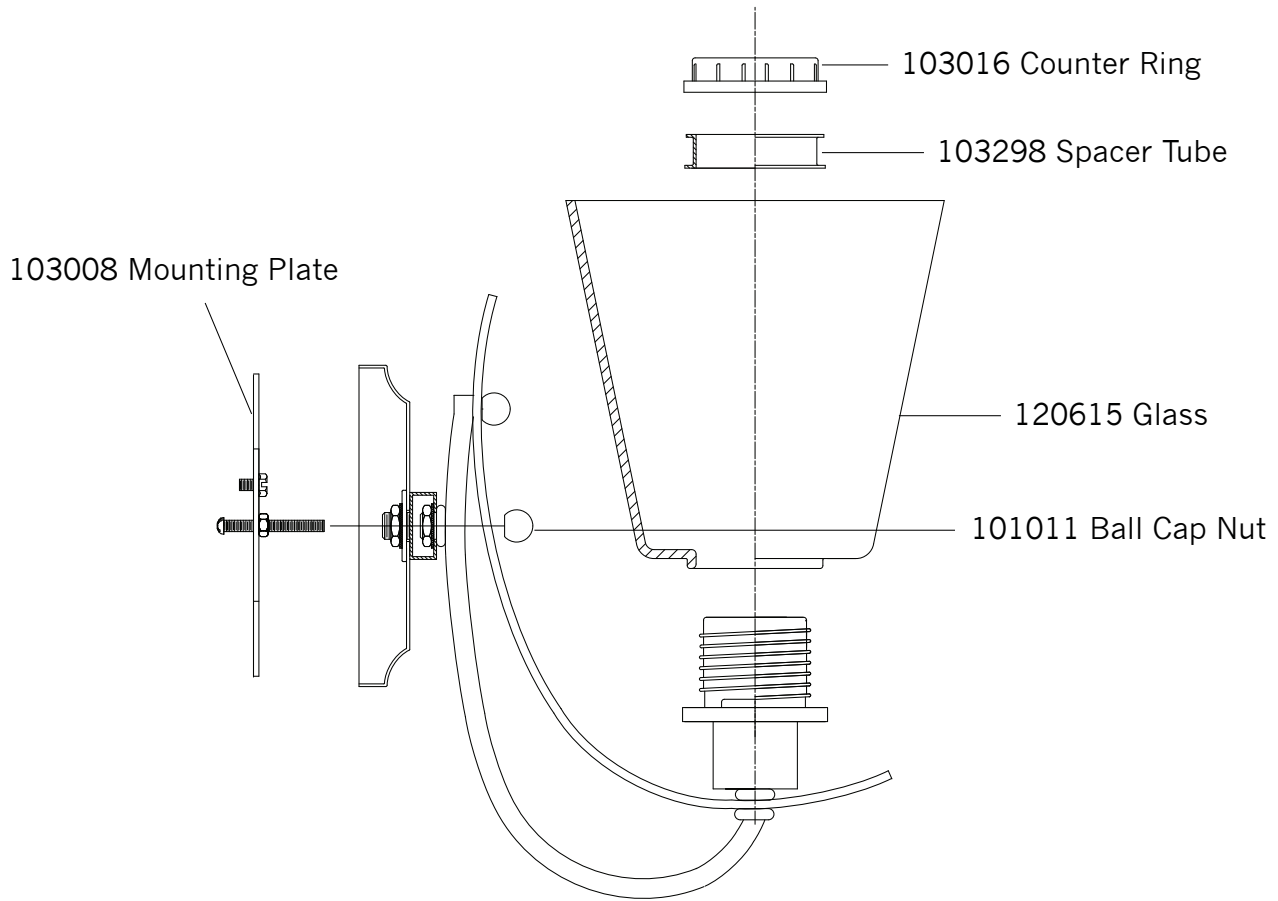

# Replacement Parts For **VS21002** 12/2011

Qty.	Part #	Description
	103016	Counter Ring
	120615	Glass
	103008	Mounting Plate
	101011	Ball Cap Nut BS
	103298	Spacer Tube