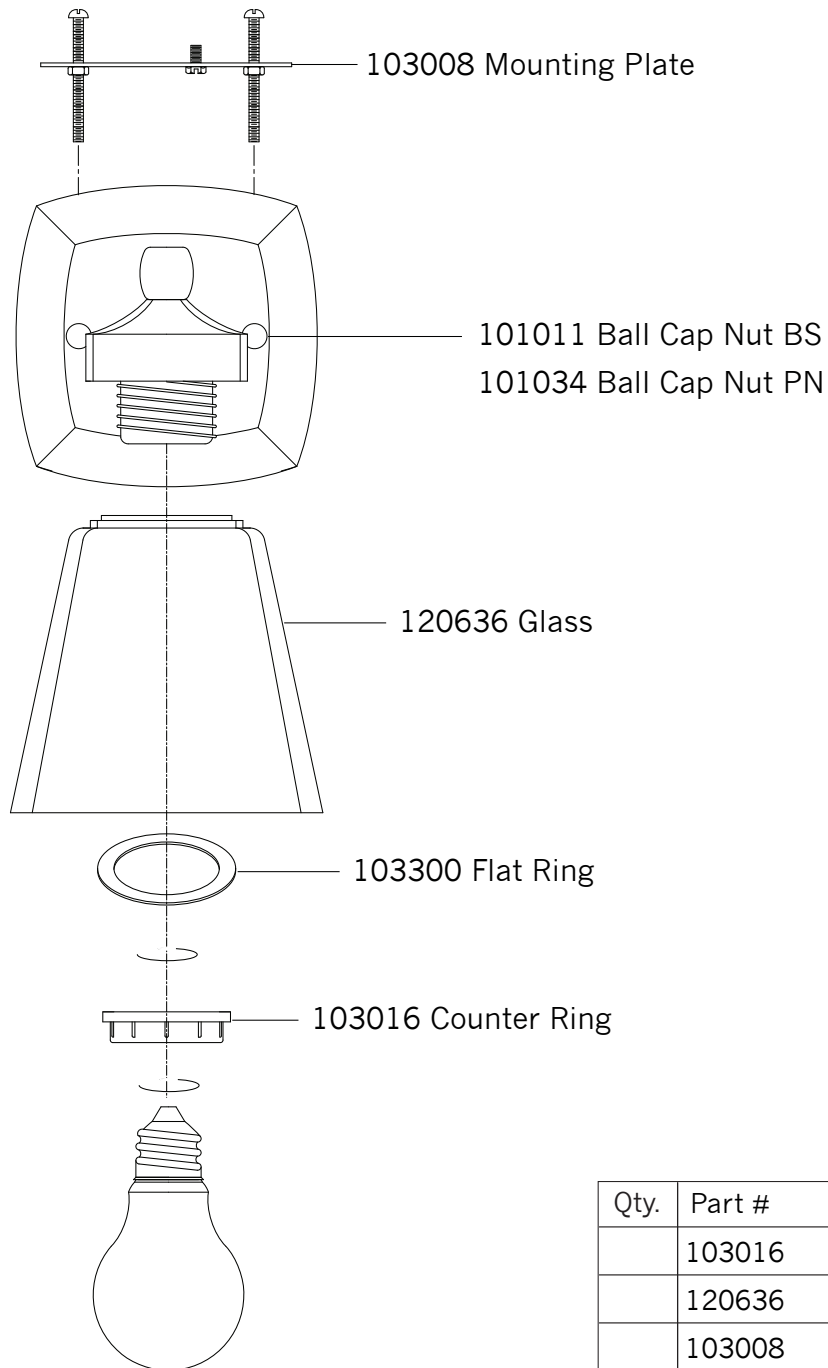

# Replacement Parts For **VS19902** 12/2011

Qty.	Part #	Description
	103016	Counter Ring
	120636	Glass
	103008	Mounting Plate
	101011	Ball Cap Nut BS
	101034	Ball Cap Nut PN
	103300	Flat Ring