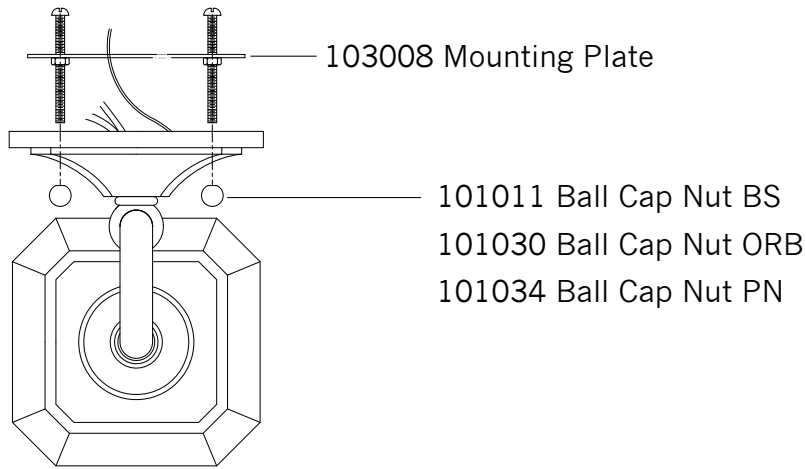

# Replacement Parts For **VS19704** 12/2011

Qty.	Part #	Description
	103016	Counter Ring
	120635	Glass BS
	120654	Glass ORB
	103008	Mounting Plate
	101011	Ball Cap Nut BS
	101030	Ball Cap Nut ORB
	101034	Ball Cap Nut PN