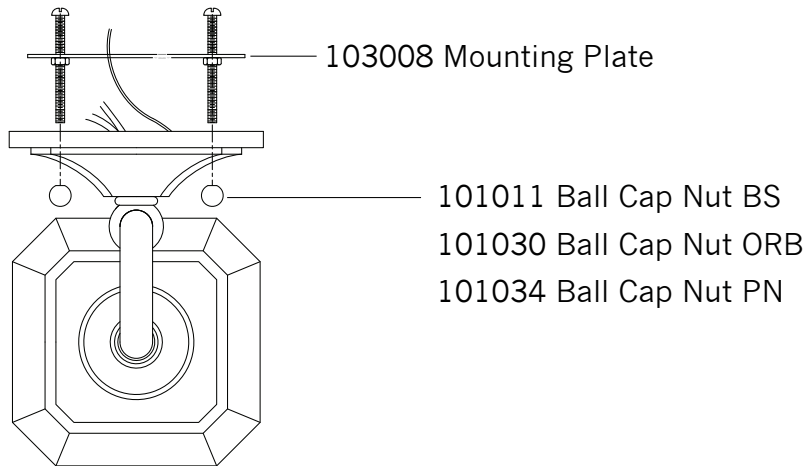

# Replacement Parts For **VS19703** 12/2011

Qty.	Part #	Description
	103016	Counter Ring
	120635	Glass BS
	120654	Glass ORB
	103008	Mounting Plate
	101011	Ball Cap Nut BS
	101030	Ball Cap Nut ORB
	101034	Ball Cap Nut PN