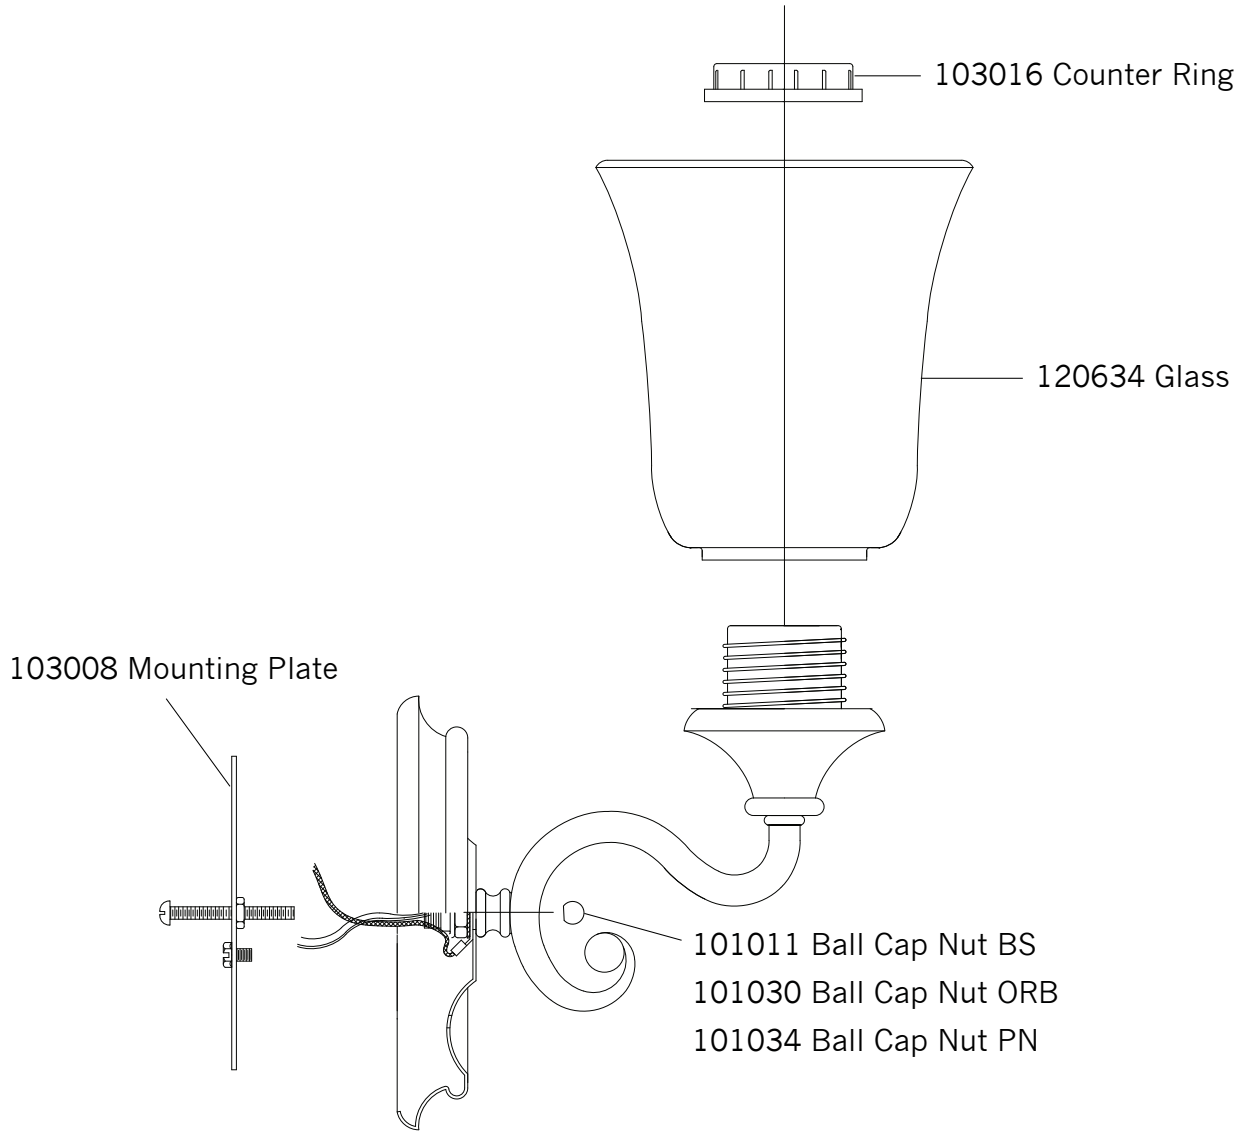

Replacement Parts For **VS19603** 12/2011

Qty.	Part #	Description
	103016	Counter Ring
	120634	Glass
	103008	Mounting Plate
	101011	Ball Cap Nut BS
	101030	Ball Cap Nut ORB
	101034	Ball Cap Nut PN