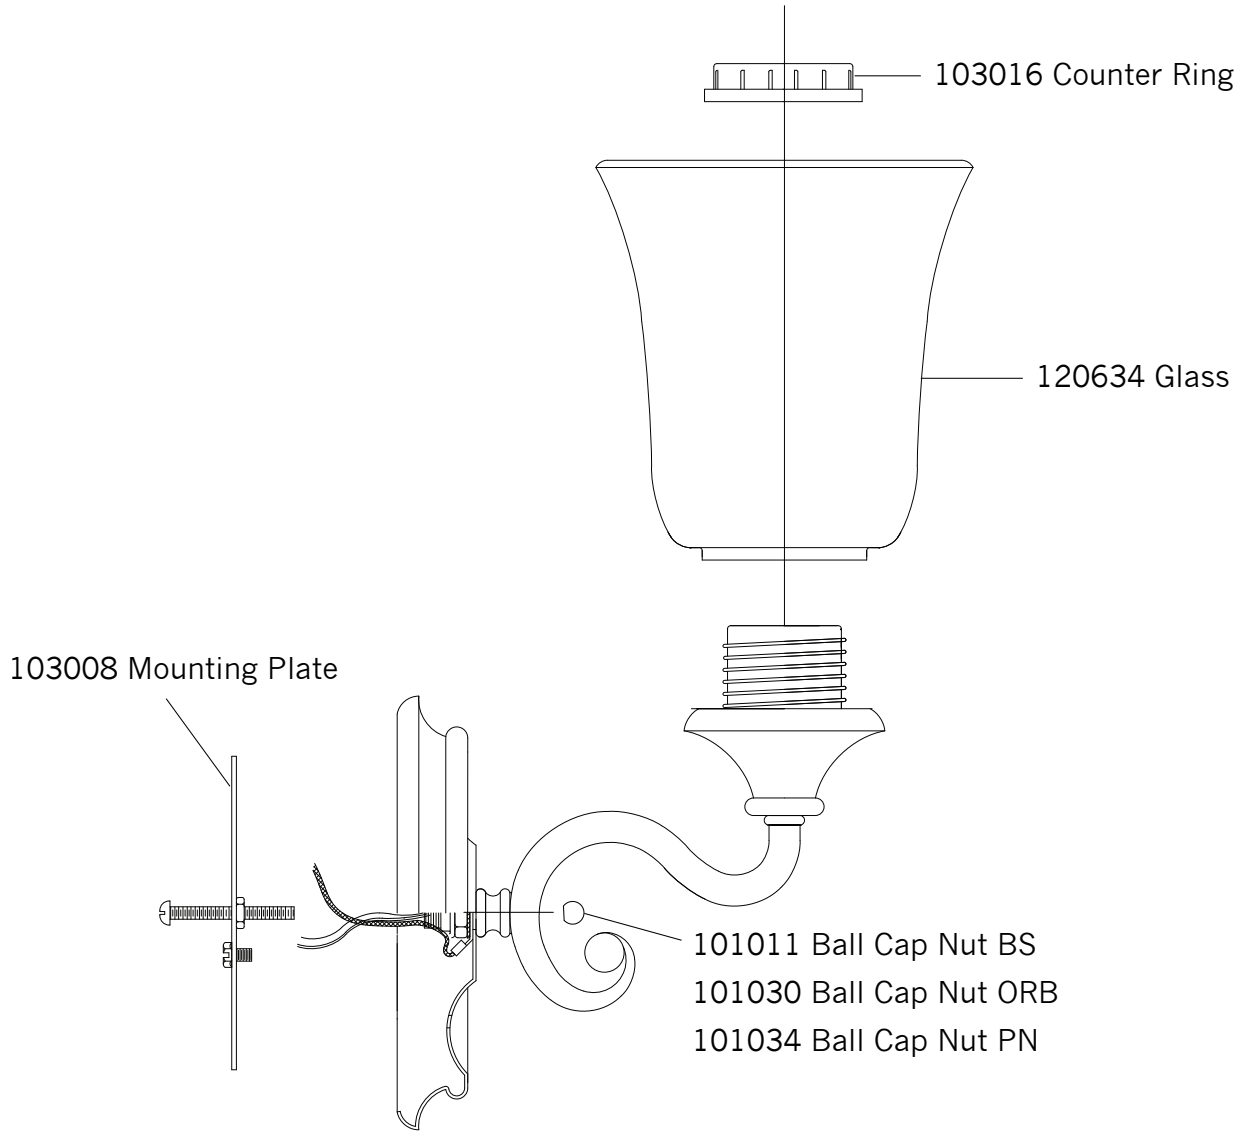

Replacement Parts For **VS19602** 12/2011

Qty.	Part #	Description
	103016	Counter Ring
	120634	Glass
	103008	Mounting Plate
	101011	Ball Cap Nut BS
	101030	Ball Cap Nut ORB
	101034	Ball Cap Nut PN