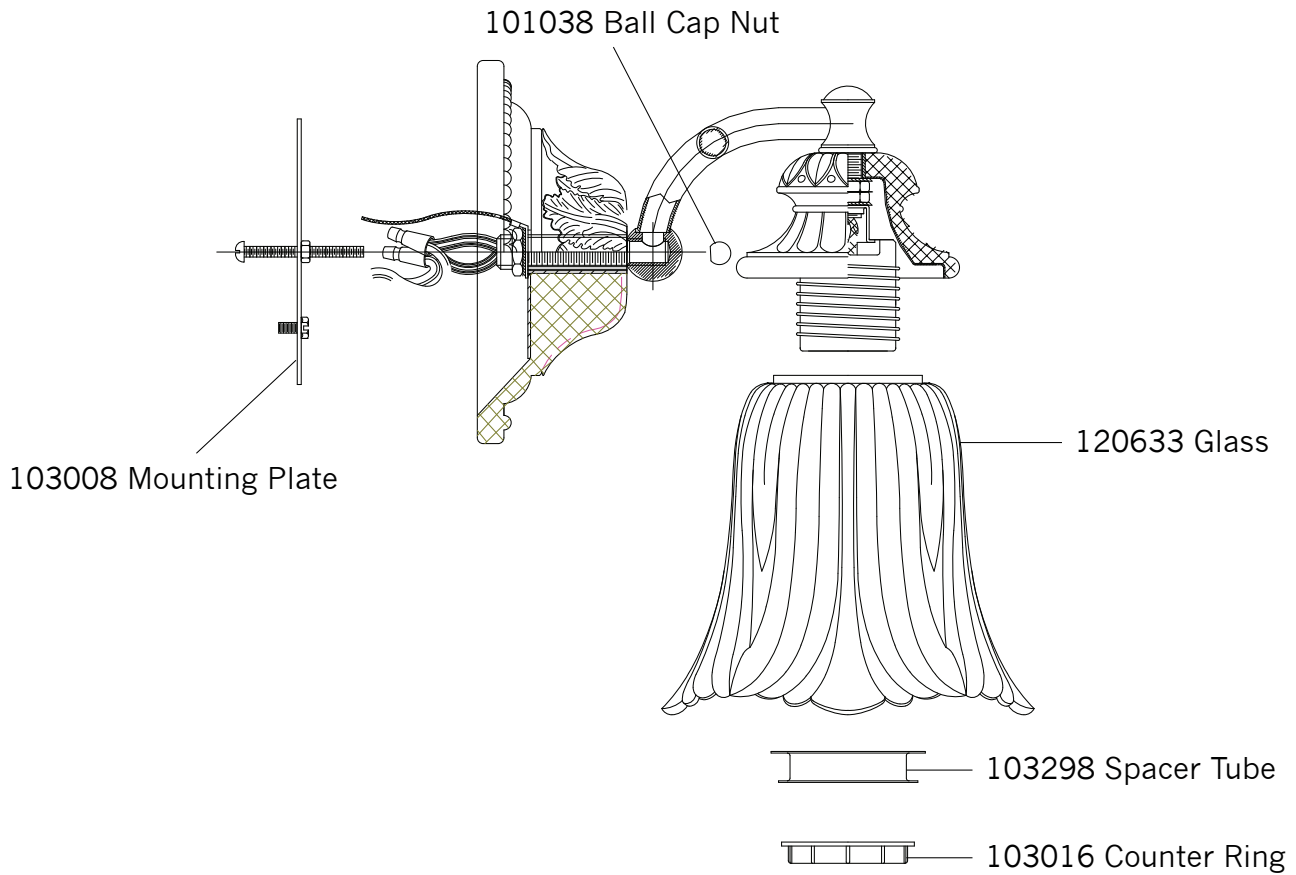

Replacement Parts For **VS19502** 12/2011

| Qty. | Part # | Description |
|------|--------|----------------|
| | 103016 | Counter Ring |
| | 103298 | Spacer Tube |
| | 120633 | Glass |
| | 103008 | Mounting Plate |
| | 101038 | Ball Cap Nut |