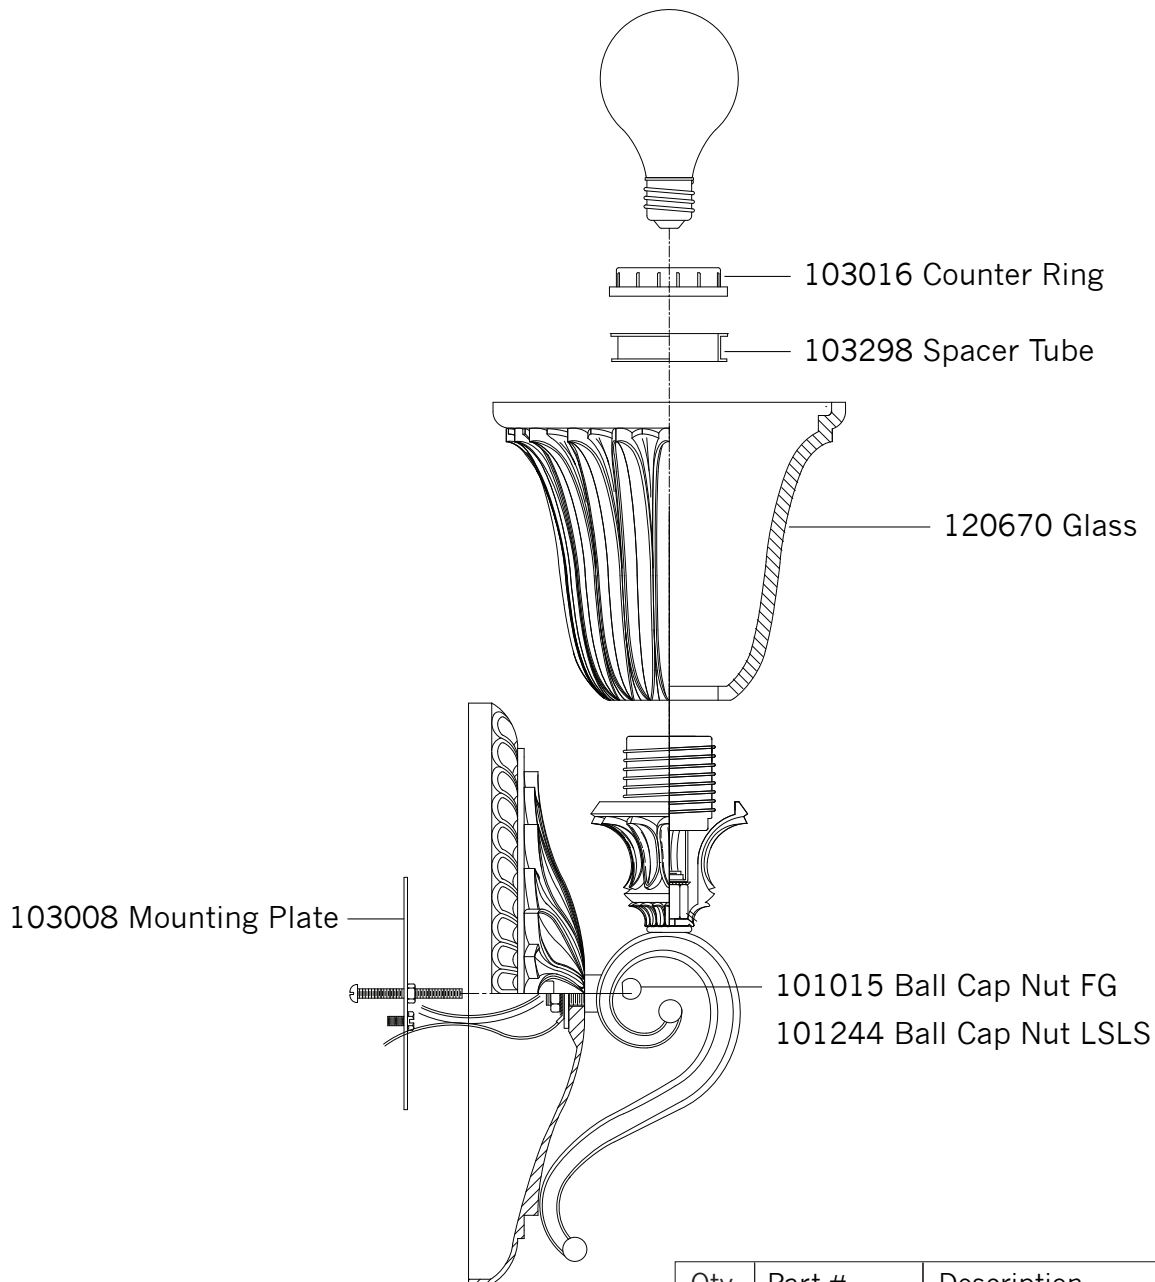

Replacement Parts For

VS19403

5/2012

Qty.	Part #	Description
	103016	Counter Ring
	103298	Spacer Tube
	120670	Glass
	103008	Mounting Plate
	101015	Ball Cap Nut FG
	101244	Ball Cap Nut LSLS