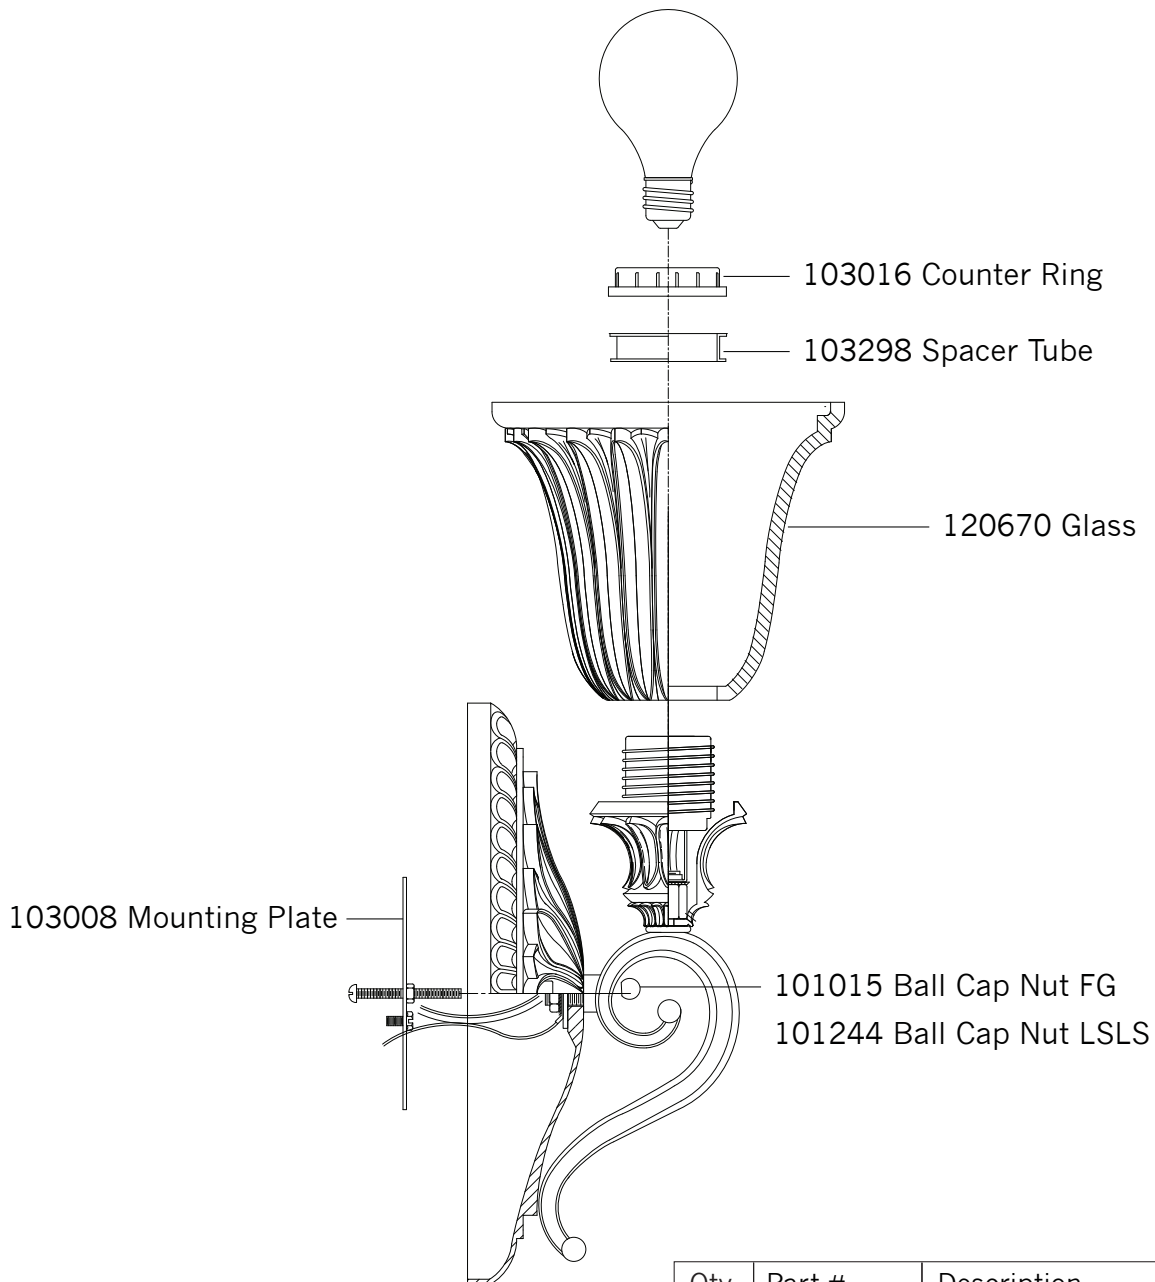

Replacement Parts For

VS19402

5/2012

Qty.	Part #	Description
	103016	Counter Ring
	103298	Spacer Tube
	120670	Glass
	103008	Mounting Plate
	101015	Ball Cap Nut FG
	101244	Ball Cap Nut LSLS