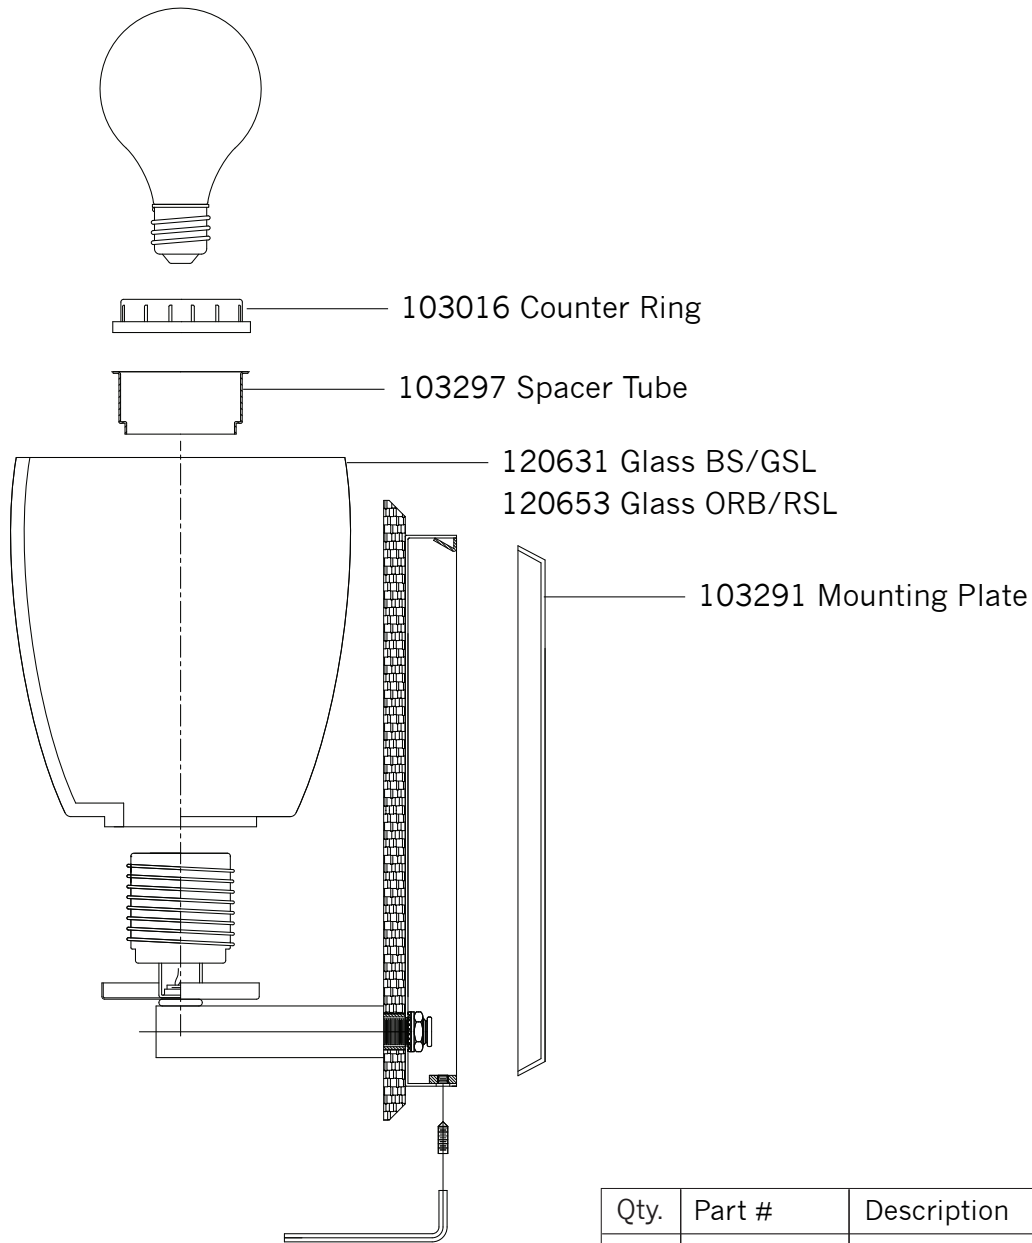

# Replacement Parts For **VS19203** 12/2011

Qty.	Part #	Description
	103016	Counter Ring
	103297	Spacer Tube
	120631	Glass BS/GSL
	120653	Glass ORB/RSL
	103291	Mounting Plate