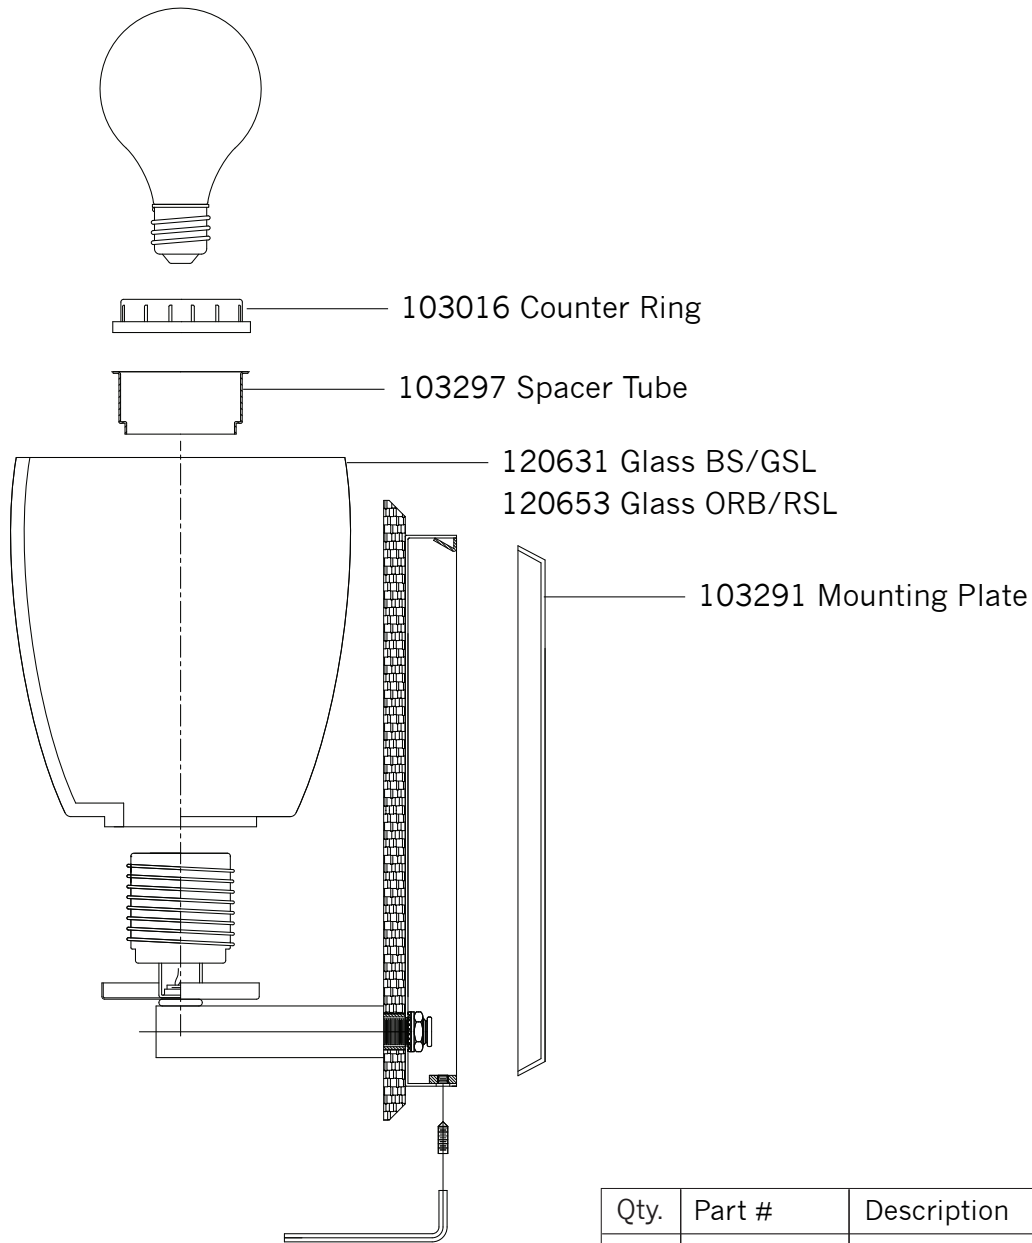

# Replacement Parts For **VS19202** 12/2011

Qty.	Part #	Description
	103016	Counter Ring
	103297	Spacer Tube
	120631	Glass BS/GSL
	120653	Glass ORB/RSL
	103291	Mounting Plate