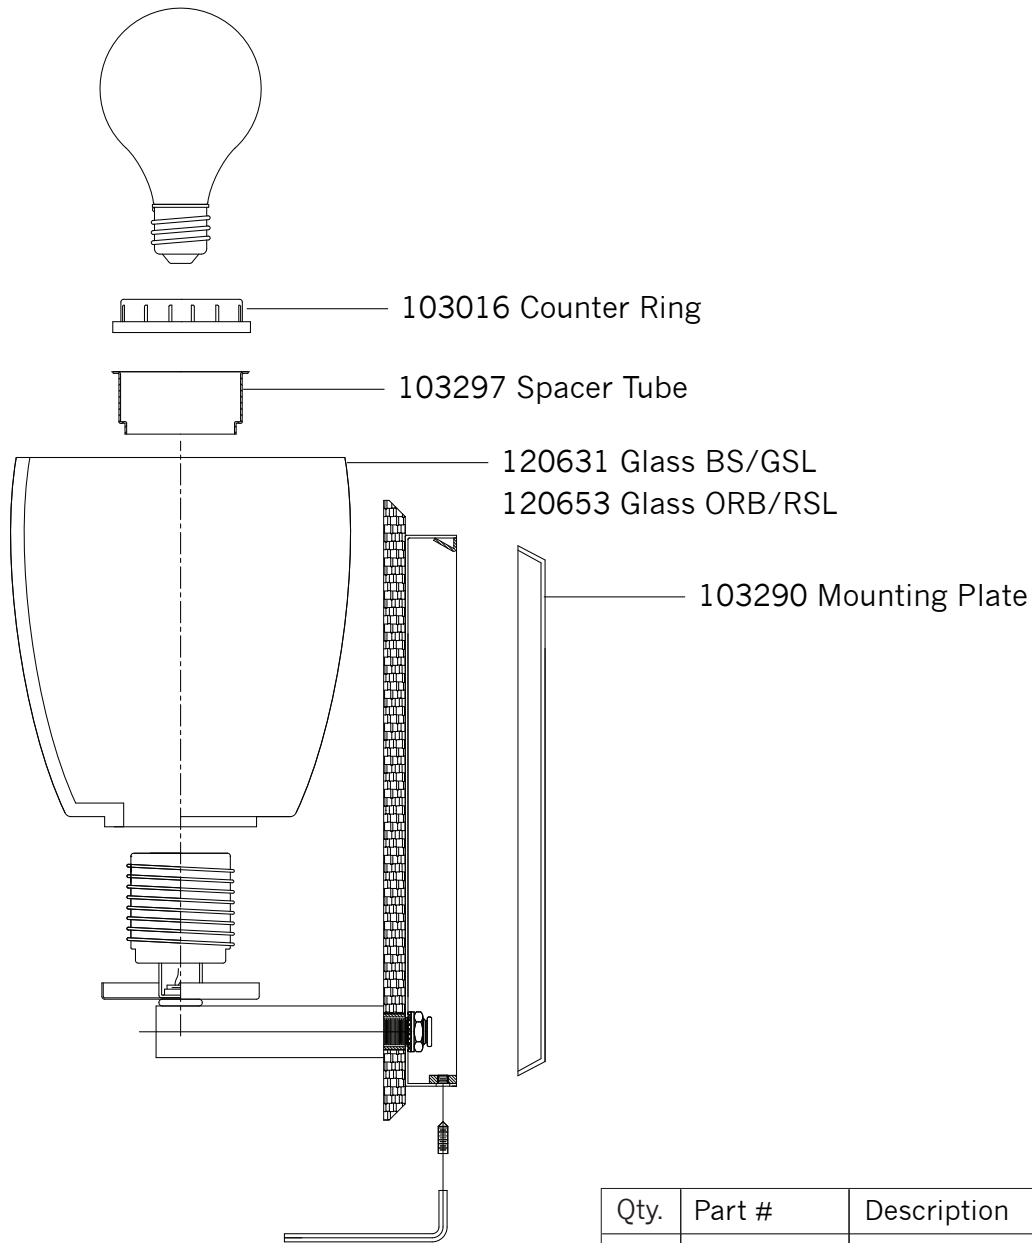

# Replacement Parts For **VS19201** 12/2011

Qty.	Part #	Description
	103016	Counter Ring
	103297	Spacer Tube
	120631	Glass BS/GSL
	120653	Glass ORB/RSL
	103290	Mounting Plate