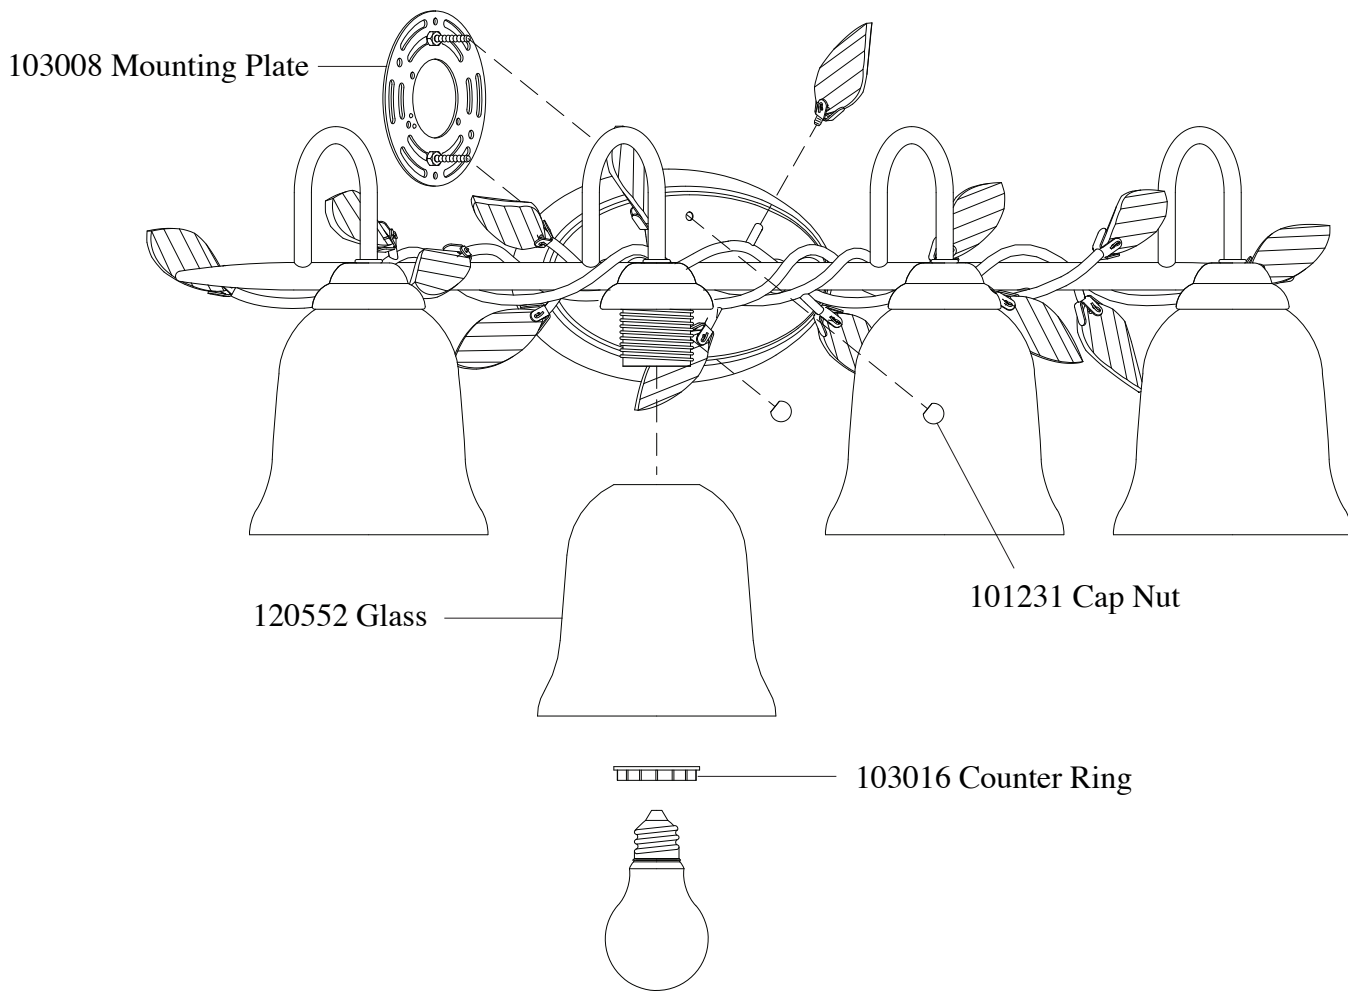

Replacement Parts For

VS19104 5/11

Qty.	Part #	Description
	103008	Mounting Plate
	101231	Cap Nut
	103016	Counter Ring
	120552	Glass

**MURRAY
FEISS**

GENERATION
BRANDS™ 