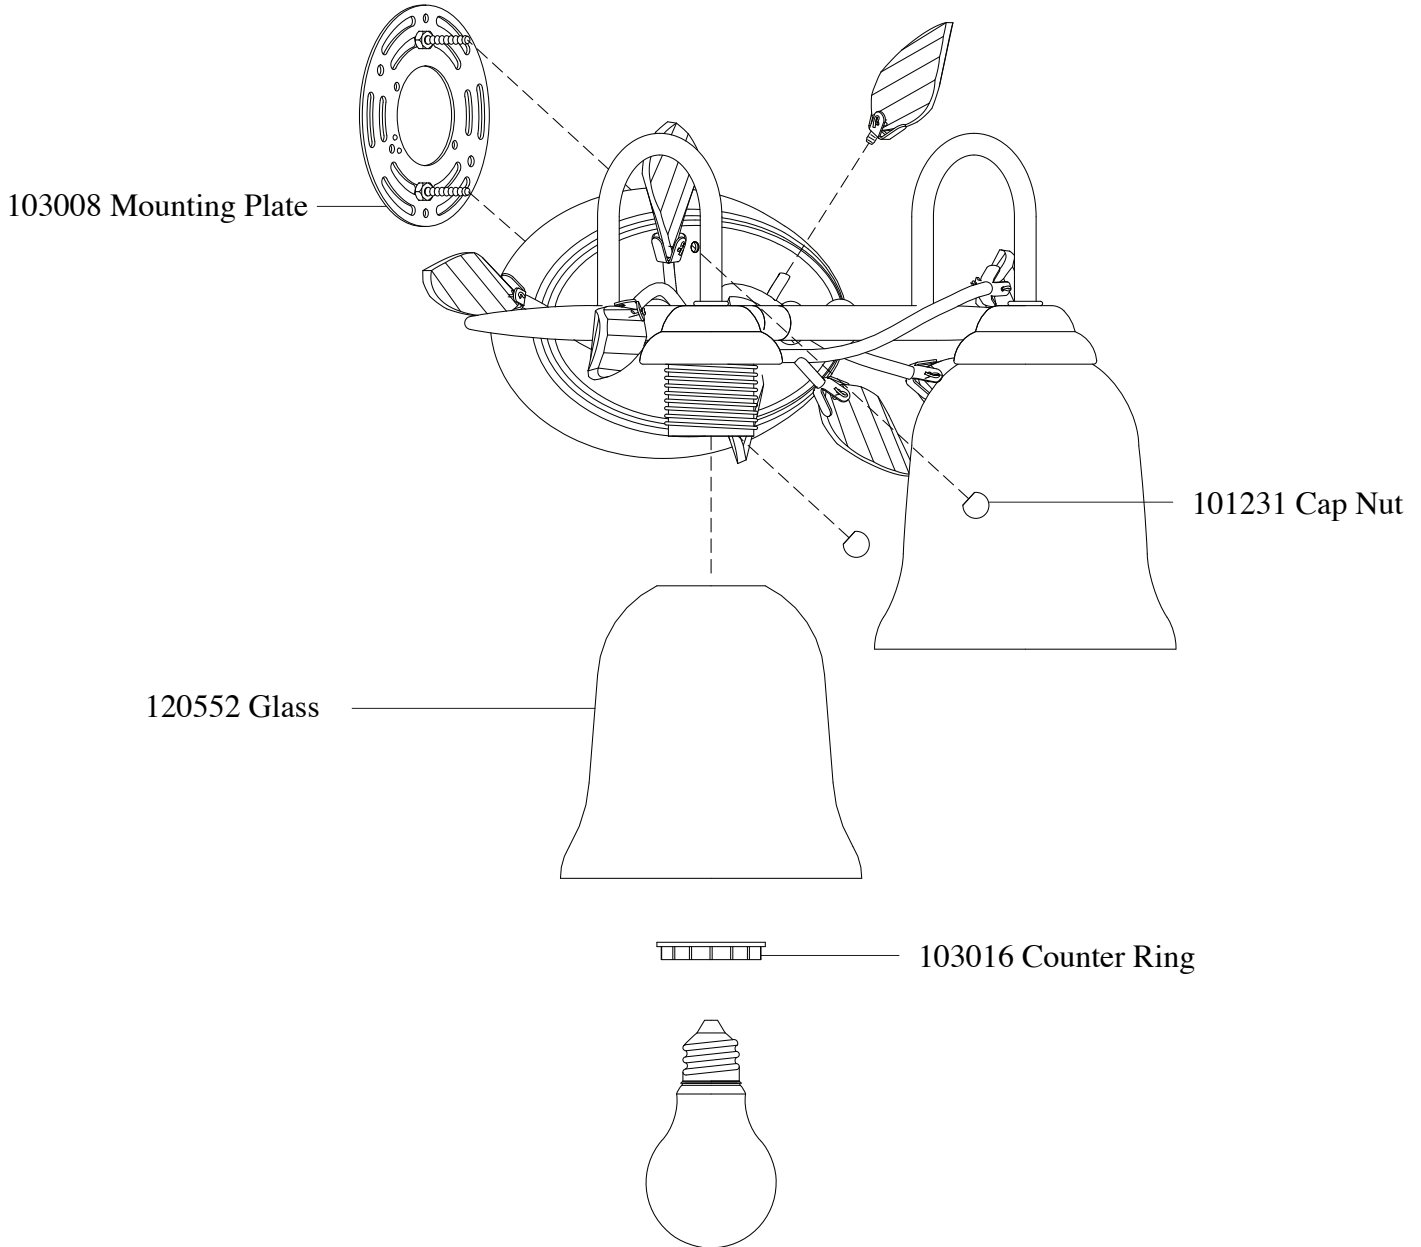

Replacement Parts For

VS19102 5/11

Qty.	Part #	Description
	103008	Mounting Plate
	101231	Cap Nut
	103016	Counter Ring
	120552	Glass

**MURRAY
FEISS**

GENERATION
BRANDS™