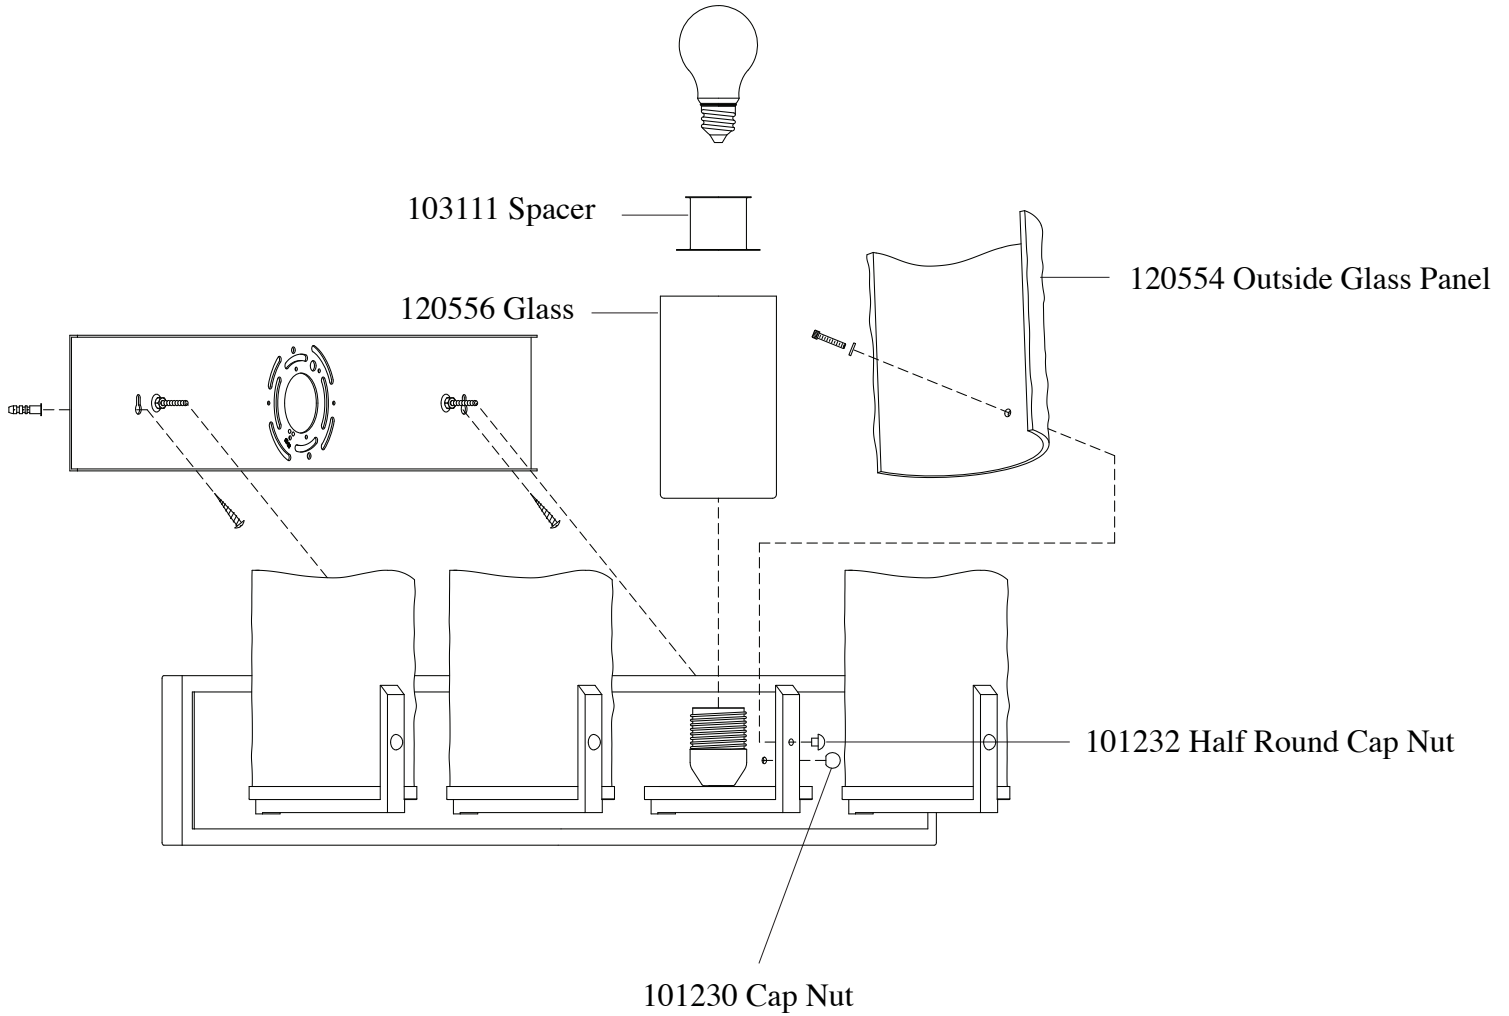

# Replacement Parts For

# VS18904 5/11

Qty.	Part #	Description
	101230	Cap Nut
	120556	Glass
	120554	Outside Glass Panel
	101232	Half Round Cap Nut
	103111	Spacer

**MURRAY  
FEISS**

GENERATION  
BRANDS™ 