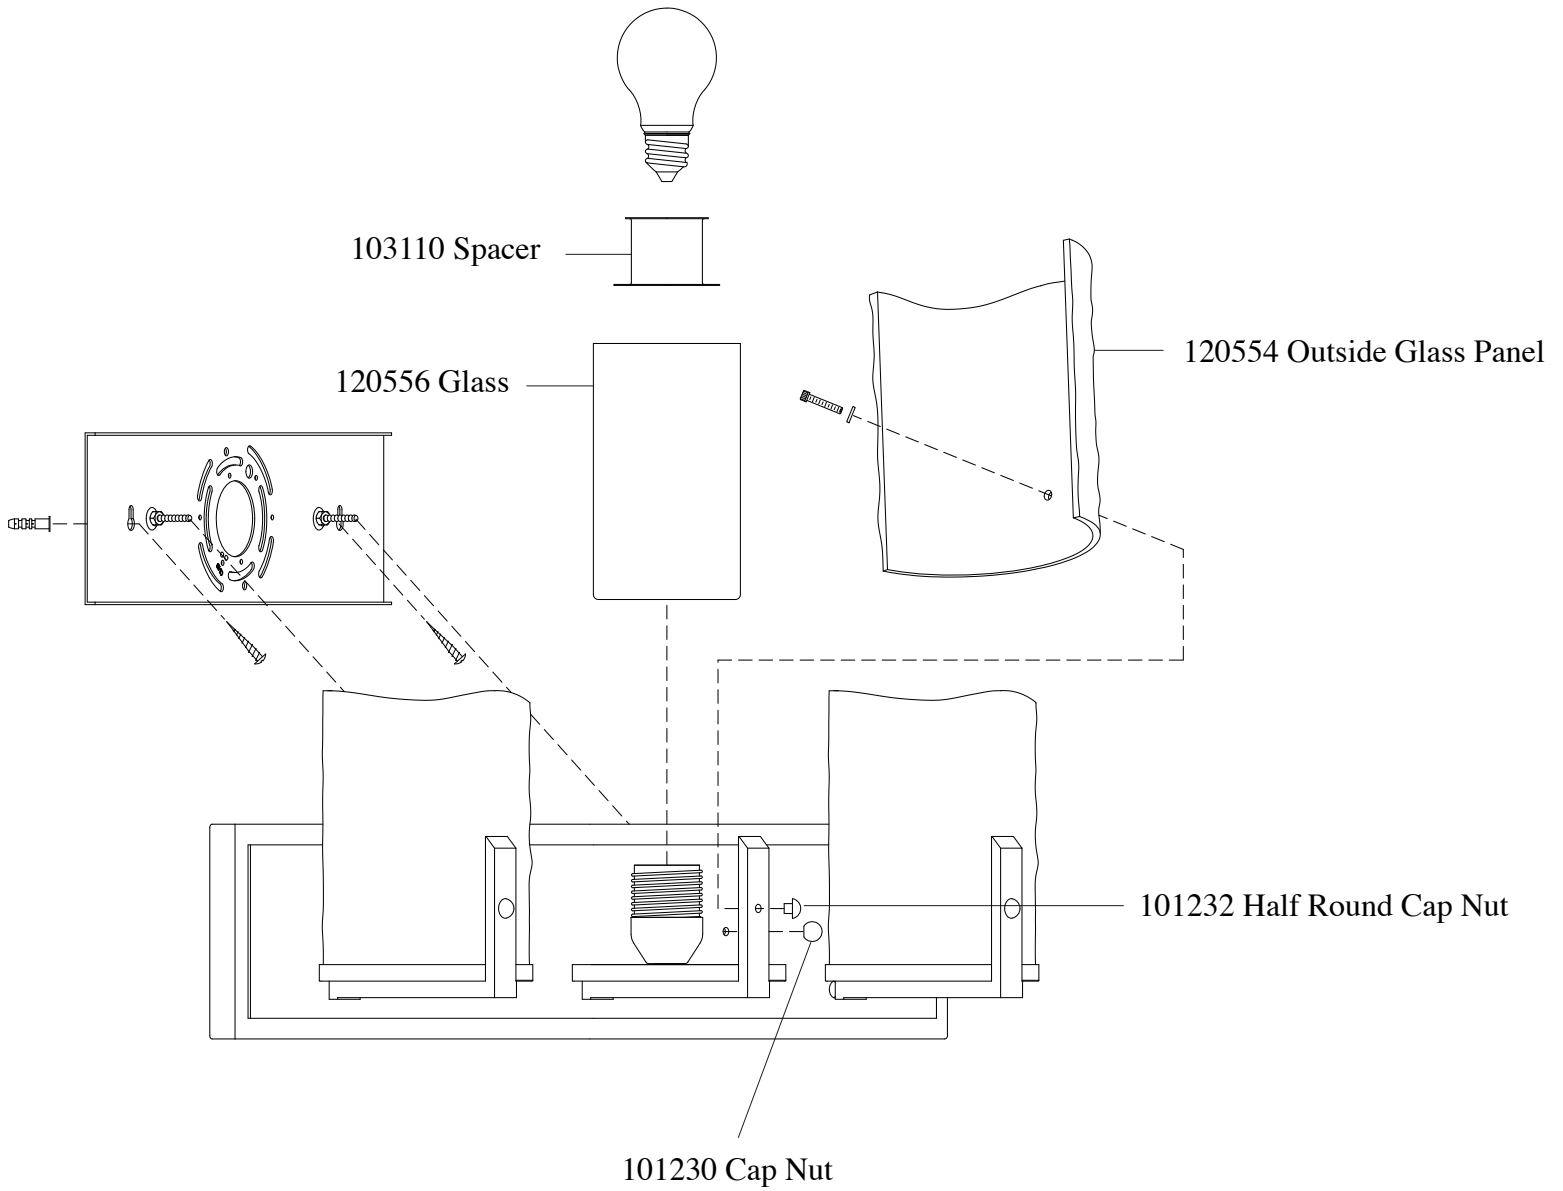

Replacement Parts For

VS18903 5/11

Qty.	Part #	Description
	101230	Cap Nut
	120556	Glass
	120554	Outside Glass Panel
	101232	Half Round Cap Nut
	103110	Spacer

**MURRAY
FEISS**

GENERATION
BRANDS™