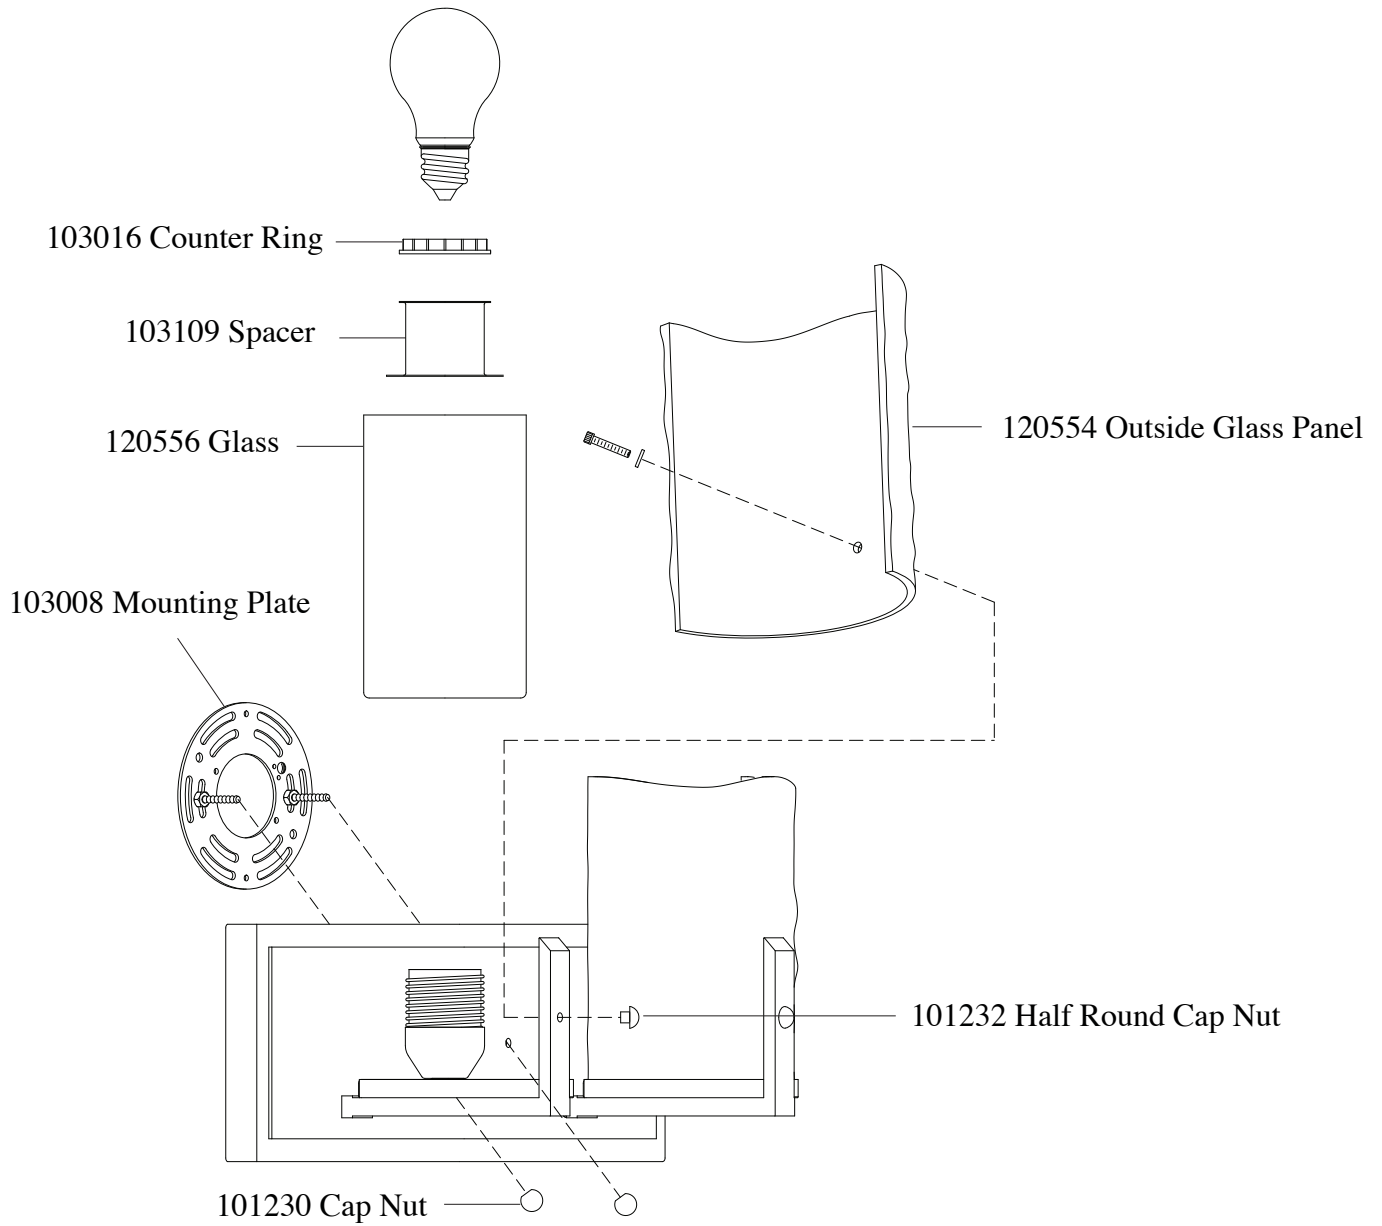

Replacement Parts For **VS18902** 5/11

Qty.	Part #	Description
	103008	Mounting Plate
	101230	Cap Nut
	120556	Glass
	120554	Outside Glass Panel
	101232	Half Round Cap Nut
	103016	Counter Ring
	103109	Spacer