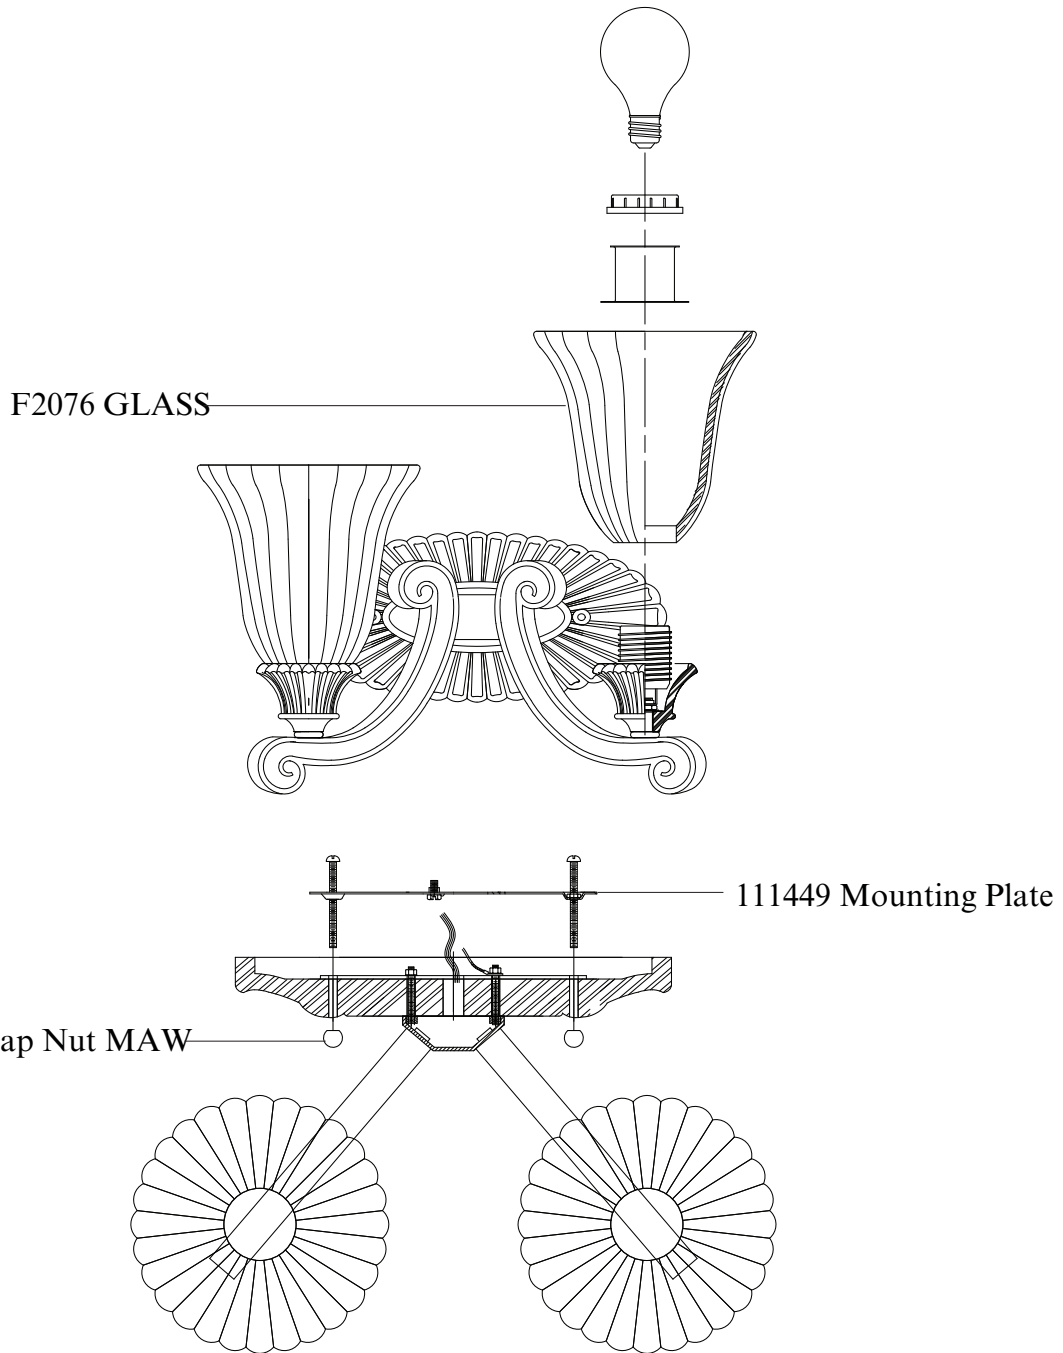

Replacement Parts For **VS18802, VS18803**

5/11

Qty.	Part #	Description
	103001	Mounting Plate
	101234	Ballcap Nut MAW
	F2076 GLASS	Glass