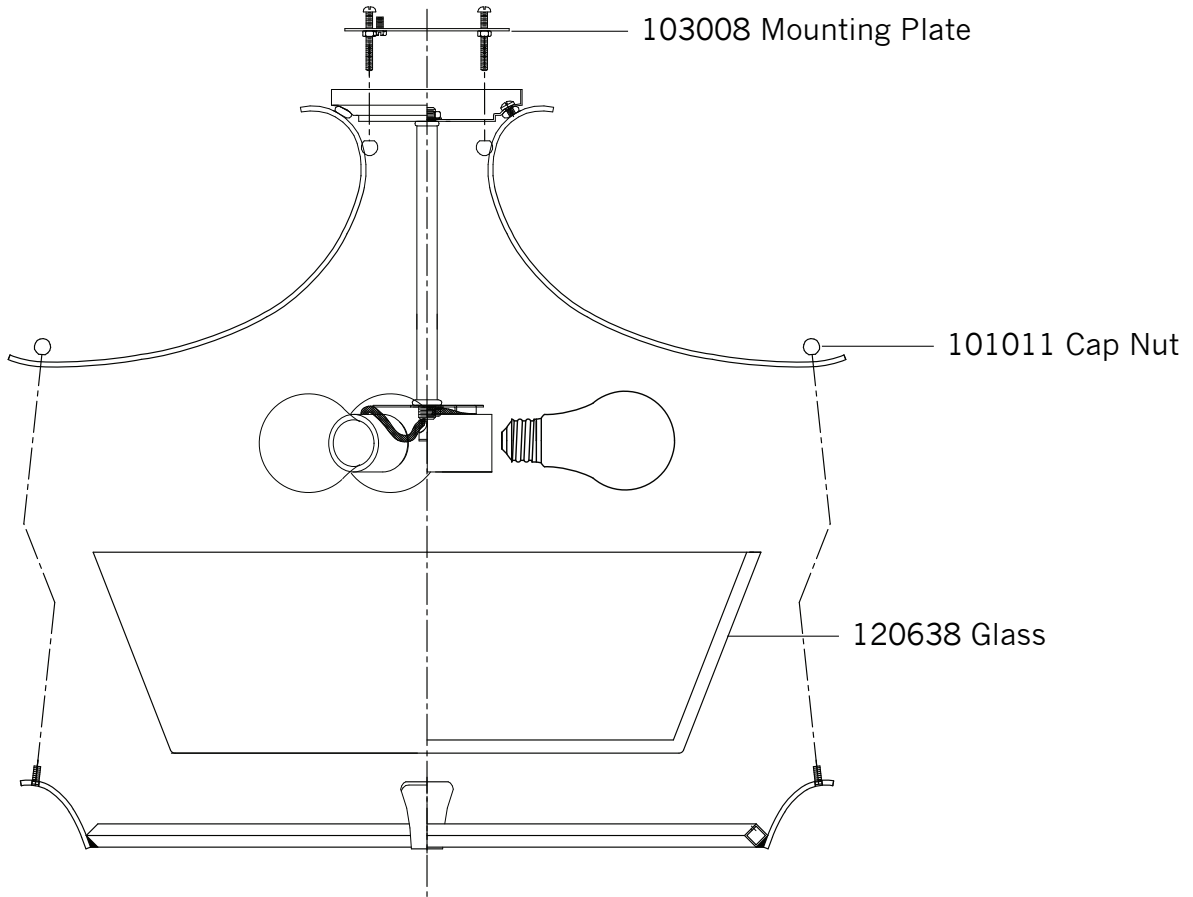

Replacement Parts For **SF302** 12/2011

Qty.	Part #	Description
	103008	Mounting Plate
	101011	Cap Nut
	120638	Glass