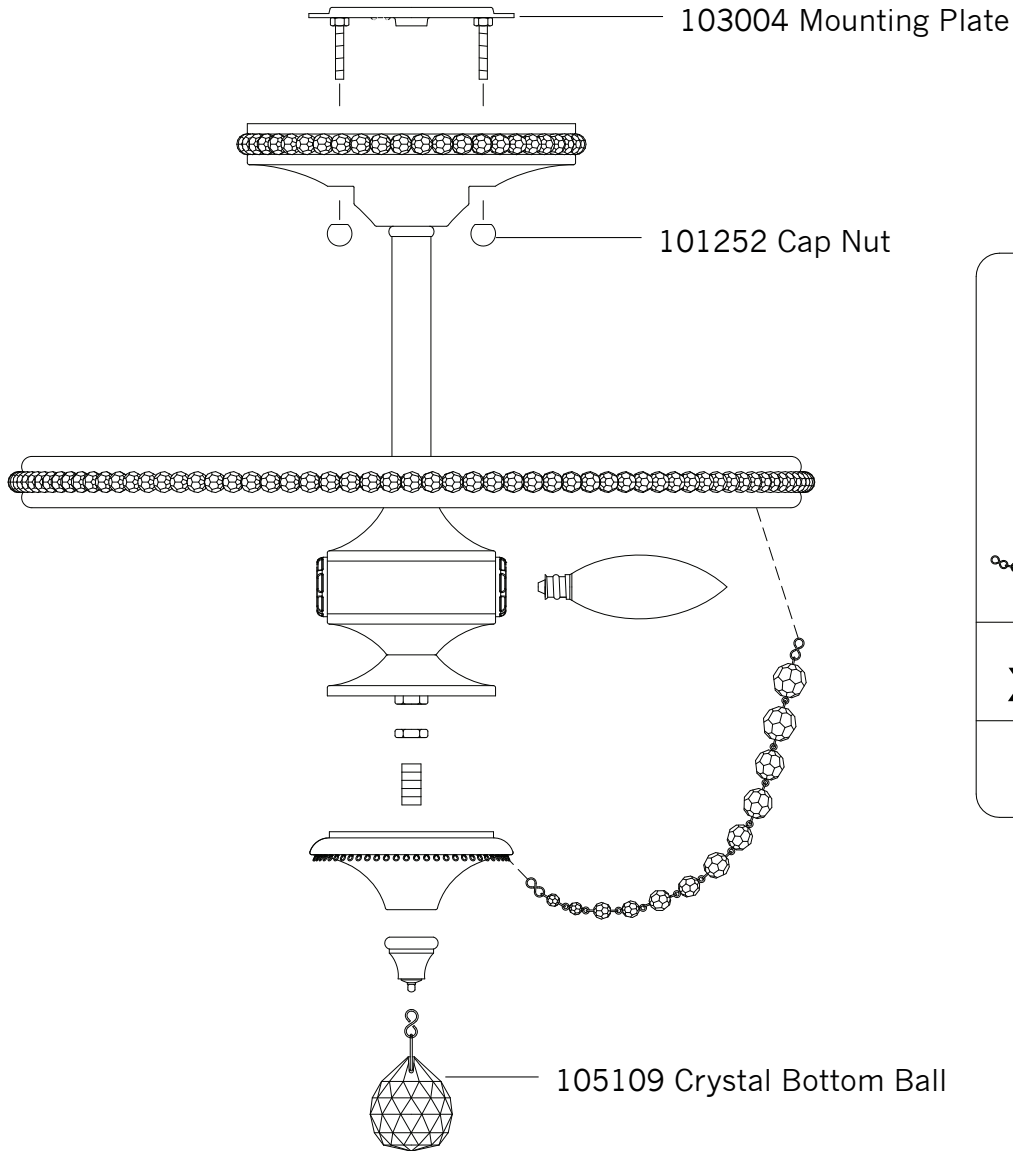

Replacement Parts For **SF301** 5/2012

Qty.	Part #	Description
	105111	Full Crystal Kit
	101252	Cap Nut
	103004	Mounting Plate
	105109	Crystal Bottom Ball