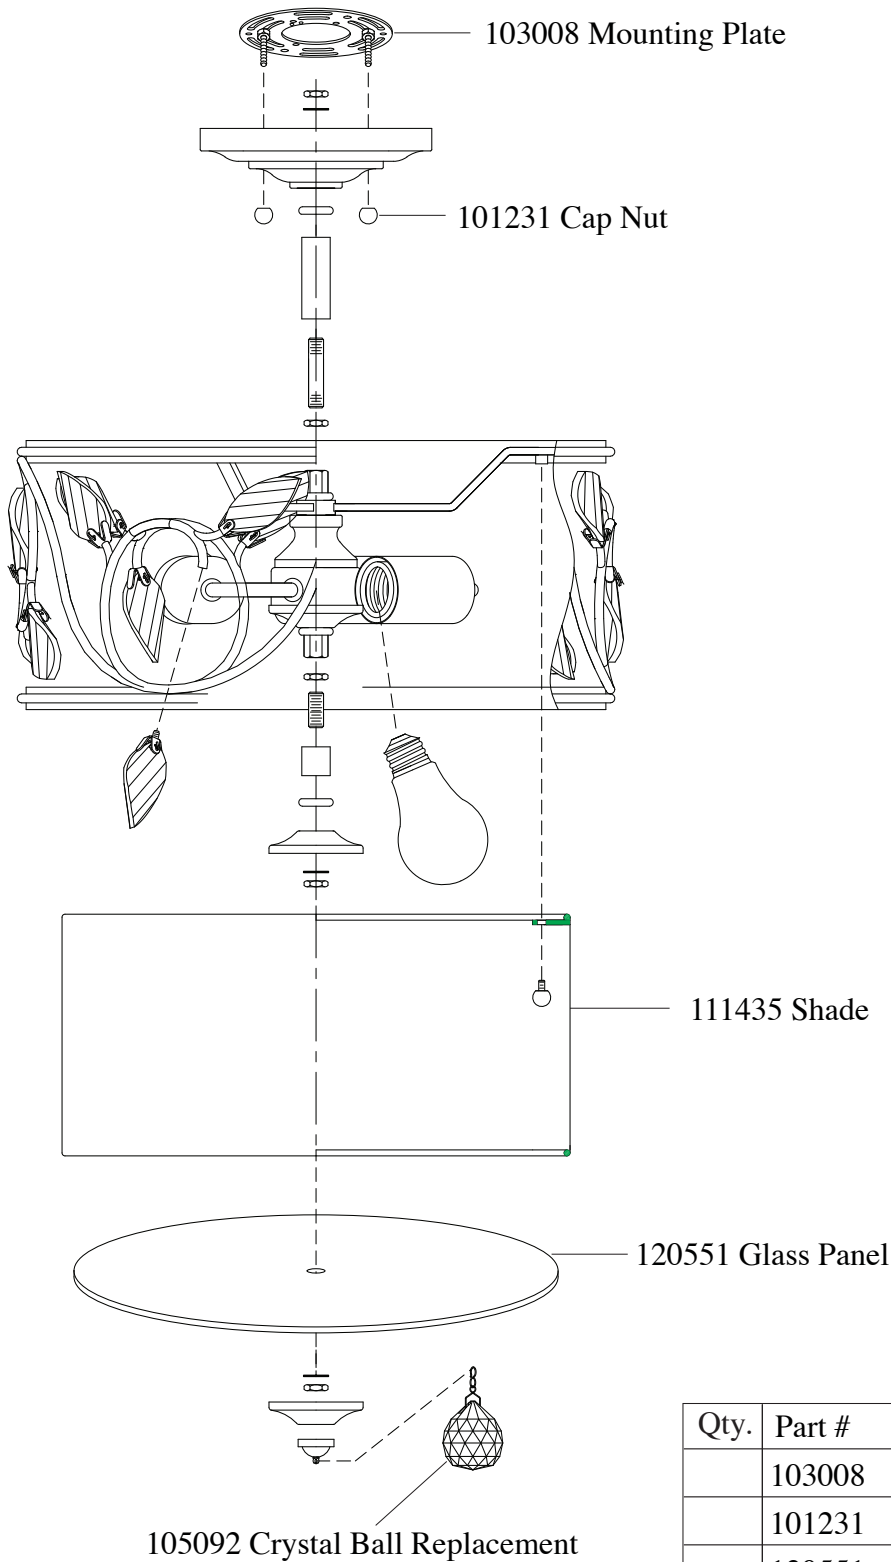

Replacement Parts For

SF300 5/11

Qty.	Part #	Description
	103008	Mounting Plate
	101231	Cap Nut
	120551	Glass Panel
	111435	Shade
	105092	Crystal Ball Replacement
	105097	Full Crystal Set

**MURRAY
FEISS**