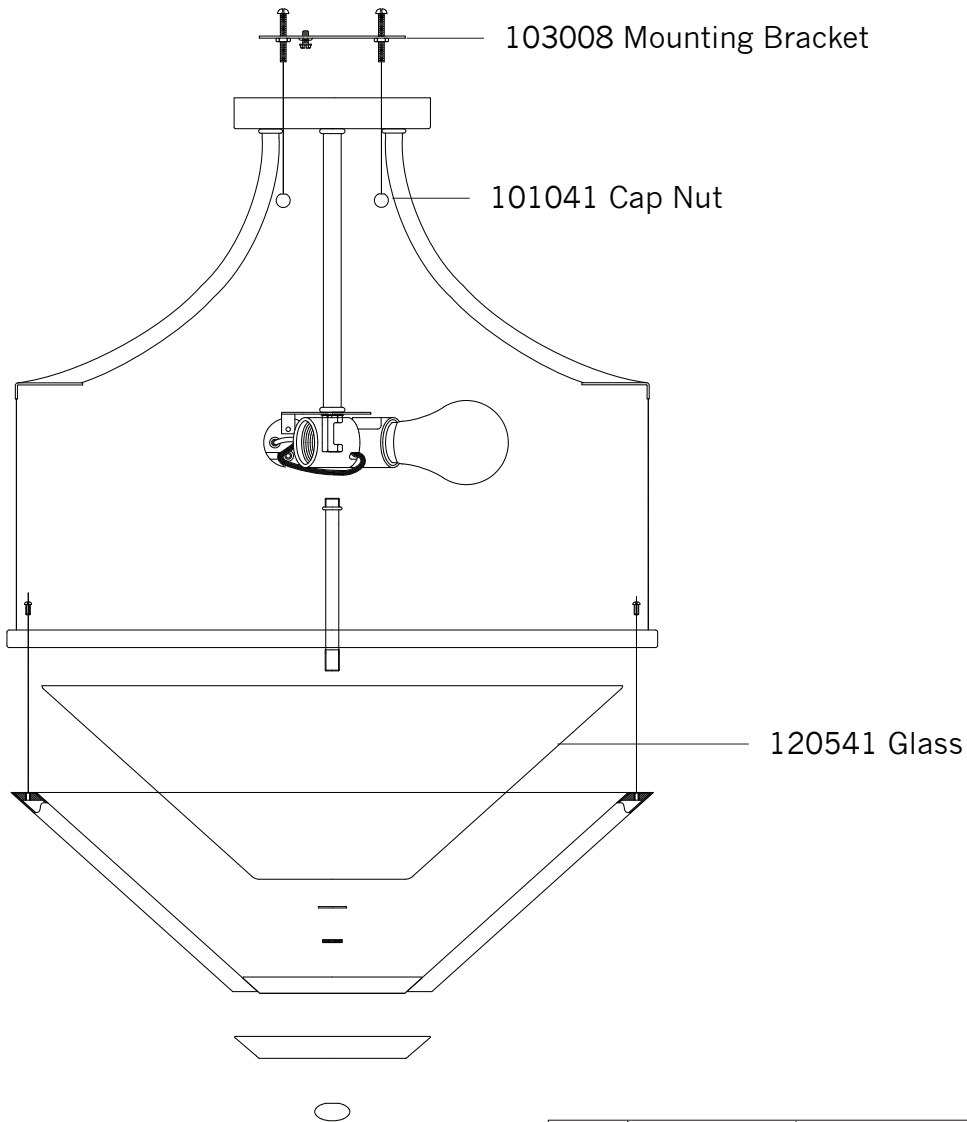

# Replacement Parts For **SF296** 7/2012

Qty.	Part #	Description
	103008	Mounting Bracket
	101041	Cap Nut
	120541	Glass