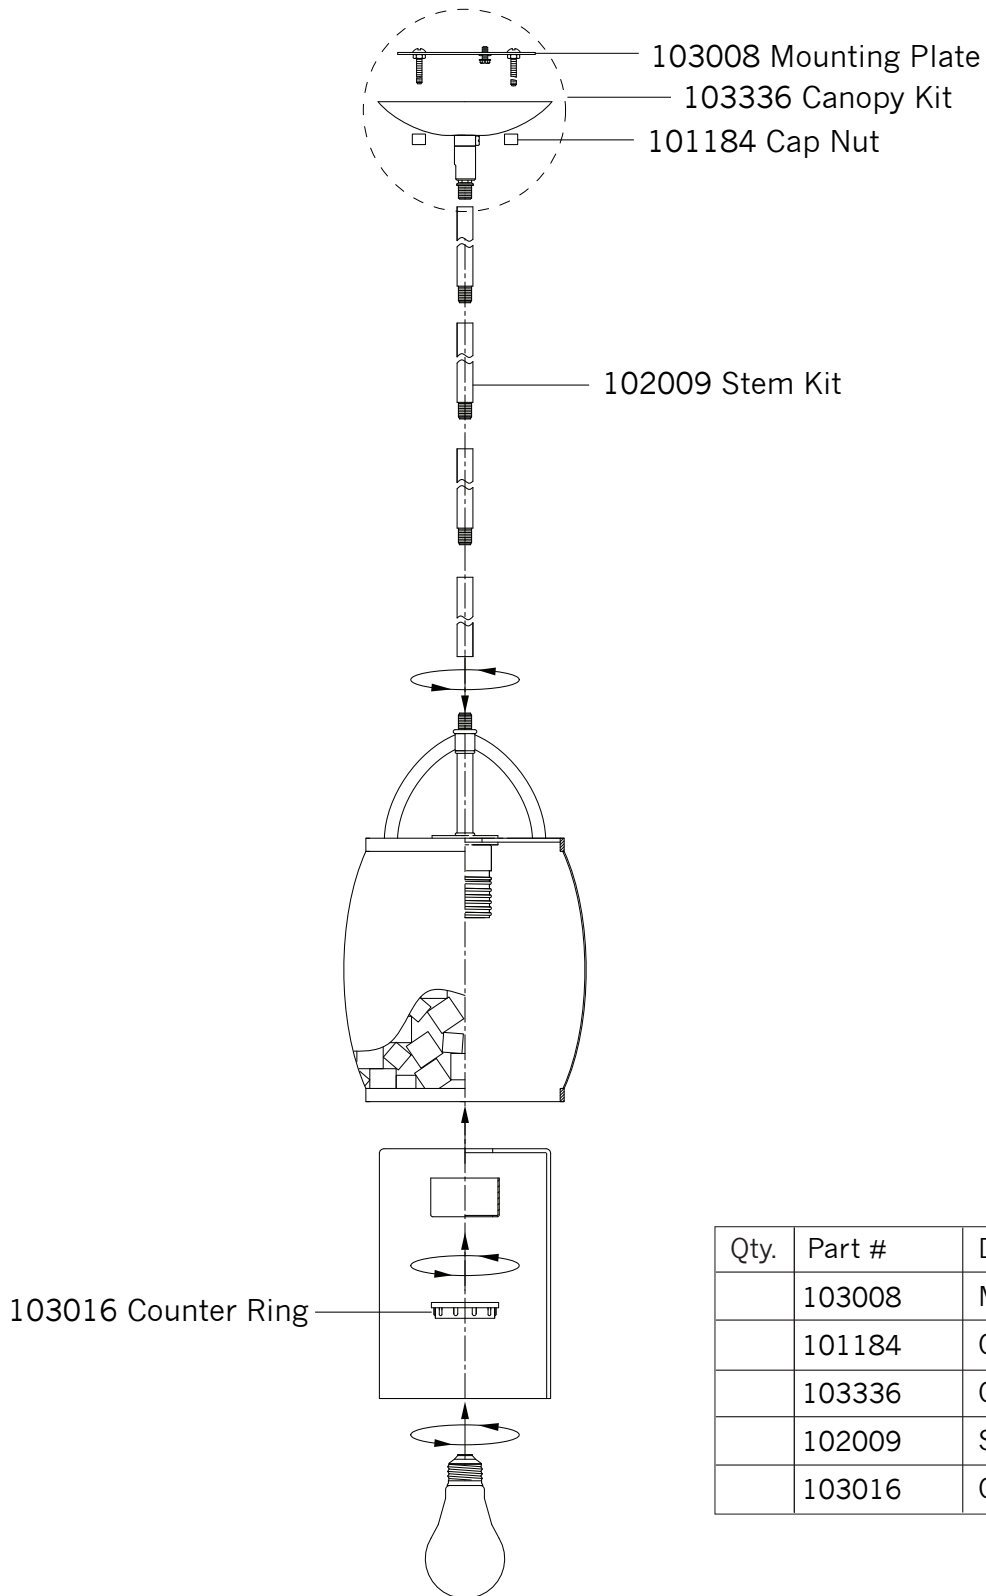

# Replacement Parts For **P1260** 12/2011

Qty.	Part #	Description
	103008	Mounting Plate
	101184	Cap Nut
	103336	Canopy Kit
	102009	Stem Kit
	103016	Counter Ring