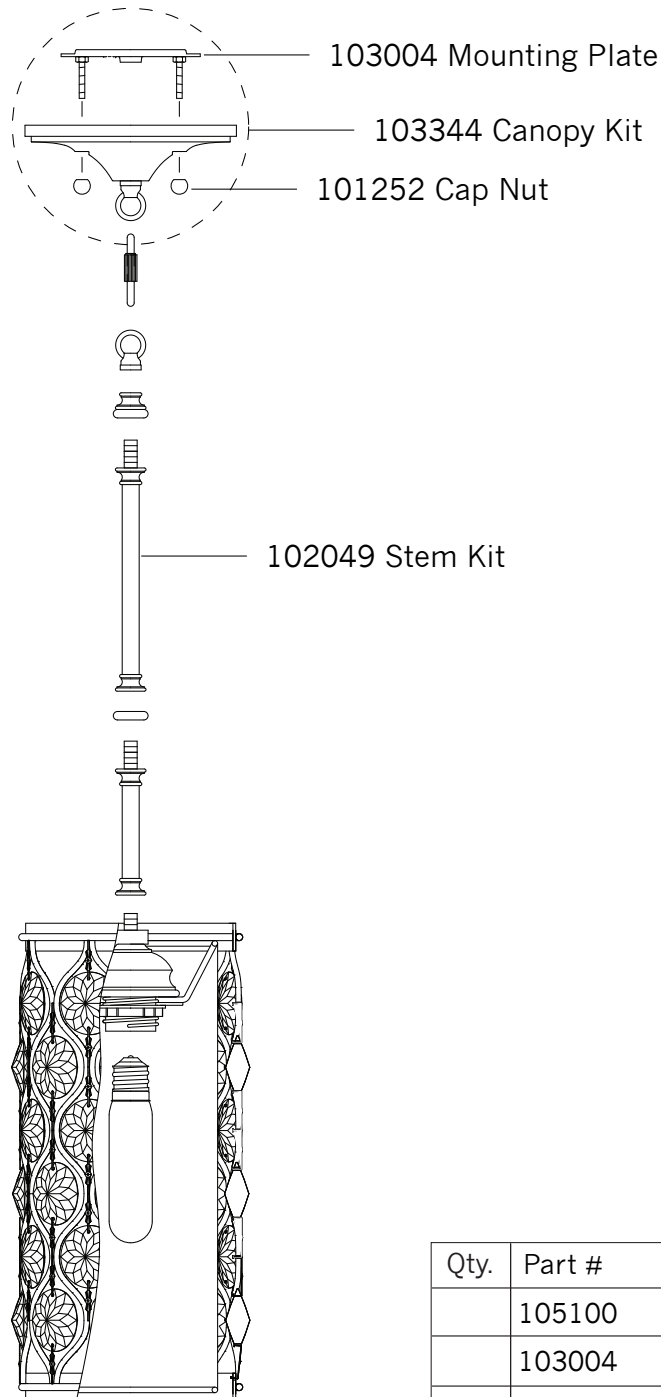

# Replacement Parts For **P1258** 12/2011

Qty.	Part #	Description
	105100	Replacement Crystal Kit
	103004	Mounting Plate
	103344	Canopy Kit
	101252	Cap Nut
	102049	Stem Kit