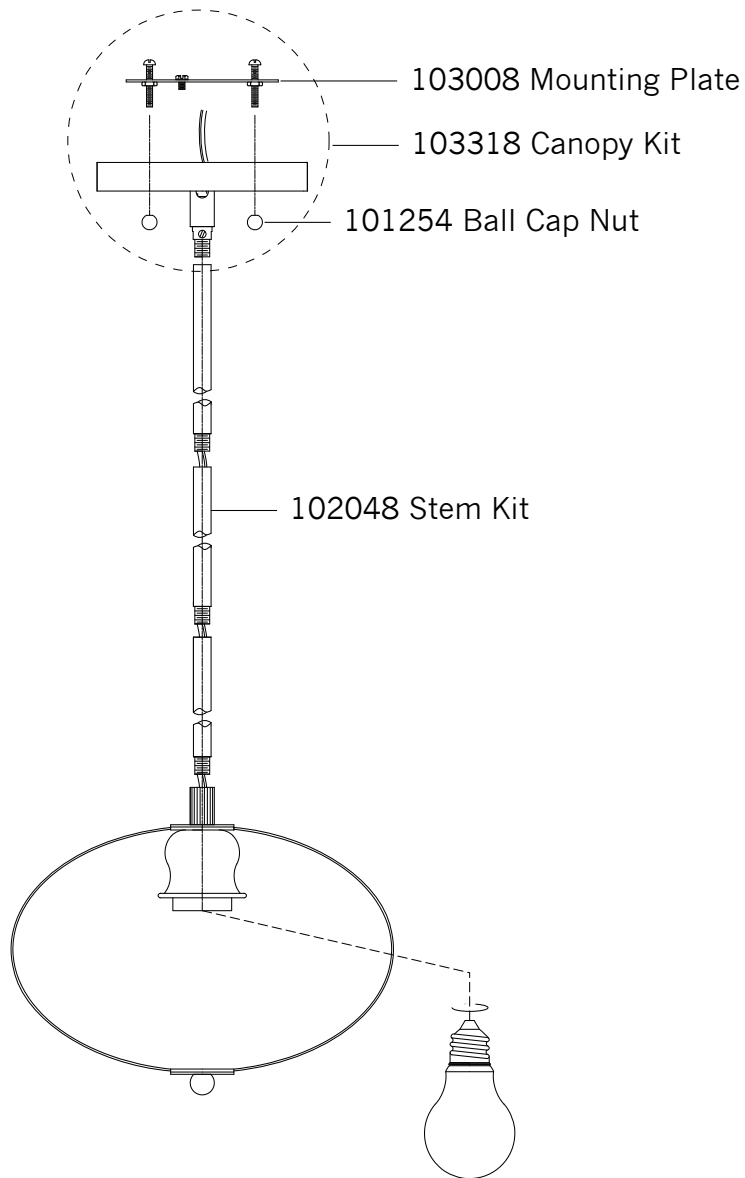

Replacement Parts For

P1257

12/2011

| Qty. | Part # | Description |
|------|--------|----------------|
| | 103008 | Mounting Plate |
| | 103318 | Canopy Kit |
| | 101254 | Ball Cap Nut |
| | 102048 | Stem Kit |