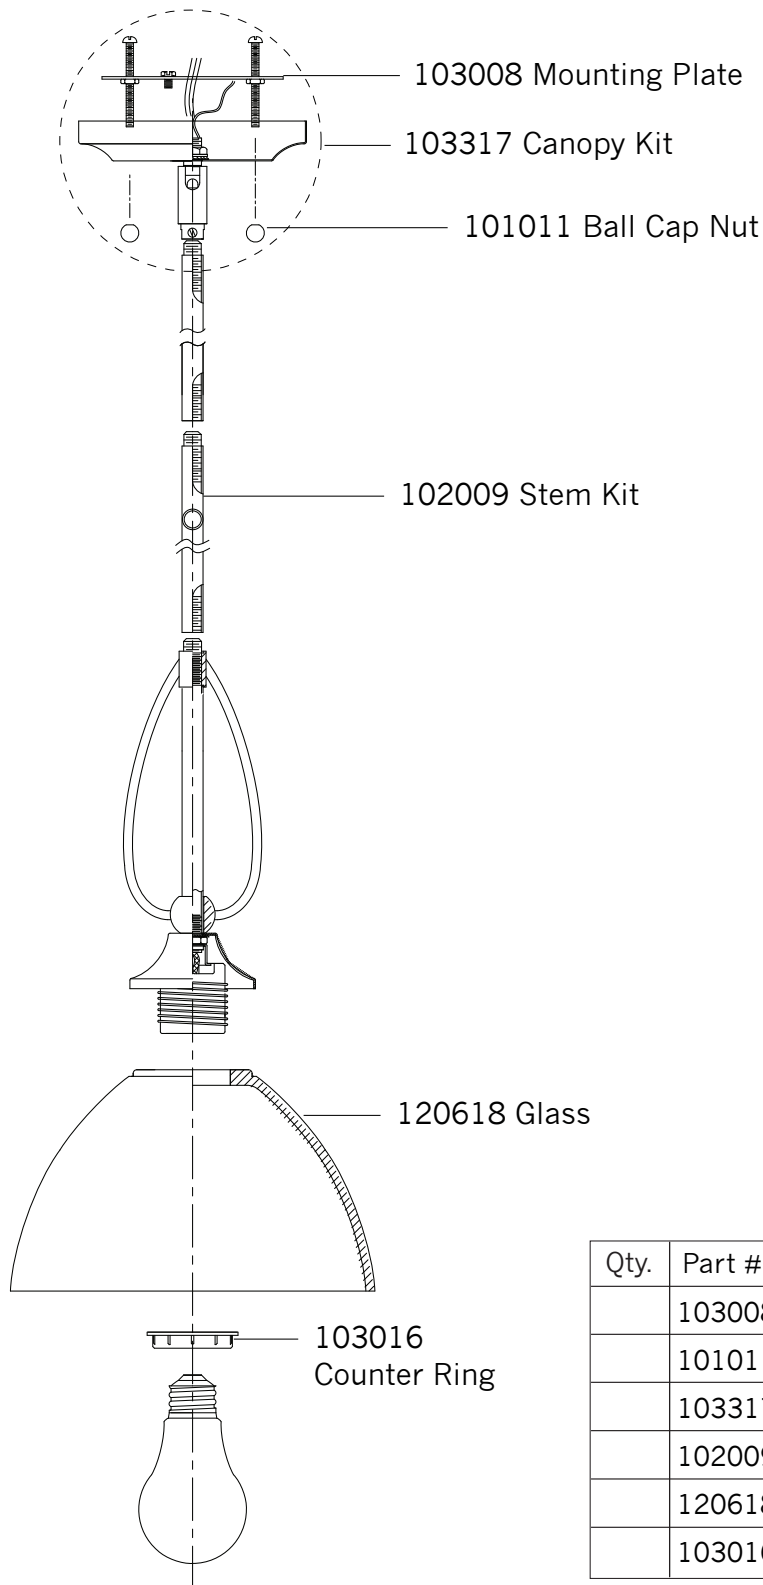

Replacement Parts For

P1256

12/2011

Qty.	Part #	Description
	103008	Mounting Plate
	101011	Ball Cap Nut
	103317	Canopy Kit
	102009	Stem Kit
	120618	Glass
	103016	Counter Ring