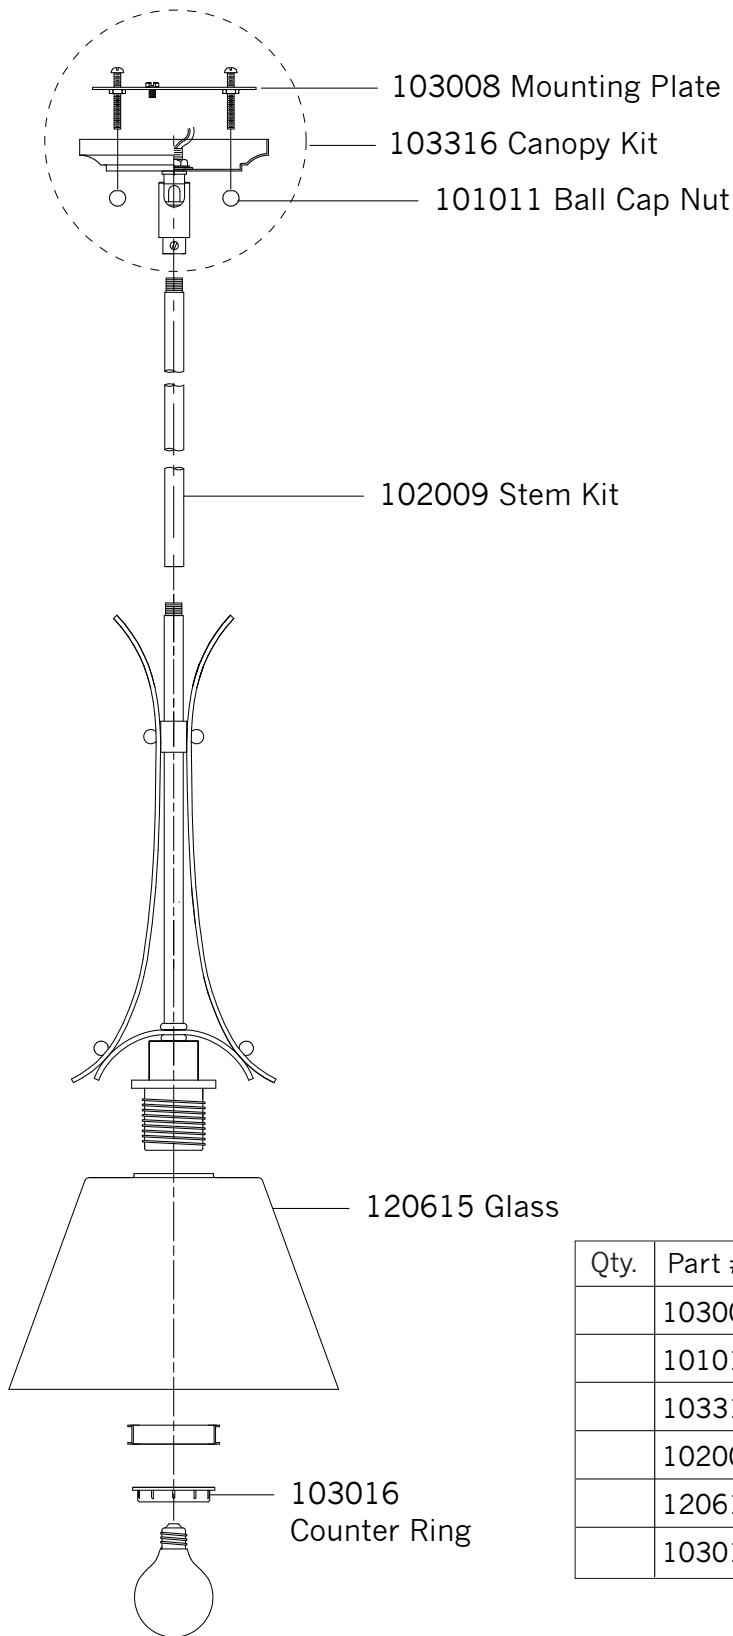

Replacement Parts For

P1255

12/2011

Qty.	Part #	Description
	103008	Mounting Plate
	101011	Ball Cap Nut
	103316	Canopy Kit
	102009	Stem Kit
	120615	Glass
	103016	Counter Ring