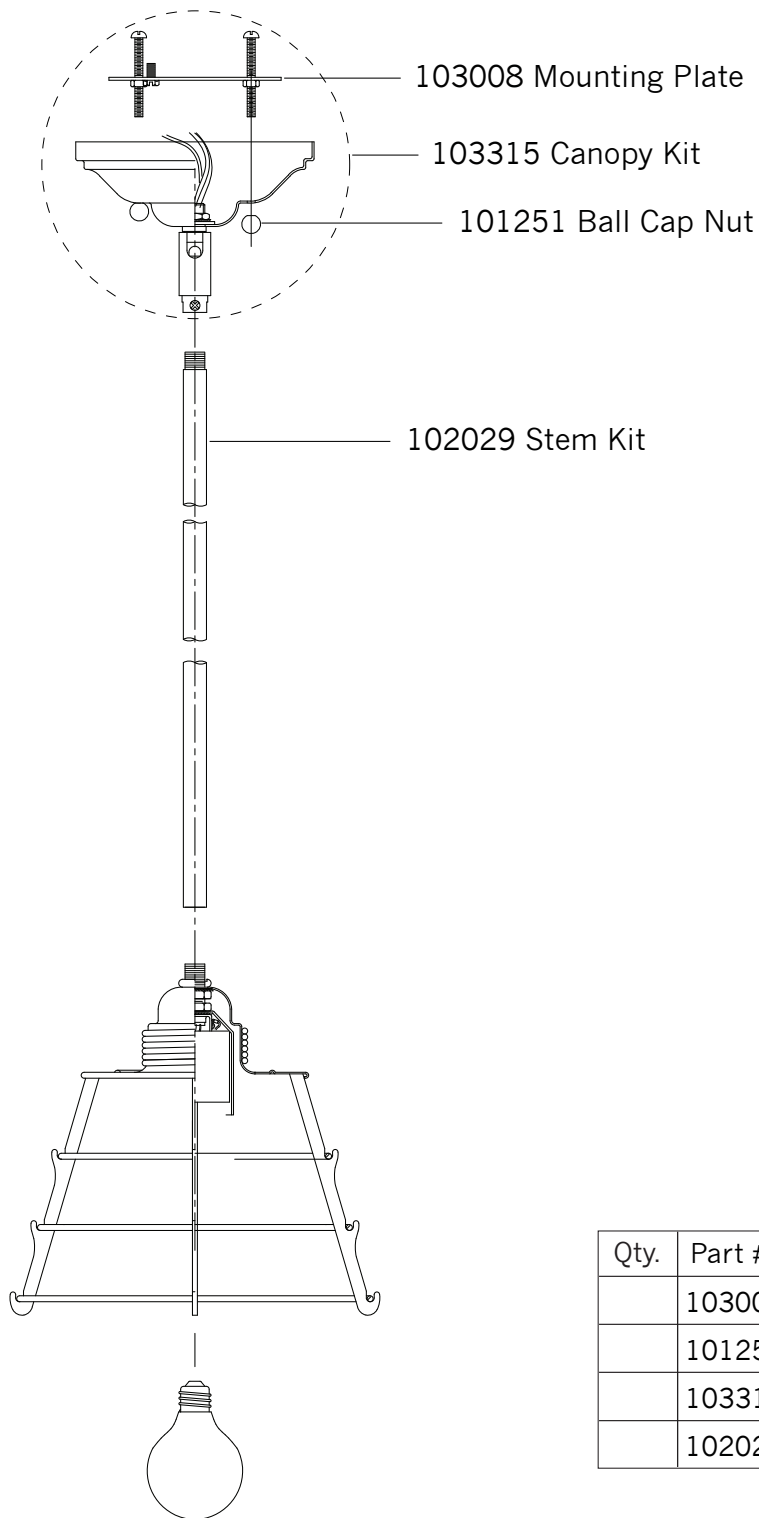

Replacement Parts For

P1252

12/2011

Qty.	Part #	Description
	103008	Mounting Plate
	101251	Ball Cap Nut
	103315	Canopy Kit
	102029	Stem Kit