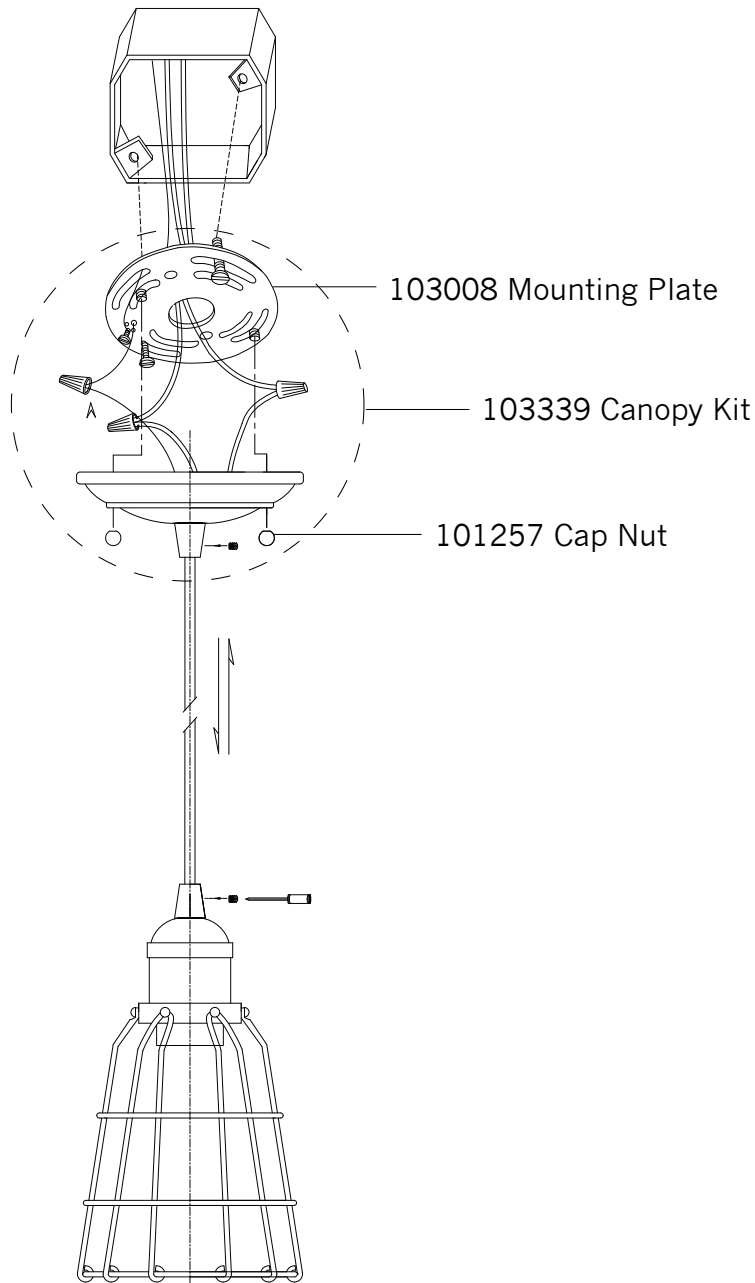

# Replacement Parts For

# P1246 12/2011

Qty.	Part #	Description
	103008	Mounting Plate
	103339	Canopy Kit
	101257	Cap Nut